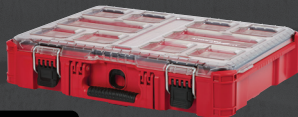

48-22-8118  
Compact Utility Pouch

**\$5 SAVINGS**

**BUY \$250  
IN QUALIFYING PACKOUT™  
STORAGE SOLUTIONS**

**GET (1) PACKOUT™  
ORGANIZER  
FREE**

48-22-8430  
PACKOUT™  
Organizer

**\$53 VALUE**

**BUY \$350  
IN QUALIFYING PACKOUT™  
STORAGE SOLUTIONS**