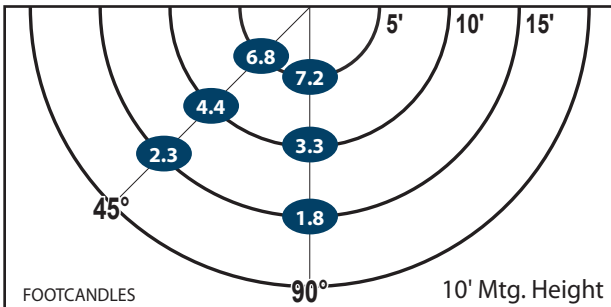

Glare Free

WATTS: 27

WLSG27LED

CCT: 4500K

LUMENS: 3,017

LPW: 113 CRI: 82

DIMMING: 10-100%

CCT: 3000K

LUMENS: 2,749

LPW: 105 CRI: 81

DIMMING: 10-100%

Patent Pending

Ordering Information

CATALOG #	DESCRIPTION	VOLTS	COLOR TEMP
WLSG27LED	27W LED Wall Light	120-277	4500K
WLSG27LED3K	27W LED Wall Light	120-277	3000K

Options

ADD SUFFIX #	DESCRIPTION
PC	120V Photocontrol
PM	208-277V Photocontrol

Note: Atlas uses only premium LED compatible photocontrols

Recommended Mounting Height - 10-12 ft.

Mtg. Hgt.	90°			45°			Avg. FCs 450 SQ. FT.
	5'	10'	15'	5'	10'	15'	
10'	7.2	3.3	1.8	6.8	4.4	2.3	4.3
12'	5.6	3.0	1.8	5.3	3.7	2.3	3.6

Performance

- Eliminates Glare & Offensive Light
- Less Wasted Light
- More Footcandles on the Ground
- Creates a Smooth & Uniform Light Pattern

Dimensions and Specifications

Overall Height: 8.5"
Overall Width: 8.75"