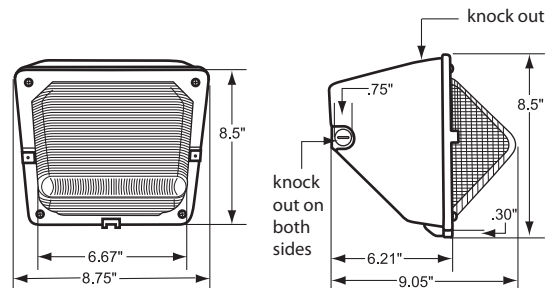

Options

ADD SUFFIX #	DESCRIPTION
PC	120V Photocontrol
PM	208-277V Photocontrol

Note: Atlas uses only premium LED compatible photocontrols

Recommended Mounting Height - 10-12 ft.

Performance

- Eliminates Glare & Offensive Light
- Less Wasted Light
- More Footcandles on the Ground
- Creates a Smooth & Uniform Light Pattern

Dimensions and Specifications

Overall Height: 8.5"
Overall Width: 8.75"

Depth: 9.05"
Weight: 6.6 lbs.

*The majority of Atlas Lighting Products are assembled in USA facilities by an American Workforce utilizing both Domestic and Foreign components