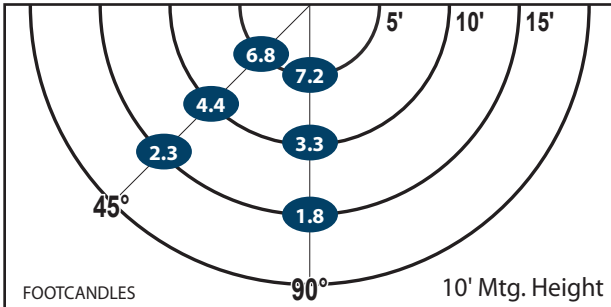

Recommended Mounting Height - 10-12 ft.