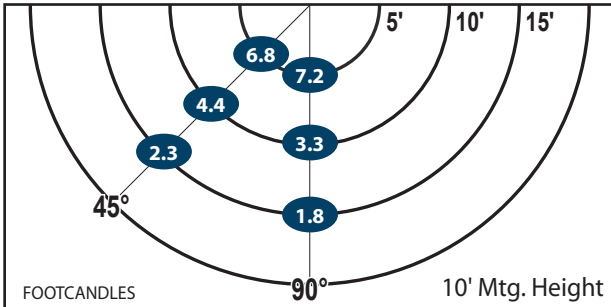

LUMENS: 2,749

LPW: 105 CRI: 81

DIMMING: 10-100%

Patent Pending

Ordering Information

CATALOG #	DESCRIPTION	VOLTS	COLOR TEMP
WLSG27LED	27W LED Wall Light	120-277	4500K
WLSG27LED3K	27W LED Wall Light	120-277	3000K

Options

ADD SUFFIX #	DESCRIPTION
PC	120V Photocontrol
PM	208-277V Photocontrol

Note: Atlas uses only premium LED compatible photocontrols

Recommended Mounting Height - 10-12 ft.

Performance

- Eliminates Glare & Offensive Light
- Less Wasted Light
- More Footcandles on the Ground
- Creates a Smooth & Uniform Light Pattern

Dimensions and Specifications

Overall Height: 8.5"
Overall Width: 8.75"

Depth: 9.05"
Weight: 6.6 lbs.

*The majority of Atlas Lighting Products are assembled in USA facilities by an American Workforce utilizing both Domestic and Foreign components