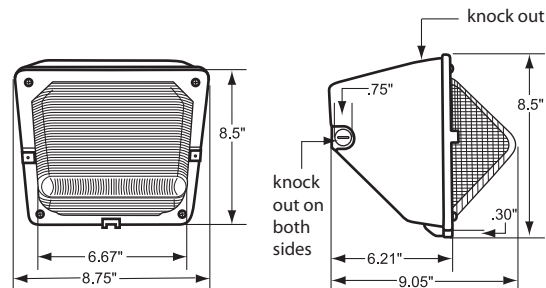

Dimensions and Specifications

Overall Height: 8.5"
Overall Width: 8.75"

Depth: 9.05"
Weight: 6.6 lbs.

*The majority of Atlas Lighting Products are assembled in USA facilities by an American Workforce utilizing both Domestic and Foreign components

Options

ADD SUFFIX #	DESCRIPTION
PC	120V Photocontrol
PM	208-277V Photocontrol

Note: Atlas uses only premium LED compatible photocontrols

Recommended Mounting Height - 10-12 ft.

Performance

- Eliminates Glare & Offensive Light
- Less Wasted Light
- More Footcandles on the Ground
- Creates a Smooth & Uniform Light Pattern