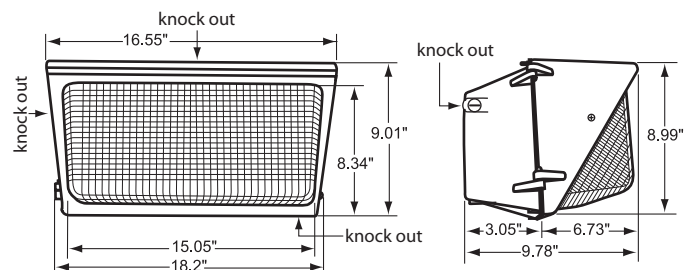

Mtg. Hgt.	FOOTCANDLES ON THE GROUND						Avg. FCs 450 SQ. FT.
	90°			45°			
	5'	10'	15'	5'	10'	15'	
20'	12.2	7.2	5.2	11.5	7.9	4.8	8.1
22'	10.4	6.8	4.6	9.6	7.2	4.6	7.2

Performance

- **95% Efficient Reflector Targets the Light**
- **Eliminates Glare & Offensive Light**
- **Less Wasted Light**
- **More Footcandles on the Ground**
- **Creates a Smooth & Uniform Light Pattern**

Dimensions and Specifications

Overall Height: 9.01"

Depth: 9.78"

Overall Width: 18.2"

Weight: 15 lbs.

*The majority of Atlas Lighting Products are assembled in USA facilities by an American Workforce utilizing both Domestic and Foreign components