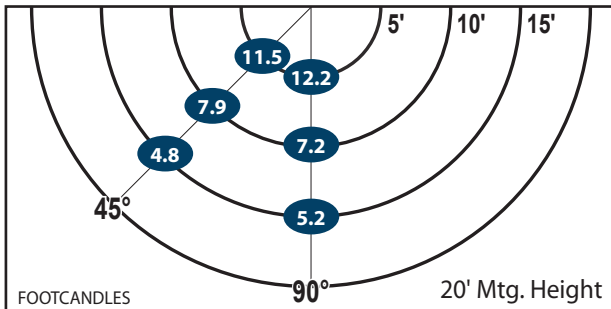

LPW: 98 CRI: 81

DIMMING: 10-100%

DIMMING: 10-100%

Design is Protected by U.S. Patent No. 9,482,395

Ordering Information

CATALOG #	DESCRIPTION	VOLTS	COLOR TEMP
WLD86LED	86W LED Wall Light	120-277	4500K
WLD86LED3K	86W LED Wall Light	120-277	3000K

Mtg. Hgt.	FOOTCANDLES ON THE GROUND						Avg. FCs 450 SQ. FT.
	90°			45°			
	5'	10'	15'	5'	10'	15'	
20'	12.2	7.2	5.2	11.5	7.9	4.8	8.1
22'	10.4	6.8	4.6	9.6	7.2	4.6	7.2

Performance

- **95% Efficient Reflector Targets the Light**
- **Eliminates Glare & Offensive Light**
- **Less Wasted Light**
- **More Footcandles on the Ground**
- **Creates a Smooth & Uniform Light Pattern**

Dimensions and Specifications

Overall Height: 9.01"

Depth: 9.78"

Overall Width: 18.2"

Weight: 15 lbs.

*The majority of Atlas Lighting Products are assembled in USA facilities by an American Workforce utilizing both Domestic and Foreign components