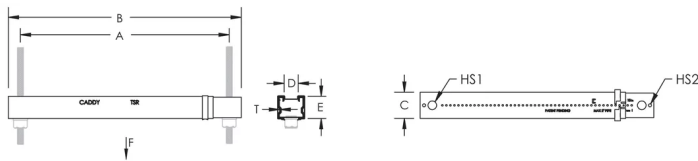

D: 7/8"

E: 1 3/8"

Static Load 1 (F1): 300lb

Static Load 2 (F2): 200lb

ADDITIONAL PRODUCT DETAILS

Static Load 1 represents a distributed load for 12" - 20" (300 - 500 mm) installations and a point load for 12" - 16" (300 - 400 mm) installations. Static Load 2 represents a point load for 16" - 20" (400 - 500 mm) installations.

DIAGRAMS

WARNING

nVent products shall be installed and used only as indicated in nVent's product instruction sheets and training materials. Instruction sheets are available at www.nvent.com and from your nVent customer service representative. Improper installation, misuse, misapplication or other failure to completely follow nVent's instructions and warnings may cause product malfunction, property damage, serious bodily injury and death and/or void your warranty.

North America

+1.800.753.9221

Option 1 – Customer Care

Option 2 – Technical Support

Europe

Netherlands:

+31 800-0200135

France:

+33 800 901 793

Europe

Germany:

800 1890272

Other Countries:

+31 13 5835404

APAC

Shanghai:

+ 86 21 2412 1618/19

Sydney:

+61 2 9751 8500

Our powerful portfolio of brands:
nVent.com **CADDY ERICO HOFFMAN RAYCHEM SCHROFF**
TRACER

© 2025 nVent. All nVent marks and logos are owned or licensed by nVent Services GmbH or its affiliates. All other trademarks are the property of their respective owners.

nVent reserves the right to change specifications without notice.