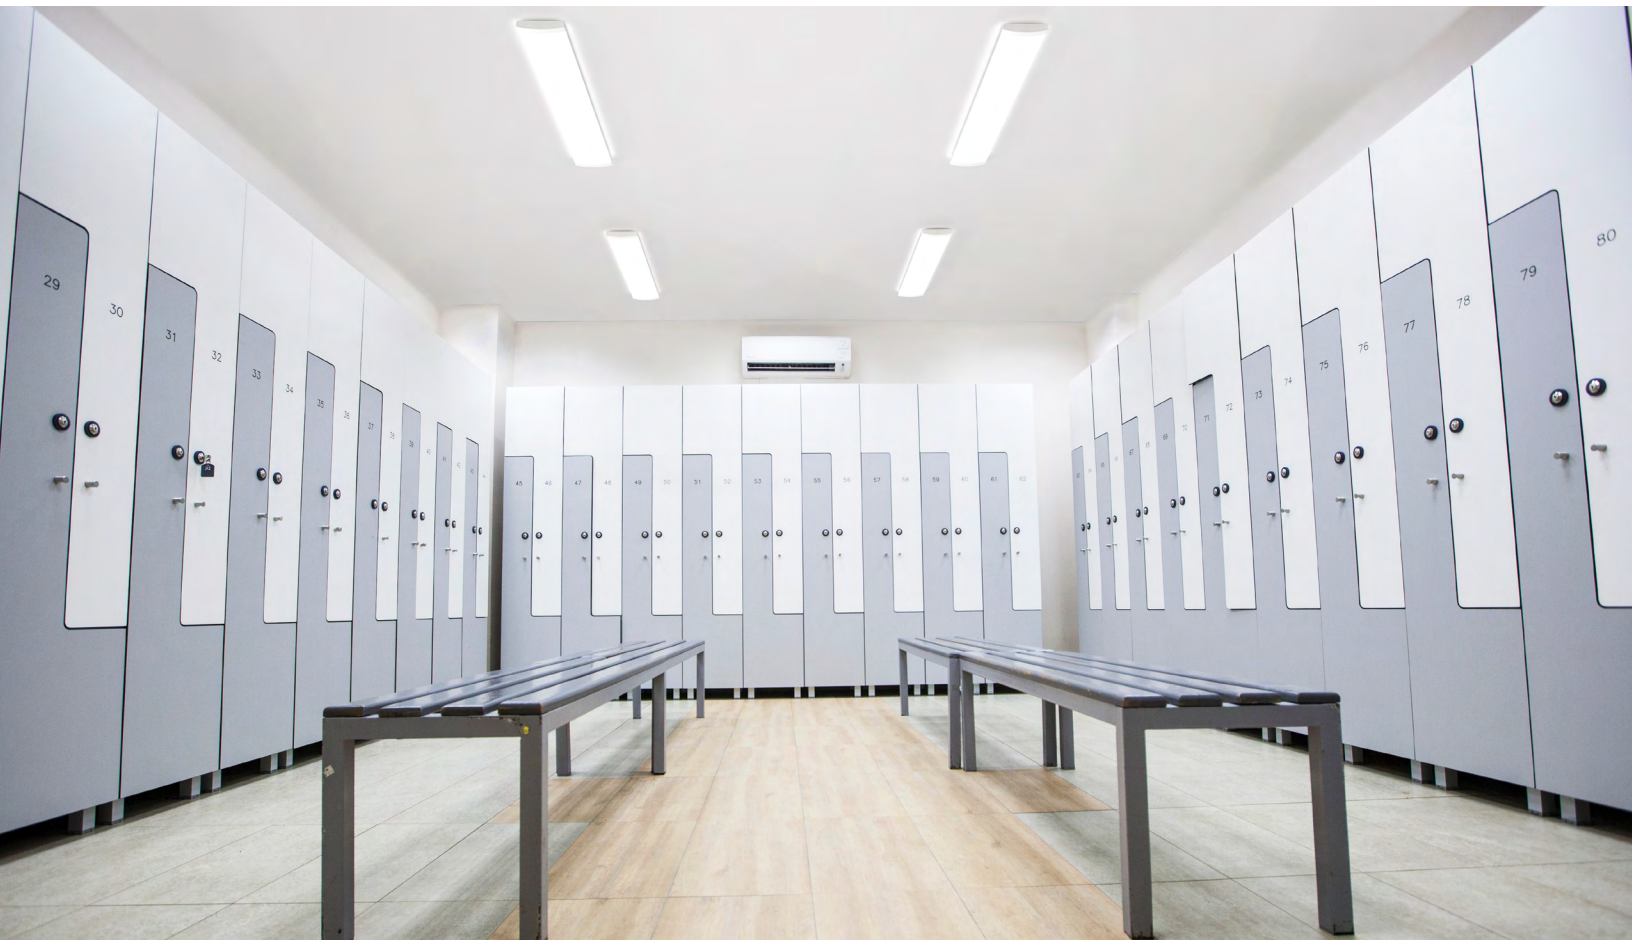

TruWrap™ Flat Wide & Medium

True Style. True Performance

The innovative TruWrap from our collection is a contemporary twist on classic lighting, offering a high-quality LED solution for general purpose illumination. Embodying the familiar comfort of traditional wraps, TruWrap integrates seamlessly into daily spaces with its low-profile elegance. Not only is it an economical choice for today's savvy shopper, but its LED efficiency promises long-term energy savings. Choose TruWrap for a blend of modern style and enduring performance.

Features and Benefits

- TruWrap showcases a very shallow 2" profile and flat diffuser that delivers a modern aesthetic, blending form with function to elevate contemporary spaces
- Available in both wide and medium profiles to cater to diverse design needs and spatial dimensions
- Offers a selection of three color temperatures (CCTs): 3000K, 4000K, and 5000K, as well as three adjustable lumen outputs (ALO) low, medium, and high, providing versatile lighting options for any ambiance
- Product footprint matches numerous existing fixtures, allowing it to cover old blemishes, ensuring a clean refreshed look without the need for repainting
- Perfect for illuminating a variety of settings including locker rooms, storage areas, hallways, and offices, enhancing functionality and design

3 Performance

- Enhance any area with TruWrap's sleek 2" profile providing a clean, contemporary upgrade
- TruWrap features state-of-the-art microprismatic technology for a uniformly lit environment
- Integrated CCT (color temperature) & ALO (adjustable lumen output) switching capability, along with multi-volt (120-277 VAC) compatibility, provide flexibility for your preferences and applications. 0-10 V dimming capability allows you to set light levels to your liking.