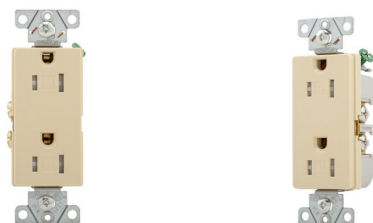

# Specifications

Photo is representative

## Eaton TR6252V-BOX

Eaton heavy-duty industrial specification grade decorator duplex receptacle, #14-10 AWG, 15A, Commercial, Flush, 125V, Back and side, Ivory, Brass, Impact-resistant thermoplastic face and back body, 5-15R, Duplex, Screw, PVC, ED Box

### General specifications

<b>PRODUCT NAME</b>	Eaton heavy-duty industrial specification grade decorator duplex receptacle
<b>CATALOG NUMBER</b>	TR6252V-BOX
<b>UPC</b>	032664668456
<b>PRODUCT LENGTH/DEPTH</b>	1.32 in
<b>PRODUCT HEIGHT</b>	4.19 in
<b>PRODUCT WIDTH</b>	0.84 in
<b>PRODUCT WEIGHT</b>	0.215 lb
<b>CERTIFICATIONS</b>	cULus Listed NOM
<b>PRODUCT TYPE</b>	Heavy-duty industrial specification grade

## Product specifications

<b>DEVICE TYPE</b>	Receptacle
<b>TYPE</b>	Duplex receptacle
<b>AMPERAGE RATING</b>	15A
<b>VOLTAGE RATING</b>	125V
<b>CONTACT MATERIAL</b>	Brass
<b>FEATURES</b>	Auto-grounding Tamper resistant
<b>APPLICATION</b>	Commercial
<b>DEVICE GRADE</b>	Heavy-duty industrial specification grade
<b>WIRING METHOD</b>	Back and side
<b>NUMBER OF WIRES</b>	3
<b>MOUNTING METHOD</b>	Flush
<b>NUMBER OF POLES</b>	Two-pole
<b>STYLE TYPE</b>	Decorator
<b>MATERIAL</b>	PVC
<b>PACKAGING TYPE</b>	ED Box
<b>COLOR</b>	Ivory
<b>CONNECTION TYPE</b>	Screw
<b>ALLOWABLE WIRE SIZE</b>	Side or Back Wiring :#10- 14 Copper or Copper Clad Aluminum
<b>NEMA CONFIGURATION</b>	5-15R
<b>TORQUE RATING</b>	14 lbf-inch
<b>DESIGN TYPE</b>	Straight blade
<b>FACE/BODY MATERIAL</b>	Impact-resistant thermoplastic face and back body
<b>RECEPTACLE TYPE</b>	Duplex