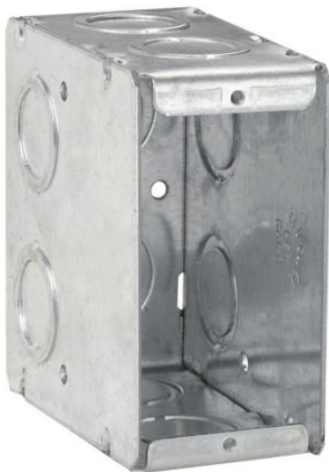

Eaton TP690

Catalog Number: TP690

Eaton Crouse-Hinds series Masonry Box, (2) 1/2", (2) 3/4", 3-1/2", (2) 1/2", (2) 3/4", Steel, Single-gang, (2) 1/2", (2) 3/4", 22.0 cubic inch capacity

General specifications

Product Name	Catalog Number
Eaton Crouse-Hinds series masonry box	TP690
UPC	Product Length/Depth
786189106909	1.94 in
Product Height	Product Width
3.75 in	3.75 in
Product Weight	
0.84 lb	

Certifications and compliances

Area classification

Ordinary/Non-Hazardous Locations

Standards type

NEC/CEC

Product specifications

Depth

3-1/2"

Number of gangs