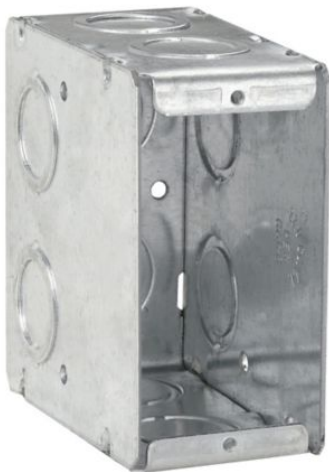

Eaton TP690

Catalog Number: TP690

Eaton Crouse-Hinds series Masonry Box, (2) 1/2", (2) 3/4", 3-1/2", (2) 1/2", (2) 3/4", Steel, Single-gang, (2) 1/2", (2) 3/4", 22.0 cubic inch capacity

General specifications

Product Name	Catalog Number
Eaton Crouse-Hinds series masonry box	TP690
UPC	Product Length/Depth
786189106909	1.94 in
Product Height	Product Width
3.75 in	3.75 in
Product Weight	
0.84 lb	

Certifications and compliances

[Steel Masonry Boxes UL certification](#)

Specifications and datasheets

[Steel Outlet Boxes for Electrical Systems](#)

[Eaton Specification Sheet - TP690](#)

Eaton TP690

Catalog Number: TP690

Eaton Crouse-Hinds series Masonry Box, (2) 1/2", (2) 3/4", 3-1/2", (2) 1/2", (2) 3/4", Steel, Single-gang, (2) 1/2", (2) 3/4", 22.0 cubic inch capacity

General specifications

Product Name	Catalog Number
Eaton Crouse-Hinds series masonry box	TP690
UPC	Product Length/Depth
786189106909	1.94 in
Product Height	Product Width
3.75 in	3.75 in
Product Weight	
0.84 lb	