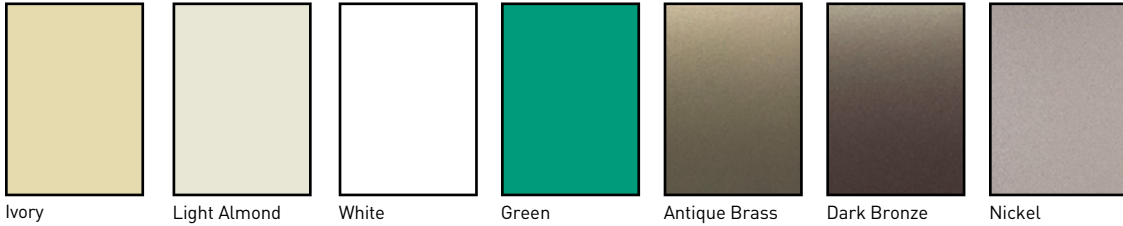

CATALOG NUMBER	RATING		COLOR	NEMA CONFIG. NO.	3rd PARTY COMPLIANCE
	A.	VAC			cULus
TWO USB CHARGERS WITH SINGLE POLE/3-WAY SWITCH					
TM83USBICC6	15	120	Ivory	5-15R	•
TM83USBWCC6	15	120	White	5-15R	•
TM83USBLACC6	15	120	Light Almond	5-15R	•
TM83USBBKCC6	15	120	Black	5-15R	•
TM83USBNICC6	15	120	Nickel	5-15R	•
NIGHT LIGHT WITH SINGLE POLE/3-WAY SWITCH WITH ADJUSTABLE LIGHT LEVELS					
NTL873ICC6	15	120/125	Ivory	5-15R	•
NTL873WCC6	15	120/125	White	5-15R	•
NTL873LACC6	15	120/125	Light Almond	5-15R	•
NTL873BKCC6	15	120/125	Black	5-15R	•
NTL873NICC6	15	120/125	Nickel	5-15R	•

TM83USB Features

- 2.1A Total Charging Capacity
- 5V DC

DEVICES & WALL PLATES

Color Selection Chart

Devices & Plastic Wall Plate Colors

Ivory Light Almond White Green Antique Brass Dark Bronze Nickel

Black Blue Brown Gray Orange Red