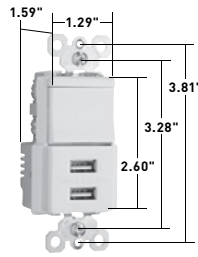

SWITCHES

TradeMaster® Tamper-Resistant Decorator Combination Switches 15A, 120/125VAC

TM818TRWCC

TM838TRLACC

TM83USBWCC6

NTL873WCC6

CATALOG NUMBER	RATING		COLOR	NEMA CONFIG. NO.	3rd PARTY COMPLIANCE		
	A.	VAC			UL20	UL498	cULus
TAMPER-RESISTANT SINGLE POLE SWITCH & SINGLE RECEPTACLE							
TM818TRICC	15	120/125	Ivory	5-15R	•	•	•
TM818TRWCC	15	120/125	White	5-15R	•	•	•
TM818TRCC	15	120/125	Brown	5-15R	•	•	•
TM818TRBKCC	15	120/125	Black	5-15R	•	•	•
TM818TRLACC	15	120/125	Light Almond	5-15R	•	•	•
TAMPER-RESISTANT SINGLE POLE SWITCH & SINGLE RECEPTACLE WITH PILOT LIGHT							
TM818TRPLICC	15	120/125	Ivory	5-15R	•	•	•
TM818TRPLWCC	15	120/125	White	5-15R	•	•	•
TM818TRPLBKCC	15	120/125	Black	5-15R	•	•	•
TM818TRPLLACC	15	120/125	Light Almond	5-15R	•	•	•
TAMPER-RESISTANT THREE-WAY SWITCH & SINGLE RECEPTACLE							
TM838TRICC	15	120/125	Ivory	5-15R	•	•	•
TM838TRWCC	15	120/125	White	5-15R	•	•	•
TM838TRCC	15	120/125	Brown	5-15R	•	•	•
TM838TRBKCC	15	120/125	Black	5-15R	•	•	•
TM838TRLACC	15	120/125	Light Almond	5-15R	•	•	•
TAMPER-RESISTANT TWO SINGLE POLE SWITCHES & SINGLE RECEPTACLE							
TM8118TRICC	15	120/125	Ivory	5-15R	•	•	•
TM8118TRWCC	15	120/125	White	5-15R	•	•	•
TM8118TRCC	15	120/125	Brown	5-15R	•	•	•
TM8118TRBKCC	15	120/125	Black	5-15R	•	•	•
TM8118TRLACC	15	120/125	Light Almond	5-15R	•	•	•

CATALOG NUMBER	RATING		COLOR	NEMA CONFIG. NO.	3rd PARTY COMPLIANCE
	A.	VAC			cULus
TWO USB CHARGERS WITH SINGLE POLE/3-WAY SWITCH					
TM83USBICC6	15	120	Ivory	5-15R	•
TM83USBWCC6	15	120	White	5-15R	•
TM83USBLACC6	15	120	Light Almond	5-15R	•
TM83USBBKCC6	15	120	Black	5-15R	•
TM83USBNICC6	15	120	Nickel	5-15R	•
NIGHT LIGHT WITH SINGLE POLE/3-WAY SWITCH WITH ADJUSTABLE LIGHT LEVELS					
NTL873ICC6	15	120/125	Ivory	5-15R	•
NTL873WCC6	15	120/125	White	5-15R	•
NTL873LACC6	15	120/125	Light Almond	5-15R	•
NTL873BKCC6	15	120/125	Black	5-15R	•
NTL873NICC6	15	120/125	Nickel	5-15R	•