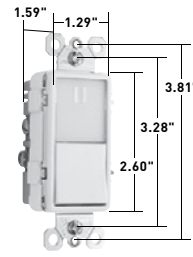

SWITCHES

TradeMaster® Tamper-Resistant Decorator Combination Switches 15A, 120/125VAC

TM818TRWCC

TM838TRLACC

TM83USBWCC6

NTL873WCC6

CATALOG NUMBER	RATING		COLOR	NEMA CONFIG. NO.	3rd PARTY COMPLIANCE		
	A.	VAC			UL20	UL498	cULus
TAMPER-RESISTANT SINGLE POLE SWITCH & SINGLE RECEPTACLE							
TM818TRICC	15	120/125	Ivory	5-15R	•	•	•
TM818TRWCC	15	120/125	White	5-15R	•	•	•
TM818TRCC	15	120/125	Brown	5-15R	•	•	•
TM818TRBKCC	15	120/125	Black	5-15R	•	•	•
TM818TRLACC	15	120/125	Light Almond	5-15R	•	•	•
TAMPER-RESISTANT SINGLE POLE SWITCH & SINGLE RECEPTACLE WITH PILOT LIGHT							
TM818TRPLICC	15	120/125	Ivory	5-15R	•	•	•
TM818TRPLWCC	15	120/125	White	5-15R	•	•	•
TM818TRPLBKCC	15	120/125	Black	5-15R	•	•	•
TM818TRPLLACC	15	120/125	Light Almond	5-15R	•	•	•
TAMPER-RESISTANT THREE-WAY SWITCH & SINGLE RECEPTACLE							
TM838TRICC	15	120/125	Ivory	5-15R	•	•	•
TM838TRWCC	15	120/125	White	5-15R	•	•	•
TM838TRCC	15	120/125	Brown	5-15R	•	•	•
TM838TRBKCC	15	120/125	Black	5-15R	•	•	•
TM838TRLACC	15	120/125	Light Almond	5-15R	•	•	•
TAMPER-RESISTANT TWO SINGLE POLE SWITCHES & SINGLE RECEPTACLE							
TM8118TRICC	15	120/125	Ivory	5-15R	•	•	•
TM8118TRWCC	15	120/125	White	5-15R	•	•	•
TM8118TRCC	15	120/125	Brown	5-15R	•	•	•
TM8118TRBKCC	15	120/125	Black	5-15R	•	•	•
TM8118TRLACC	15	120/125	Light Almond	5-15R	•	•	•

CATALOG NUMBER	RATING		COLOR	NEMA CONFIG. NO.	3rd PARTY COMPLIANCE
	A.	VAC			cULus
TWO USB CHARGERS WITH SINGLE POLE/3-WAY SWITCH					
TM83USBICC6	15	120	Ivory	5-15R	•
TM83USBWCC6	15	120	White	5-15R	•
TM83USBLACC6	15	120	Light Almond	5-15R	•
TM83USBBKCC6	15	120	Black	5-15R	•
TM83USBNICC6	15	120	Nickel	5-15R	•
NIGHT LIGHT WITH SINGLE POLE/3-WAY SWITCH WITH ADJUSTABLE LIGHT LEVELS					
NTL873ICC6	15	120/125	Ivory	5-15R	•
NTL873WCC6	15	120/125	White	5-15R	•
NTL873LACC6	15	120/125	Light Almond	5-15R	•
NTL873BKCC6	15	120/125	Black	5-15R	•
NTL873NICC6	15	120/125	Nickel	5-15R	•