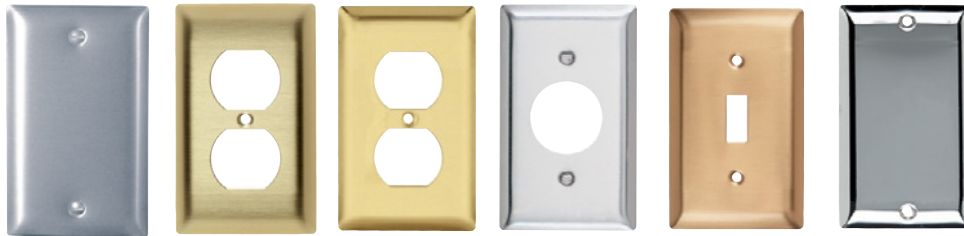

### Devices & Plastic Wall Plate Colors

Ivory    Light Almond    White    Green    Antique Brass    Dark Bronze    Nickel

Black    Blue    Brown    Gray    Orange    Red

See specific device and wall plate catalog charts for particular color availabilities.

### Metal Wall Plates

Metal Finish

Aluminum    Brass (Brushed)    Polished Brass    Stainless Steel    Brushed Bronze    Chrome