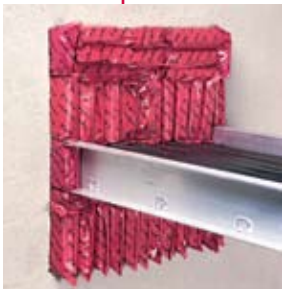

FIRESTOP PUTTY

SSP INTUMESCENT FIRESTOP PUTTY

Non-hardening, intumescent putty is easily installed and removed making it the perfect choice for cable penetrations requiring occasional retrofitting.

FEATURES & BENEFITS:

- Non-hardening for easy installation and retrofitting of cables.
- Two-stage intumescence provides aggressive expansion.
- Highly adhesive: stays put!
- Unaffected by humidity, condensation, water.
- Soft, pliable, easy to install.
- Tested and proven acoustical properties.
- No tools required.
- UL Classified (up to 3 hr.)
- FM Approved.

APPLICATIONS

- Small to medium openings through common constructions.
- Single or multiple cables for power, voice, data.
- Single or multiple cable trays for power, voice, data.
- Sleeved openings for cable bundles
- Conduits.

SSB INTUMESCENT FIRESTOP PILLOWS

Compressible cushions can be easily installed and removed. The perfect firestop solution for medium to large openings including cable bundles, cable trays, bus ducts and multiple conduits.