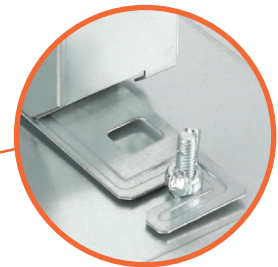

SP3456RS

Canless New Construction Smash Plate

HALO

3 sizes.

2 shapes.

1 plate.

The HALO Smash Plate reserves space in new construction installations of 3", 4", or 6" HALO Canless LED Lighting and provides drywall cutout guidance.

Used to meet local code requirements and attach the canless remote driver/junction box during the rough-in phase.

The durable galvanized steel plate is designed with multiple alignment features to enable consistent placement and full coverage between 12- and 24-inch joists.

HALO Smash Plates are another great addition to our full compliment of canless mounting options for you to choose from.

Product Features

- For 3", 4", and 6" HALO Canless LED Adjustables and Downlights
- Corner knockouts convert 4" and 6" openings from round to square
- Easily reserve fixture placement in new construction
- Meet local code requirements by mounting to the building structure
- Provides toolless attachment of canless fixture's remote driver/junction box during rough-in wiring
- Mounting holes and slots enable full coverage between 12- and 24-inch joists
- For precise positioning, imprinted measurement scale and V notches facilitate the use of laser lines or guide strings
- Rolled edges improve the structure and safety of the galvanized steel plate

LEARN MORE

Breakaway tabs allow HALO Smashplates to be used with both round or square canless LED downlights.

EASY
INSTALLATION
Compatible with
3", 4" & 6"
Canless LED fixtures

Connect remote driver/junction box to smash plate.