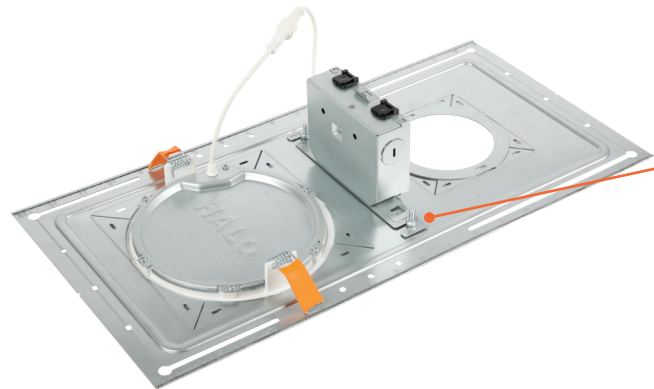

SP3456RS

Canless New Construction Smash Plate

HALO

3 sizes.

2 shapes.

1 plate.

The HALO Smash Plate reserves space in new construction installations of 3", 4", or 6" HALO Canless LED Lighting and provides drywall cutout guidance.

Used to meet local code requirements and attach the canless remote driver/junction box during the rough-in phase.

The durable galvanized steel plate is designed with multiple alignment features to enable consistent placement and full coverage between 12- and 24-inch joists.

HALO Smash Plates are another great addition to our full compliment of canless mounting options for you to choose from.

Product Features

- For 3", 4", and 6" HALO Canless LED Adjustables and Downlights
- Corner knockouts convert 4" and 6" openings from round to square
- Easily reserve fixture placement in new construction
- Meet local code requirements by mounting to the building structure
- Provides toolless attachment of canless fixture's remote driver/junction box during rough-in wiring
- Mounting holes and slots enable full coverage between 12- and 24-inch joists
- For precise positioning, imprinted measurement scale and V notches facilitate the use of laser lines or guide strings
- Rolled edges improve the structure and safety of the galvanized steel plate

LEARN MORE

Breakaway tabs allow HALO Smashplates to be used with both round or square canless LED downlights.

EASY
INSTALLATION
Compatible with
3", 4" & 6"
Canless LED fixtures

Connect remote driver/junction box to smash plate.