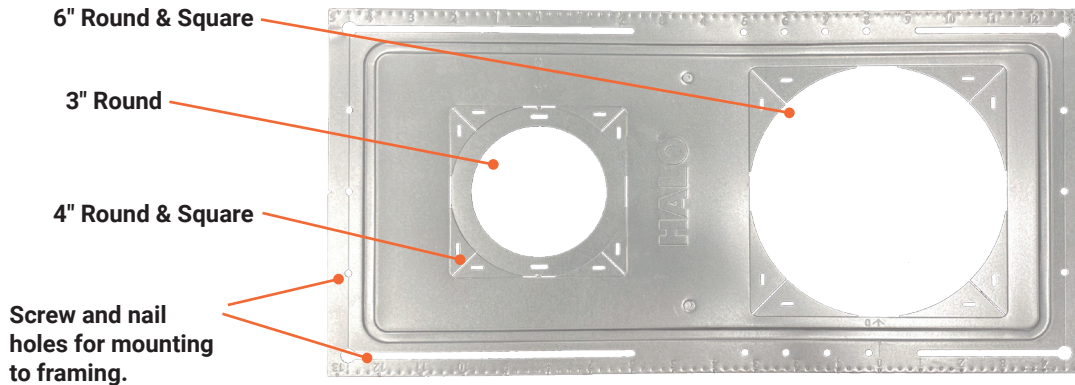

SP3456RS

Canless New Construction Smash Plate

HALO

3 sizes.

2 shapes.

1 plate.

The HALO Smash Plate reserves space in new construction installations of 3", 4", or 6" HALO Canless LED Lighting and provides drywall cutout guidance.

Used to meet local code requirements and attach the canless remote driver/junction box during the rough-in phase.

The durable galvanized steel plate is designed with multiple alignment features to enable consistent placement and full coverage between 12- and 24-inch joists.

HALO Smash Plates are another great addition to our full compliment of canless mounting options for you to choose from.

Product Features

- For 3", 4", and 6" HALO Canless LED Adjustables and Downlights
- Corner knockouts convert 4" and 6" openings from round to square
- Easily reserve fixture placement in new construction
- Meet local code requirements by mounting to the building structure
- Provides toolless attachment of canless fixture's remote driver/junction box during rough-in wiring
- Mounting holes and slots enable full coverage between 12- and 24-inch joists
- For precise positioning, imprinted measurement scale and V notches facilitate the use of laser lines or guide strings
- Rolled edges improve the structure and safety of the galvanized steel plate

LEARN MORE

Breakaway tabs allow HALO Smashplates to be used with both round or square canless LED downlights.

EASY
INSTALLATION
Compatible with
3", 4" & 6"
Canless LED fixtures

Connect remote driver/junction box to smash plate.