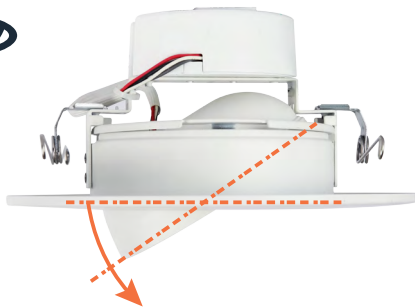

**HALO RA Baffle Recessed Adjustable LED Trims** are ideal for aiming light in sloped ceiling, task lighting, or wall washing applications. The adjustable gimbal tilts up to 35° and rotates 360°, so you have full, below-the-ceiling control to aim the light where you want it.

## Product Features

- 3", 4" and 5/6" LED trims for new construction or remodel housings
- Adjustable gimbal tilts up to 35° and rotates 360° to aim light where it's needed
- 6-Position Switch: 5-Color Field-SeleCCTable warm white to daylight (2700K, 3000K, 3500K, 4000K, 5000K) + Dim-to-Warm (3000K dims to 1800K)
- Selectable Lumens on 4" and 5/6": 600/900 lms
- Phase cut LE/TE dimming down to 5% (120V input) with compatible controls
- Air-Tite, IC-rated, damp rated, and ENERGY STAR® certified

LEARN MORE

RA3059FSD2W1EWH

RA4LS9FSD2W1EWH

RA56LS9FSD2W1EWH

TILT

ROTATION