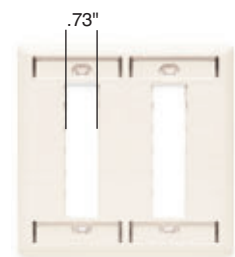

Better coverage, with an extra 3/16" more width and height than standard plates to reduce time-consuming drywall rework.

Flexible modular design accepts any combination of P&S Innovate jack modules for fast, easy configuration.

Virtually unbreakable construction features patent-pending reinforcing ribs for enhanced rigidity.

TPD1-LA

TPD9-LA

PSF1

PSF62

PSF82

Catalog Number	Description	Color	Catalog Number	Description	Color
TradeMaster DataCom Wall Plates					
TPD1-GRY TPD1-I TPD1-LA TPD1-W	1-port wall plate, single gang	Gray Ivory Light Almond White	TPD4-GRY TPD4-I TPD4-LA TPD4-W	4-port wall plate, single gang	Gray Ivory Light Almond White
TPD2-GRY TPD2-I TPD2-LA TPD2-W	2-port wall plate, single gang	Gray Ivory Light Almond White	TPD6-GRY TPD6-I TPD6-LA TPD6-W	6-port wall plate, single gang	Gray Ivory Light Almond White
TPD3-GRY TPD3-I TPD3-LA TPD3-W	3-port wall plate, single gang	Gray Ivory Light Almond White	TPD9-GRY TPD9-I TPD9-LA TPD9-W	9-port wall plate, double gang	Gray Ivory Light Almond White

APPLICATION TIP

The perfect match for TradeMaster wiring device wall plates.

Looking to specify network wiring devices that are 100 percent aesthetically compatible with your other wiring devices? Now you can, with the TradeMaster line. The same colors. The same finishes. The same sophisticated contours. The same dimensions. And because TradeMaster power wiring wall plates are available in a full range of colors and types, you don't have to compromise anywhere appearance is important.

Features

- Recessed labeling provides easy identification. Helps meet TIA/EIA-606 labeling standard. Labels and protective clear covers (both included) hide mounting screw heads.
- Jack modules snap in from the front to make installation fast and simple.
- Rugged ABS construction or Type 430 stainless steel for durability.