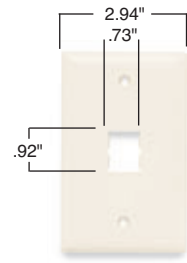

Commercial Network Wiring TradeMaster® DataCom & Innovate™ Wall Plates

TPD4-LA
S58-LA
SFF-LA

Smooth, polished look fits any decor and matches TradeMaster wiring device wall plates. Ideal for any commercial installation where appearance is especially important. And a perfect match for P&S Innovate™ jacks.

Better coverage, with an extra 3/16" more width and height than standard plates to reduce time-consuming drywall rework.

Flexible modular design accepts any combination of P&S Innovate jack modules for fast, easy configuration.

Virtually unbreakable construction features patent-pending reinforcing ribs for enhanced rigidity.

TPD1-LA

TPD9-LA

PSF1

PSF62

PSF82

Catalog Number	Description	Color	Catalog Number	Description	Color
TradeMaster DataCom Wall Plates					
TPD1-GRY TPD1-I TPD1-LA TPD1-W	1-port wall plate, single gang	Gray Ivory Light Almond White	TPD4-GRY TPD4-I TPD4-LA TPD4-W	4-port wall plate, single gang	Gray Ivory Light Almond White
TPD2-GRY TPD2-I TPD2-LA TPD2-W	2-port wall plate, single gang	Gray Ivory Light Almond White	TPD6-GRY TPD6-I TPD6-LA TPD6-W	6-port wall plate, single gang	Gray Ivory Light Almond White
TPD3-GRY TPD3-I TPD3-LA TPD3-W	3-port wall plate, single gang	Gray Ivory Light Almond White	TPD9-GRY TPD9-I TPD9-LA TPD9-W	9-port wall plate, double gang	Gray Ivory Light Almond White

Features

- Recessed labeling provides easy identification. Helps meet TIA/EIA-606 labeling standard. Labels and protective clear covers (both included) hide mounting screw heads.
- Jack modules snap in from the front to make installation fast and simple.
- Rugged ABS construction or Type 430 stainless steel for durability.