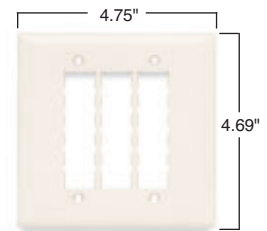

Commercial Network Wiring TradeMaster® DataCom & Innovate™ Wall Plates

Smooth, polished look fits any decor and matches TradeMaster wiring device wall plates. Ideal for any commercial installation where appearance is especially important. And a perfect match for P&S Innovate™ jacks.

Better coverage, with an extra 3/16" more width and height than standard plates to reduce time-consuming drywall rework.

Flexible modular design accepts any combination of P&S Innovate jack modules for fast, easy configuration.

Virtually unbreakable construction features patent-pending reinforcing ribs for enhanced rigidity.

TPD9-LA

Catalog Number	Description	Color	Catalog Number	Description	Color
TradeMaster DataCom Wall Plates					
TPD1-GRY TPD1-I TPD1-LA TPD1-W	1-port wall plate, single gang	Gray Ivory Light Almond White	TPD4-GRY TPD4-I TPD4-LA TPD4-W	4-port wall plate, single gang	Gray Ivory Light Almond White
TPD2-GRY TPD2-I TPD2-LA TPD2-W	2-port wall plate, single gang	Gray Ivory Light Almond White	TPD6-GRY TPD6-I TPD6-LA TPD6-W	6-port wall plate, single gang	Gray Ivory Light Almond White
TPD3-GRY TPD3-I TPD3-LA TPD3-W	3-port wall plate, single gang	Gray Ivory Light Almond White	TPD9-GRY TPD9-I TPD9-LA TPD9-W	9-port wall plate, double gang	Gray Ivory Light Almond White

APPLICATION TIP

The perfect match for TradeMaster wiring device wall plates.