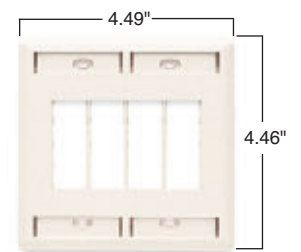

Virtually unbreakable construction features patent-pending reinforcing ribs for enhanced rigidity.

TPD1-LA

TPD9-LA

PSF1

PSF62

PSF82

Catalog Number	Description	Color	Catalog Number	Description	Color
TradeMaster DataCom Wall Plates					
TPD1-GRY TPD1-I TPD1-LA TPD1-W	1-port wall plate, single gang	Gray Ivory Light Almond White	TPD4-GRY TPD4-I TPD4-LA TPD4-W	4-port wall plate, single gang	Gray Ivory Light Almond White
TPD2-GRY TPD2-I TPD2-LA TPD2-W	2-port wall plate, single gang	Gray Ivory Light Almond White	TPD6-GRY TPD6-I TPD6-LA TPD6-W	6-port wall plate, single gang	Gray Ivory Light Almond White
TPD3-GRY TPD3-I TPD3-LA TPD3-W	3-port wall plate, single gang	Gray Ivory Light Almond White	TPD9-GRY TPD9-I TPD9-LA TPD9-W	9-port wall plate, double gang	Gray Ivory Light Almond White

APPLICATION TIP

The perfect match for TradeMaster wiring device wall plates.

Looking to specify network wiring devices that are 100 percent aesthetically compatible with your other wiring devices? Now you can, with the TradeMaster line. The same colors. The same finishes. The same sophisticated contours. The same dimensions. And because TradeMaster power wiring wall plates are available in a full range of colors and types, you don't have to compromise anywhere appearance is important.