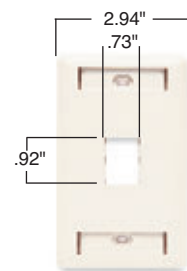

Better coverage, with an extra 3/16" more width and height than standard plates to reduce time-consuming drywall rework.

Flexible modular design accepts any combination of P&S Innovate jack modules for fast, easy configuration.

Virtually unbreakable construction features patent-pending reinforcing ribs for enhanced rigidity.

TPD1-LA

TPD9-LA

PSF1

PSF62

PSF82

Catalog Number	Description	Color	Catalog Number	Description	Color
TradeMaster DataCom Wall Plates					
TPD1-GRY TPD1-I TPD1-LA TPD1-W	1-port wall plate, single gang	Gray Ivory Light Almond White	TPD4-GRY TPD4-I TPD4-LA TPD4-W	4-port wall plate, single gang	Gray Ivory Light Almond White
TPD2-GRY TPD2-I TPD2-LA TPD2-W	2-port wall plate, single gang	Gray Ivory Light Almond White	TPD6-GRY TPD6-I TPD6-LA TPD6-W	6-port wall plate, single gang	Gray Ivory Light Almond White
TPD3-GRY TPD3-I TPD3-LA TPD3-W	3-port wall plate, single gang	Gray Ivory Light Almond White	TPD9-GRY TPD9-I TPD9-LA TPD9-W	9-port wall plate, double gang	Gray Ivory Light Almond White

Features

- Recessed labeling provides easy identification. Helps meet TIA/EIA-606 labeling standard. Labels and protective clear covers (both included) hide mounting screw heads.
- Jack modules snap in from the front to make installation fast and simple.
- Rugged ABS construction or Type 430 stainless steel for durability.