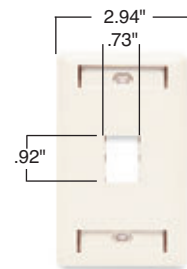

Better coverage, with an extra 3/16" more width and height than standard plates to reduce time-consuming drywall rework.

Flexible modular design accepts any combination of P&S Innovate jack modules for fast, easy configuration.

Virtually unbreakable construction features patent-pending reinforcing ribs for enhanced rigidity.

TPD1-LA

TPD9-LA

PSF1

PSF62

PSF82

Catalog Number	Description	Color	Catalog Number	Description	Color
TradeMaster DataCom Wall Plates					
TPD1-GRY TPD1-I TPD1-LA TPD1-W	1-port wall plate, single gang	Gray Ivory Light Almond White	TPD4-GRY TPD4-I TPD4-LA TPD4-W	4-port wall plate, single gang	Gray Ivory Light Almond White
TPD2-GRY TPD2-I TPD2-LA TPD2-W	2-port wall plate, single gang	Gray Ivory Light Almond White	TPD6-GRY TPD6-I TPD6-LA TPD6-W	6-port wall plate, single gang	Gray Ivory Light Almond White
TPD3-GRY TPD3-I TPD3-LA TPD3-W	3-port wall plate, single gang	Gray Ivory Light Almond White	TPD9-GRY TPD9-I TPD9-LA TPD9-W	9-port wall plate, double gang	Gray Ivory Light Almond White