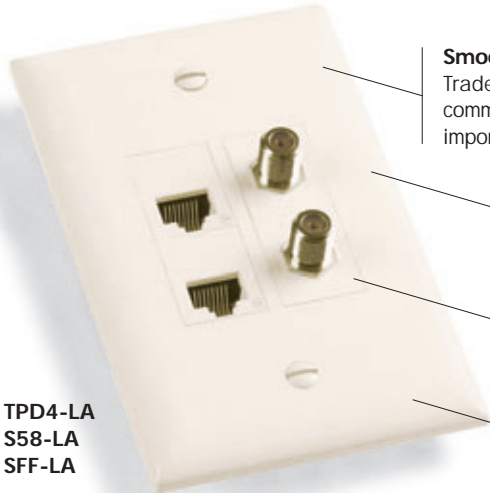

Virtually unbreakable construction features patent-pending reinforcing ribs for enhanced rigidity.

TPD1-LA

TPD9-LA

PSF1

PSF62

PSF82

Catalog Number	Description	Color	Catalog Number	Description	Color
TradeMaster DataCom Wall Plates					
TPD1-GRY TPD1-I TPD1-LA TPD1-W	1-port wall plate, single gang	Gray Ivory Light Almond White	TPD4-GRY TPD4-I TPD4-LA TPD4-W	4-port wall plate, single gang	Gray Ivory Light Almond White
TPD2-GRY TPD2-I TPD2-LA TPD2-W	2-port wall plate, single gang	Gray Ivory Light Almond White	TPD6-GRY TPD6-I TPD6-LA TPD6-W	6-port wall plate, single gang	Gray Ivory Light Almond White
TPD3-GRY TPD3-I TPD3-LA TPD3-W	3-port wall plate, single gang	Gray Ivory Light Almond White	TPD9-GRY TPD9-I TPD9-LA TPD9-W	9-port wall plate, double gang	Gray Ivory Light Almond White

APPLICATION TIP

The perfect match for TradeMaster wiring device wall plates.

Looking to specify network wiring devices that are 100 percent aesthetically compatible with your other wiring devices? Now you can, with the TradeMaster line. The same colors. The same finishes. The same sophisticated contours. The same dimensions. And because TradeMaster power wiring wall plates are available in a full range of colors and types, you don't have to compromise anywhere appearance is important.

Features

- Recessed labeling provides easy identification. Helps meet TIA/EIA-606 labeling standard. Labels and protective clear covers (both included) hide mounting screw heads.
- Jack modules snap in from the front to make installation fast and simple.
- Rugged ABS construction or Type 430 stainless steel for durability.

Commercial Network Wiring TradeMaster® DataCom & Innovate™ Wall Plates

TPD4-LA
S58-LA
SFF-LA

Smooth, polished look fits any decor and matches TradeMaster wiring device wall plates. Ideal for any commercial installation where appearance is especially important. And a perfect match for P&S Innovate™ jacks.