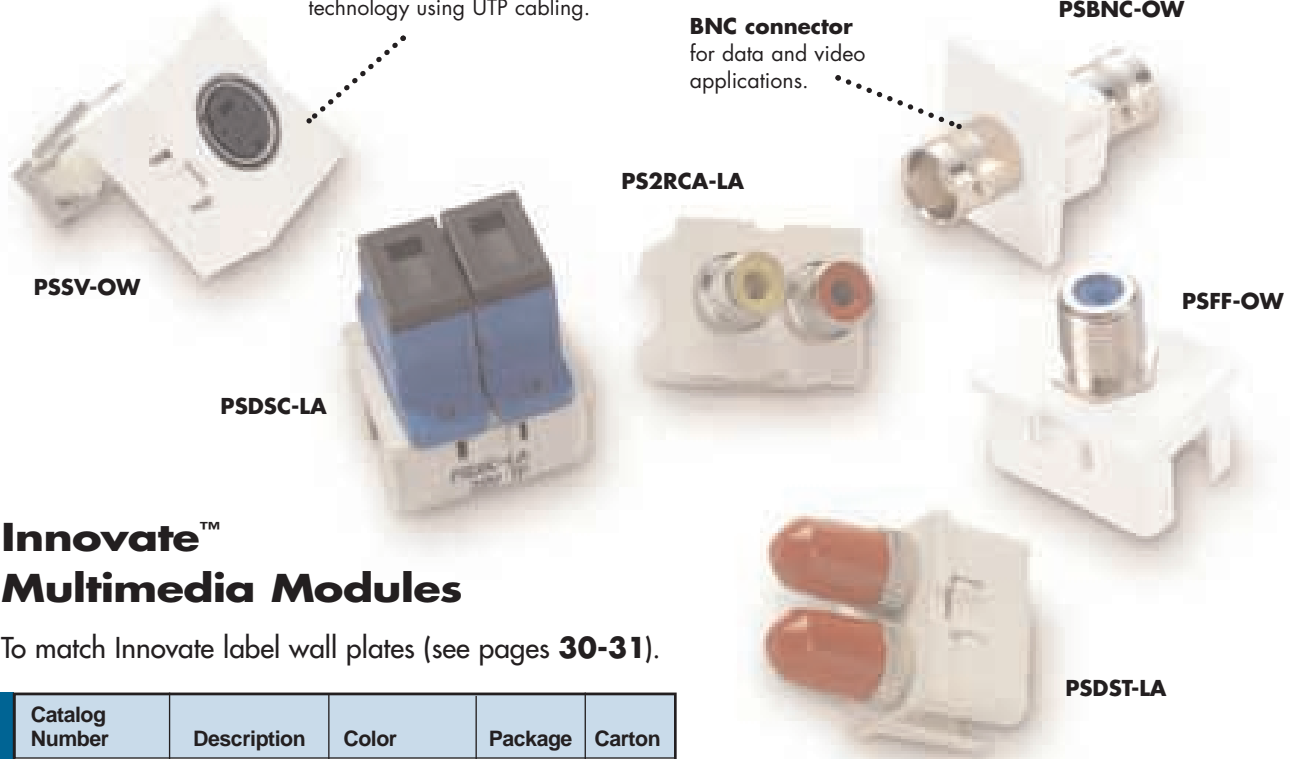

S-video connector supports state-of-the-art audio/video technology using UTP cabling.

BNC connector for data and video applications.

Innovate™ Multimedia Modules

To match Innovate label wall plates (see pages **30-31**).

Catalog Number	Description	Color	Package	Carton
PSST-LA PSST-OW	ST adapter phosphor bronze sleeve	Light Almond Off White	1 1	10 10
PSSC-LA PSSC-OW	SC adapter phosphor bronze sleeve	Light Almond Off White	1 1	10 10
PSDST-LA PSDST-OW	Dual ST adapter phosphor bronze sleeve	Light Almond Off White	1 1	10 10
PSDSC-LA PSDSC-OW	Dual SC adapter phosphor bronze sleeve	Light Almond Off White	1 1	10 10
PSFF-I PSFF-LA PSFF-OW PSFF-W	F connector bulkhead for video	Ivory Light Almond Off White White	1 1 1 1	10 10 10 10
PSBL10-I PSBL10-LA PSBL10-OW PSBL10-W	Blank module	Ivory Light Almond Off White White	10* 10* 10* 10*	100 100 100 100
PSSV-LA PSSV-OW	S-video connector	Light Almond Off White	1 1	10 10
PSBNC-LA PSBNC-OW	BNC connector	Light Almond Off White	1 1	10 10
PS2RCA-LA PS2RCA-OW	RCA connector	Light Almond Off White	1 1	10 10

ST™ and SC adapter modules let you bring fiber directly to the desktop for handling demanding, high-bandwidth applications. Available in both single- and dual-adapter models.

ST is a registered trademark of AT&T.