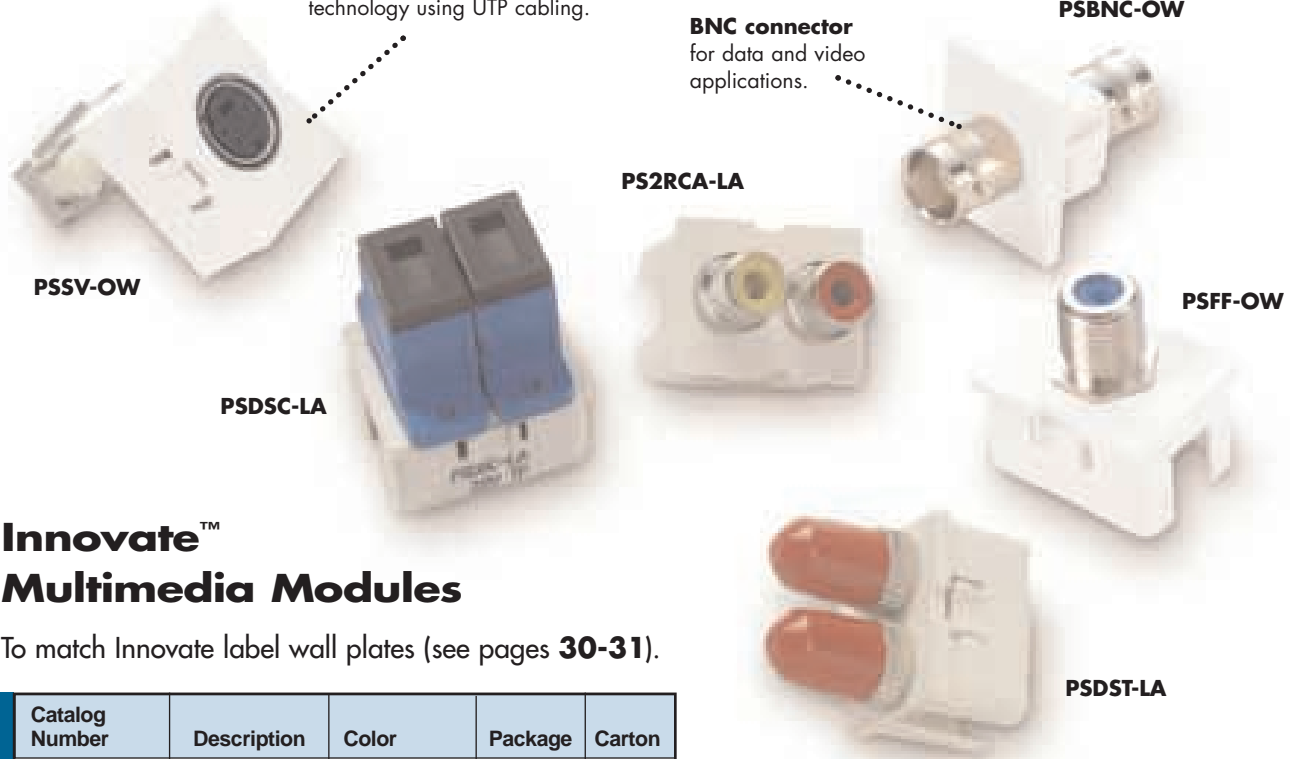

**S-video connector** supports state-of-the-art audio/video technology using UTP cabling.

**BNC connector** for data and video applications.

## Innovate™ Multimedia Modules

To match Innovate label wall plates (see pages **30-31**).

Catalog Number	Description	Color	Package	Carton
PSST-LA PSST-OW	ST adapter phosphor bronze sleeve	Light Almond Off White	1 1	10 10
PSSC-LA PSSC-OW	SC adapter phosphor bronze sleeve	Light Almond Off White	1 1	10 10
PSDST-LA PSDST-OW	Dual ST adapter phosphor bronze sleeve	Light Almond Off White	1 1	10 10
PSDSC-LA PSDSC-OW	Dual SC adapter phosphor bronze sleeve	Light Almond Off White	1 1	10 10
PSFF-I PSFF-LA PSFF-OW PSFF-W	F connector bulkhead for video	Ivory Light Almond Off White White	1 1 1 1	10 10 10 10
PSBL10-I PSBL10-LA PSBL10-OW PSBL10-W	Blank module	Ivory Light Almond Off White White	10* 10* 10* 10*	100 100 100 100
PSSV-LA PSSV-OW	S-video connector	Light Almond Off White	1 1	10 10
PSBNC-LA PSBNC-OW	BNC connector	Light Almond Off White	1 1	10 10
PS2RCA-LA PS2RCA-OW	RCA connector	Light Almond Off White	1 1	10 10

**ST™ and SC adapter modules let you bring fiber directly to the desktop** for handling demanding, high-bandwidth applications. Available in both single- and dual-adapter models.

ST is a registered trademark of AT&T.

\* Available only in multiples of package quantity.

**S-video connector** supports state-of-the-art audio/video technology using UTP cabling.

**BNC connector** for data and video applications.