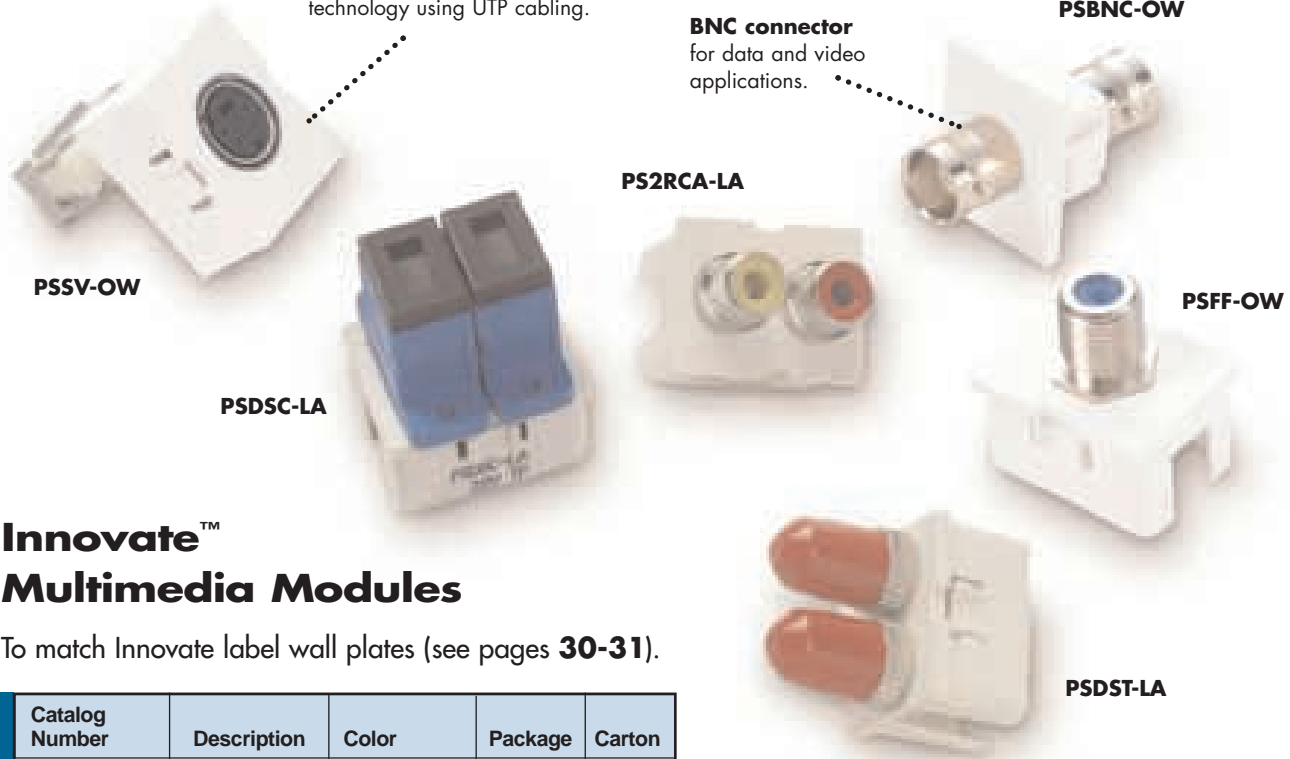

## Innovate™ Multimedia Modules

To match Innovate label wall plates (see pages **30-31**).

Catalog Number	Description	Color	Package	Carton
PSST-LA PSST-OW	ST adapter phosphor bronze sleeve	Light Almond Off White	1 1	10 10
PSSC-LA PSSC-OW	SC adapter phosphor bronze sleeve	Light Almond Off White	1 1	10 10
PSDST-LA PSDST-OW	Dual ST adapter phosphor bronze sleeve	Light Almond Off White	1 1	10 10
PSDSC-LA PSDSC-OW	Dual SC adapter phosphor bronze sleeve	Light Almond Off White	1 1	10 10
PSFF-I PSFF-LA PSFF-OW PSFF-W	F connector bulkhead for video	Ivory Light Almond Off White White	1 1 1 1	10 10 10 10
PSBL10-I PSBL10-LA PSBL10-OW PSBL10-W	Blank module	Ivory Light Almond Off White White	10* 10* 10* 10*	100 100 100 100
PSSV-LA PSSV-OW	S-video connector	Light Almond Off White	1 1	10 10
PSBNC-LA PSBNC-OW	BNC connector	Light Almond Off White	1 1	10 10
PS2RCA-LA PS2RCA-OW	RCA connector	Light Almond Off White	1 1	10 10

**ST™ and SC adapter modules let you bring fiber directly to the desktop** for handling demanding, high-bandwidth applications. Available in both single- and dual-adapter models.

ST is a registered trademark of AT&T.

\* Available only in multiples of package quantity.

**S-video connector** supports state-of-the-art audio/video technology using UTP cabling.

**BNC connector** for data and video applications.