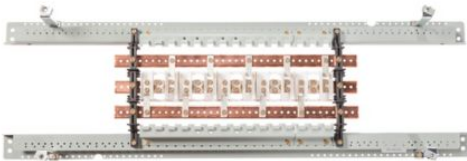

Eaton PRL2X3225X42CS

Catalog Number: PRL2X3225X42CS

Eaton PRL2X INT480/277 3P 4W 225A 42 CKT CU BUS

General specifications

Product Name

Eaton Pow-R-Xpress PRL2X panelboard

Catalog Number

PRL2X3225X42CS

UPC

786689363321

Product Length/Depth

43.75 in

Product Height

6.5 in

Product Width

18.25 in

Product Weight

31 lb

Compliances

NEMA Compliant

Certifications

UL 67

Powering Business Worldwide