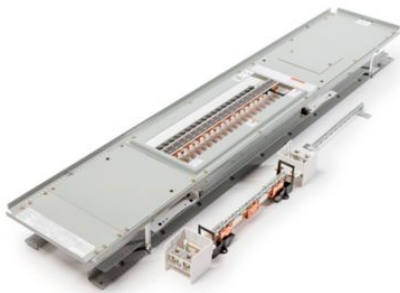

Eaton PRL1X3400X60CS

Catalog Number: PRL1X3400X60CS

Eaton Pow-R-Xpress PRL1X INTERIOR, 120/208V, 3PH 4W, 400A, 60 CKT, CU BUS, SHORT INTERIOR

General specifications

Photo is representative

Product Name	Catalog Number
Eaton Pow-R-Xpress PRL1X panelboard	PRL1X3400X60CS
UPC	Product Length/Depth
786689671518	61 in
Product Height	Product Width
6.5 in	8.5 in
Product Weight	Compliances
108 lb	NEMA Compliant
Certifications	
UL 67