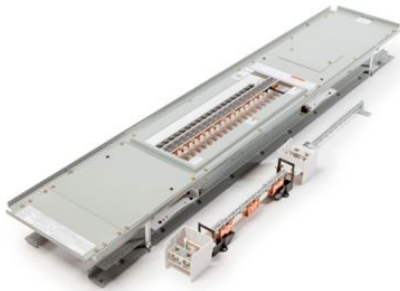

# Eaton PRL1X3400X60CS

Catalog Number: PRL1X3400X60CS

Eaton Pow-R-Xpress PRL1X INTERIOR, 120/208V, 3PH 4W,  
400A, 60 CKT, CU BUS, SHORT INTERIOR

## General specifications

Photo is representative

Product Name	Catalog Number
Eaton Pow-R-Xpress PRL1X panelboard	PRL1X3400X60CS
UPC	Product Length/Depth
786689671518	61 in
Product Height	Product Width
6.5 in	8.5 in
Product Weight	Compliances
108 lb	NEMA Compliant
Certifications	
UL 67	

### Bus material

Copper