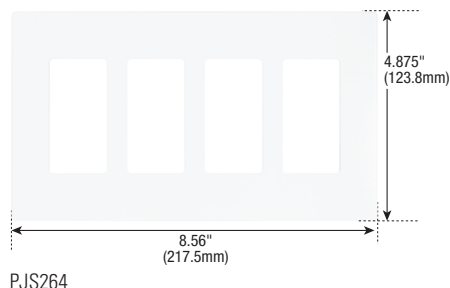

Sleek, smooth and
seamless wallplates

EATON

Powering Business Worldwide

Easy-to-install mid-size wallplates appear to float freely on the surface of the wall.

Features & benefits

- Mid-sized to cover wall imperfections and large wallboard openings
- Virtually unbreakable polycarbonate construction
- Available in toggle switch, duplex receptacle and decorator styles