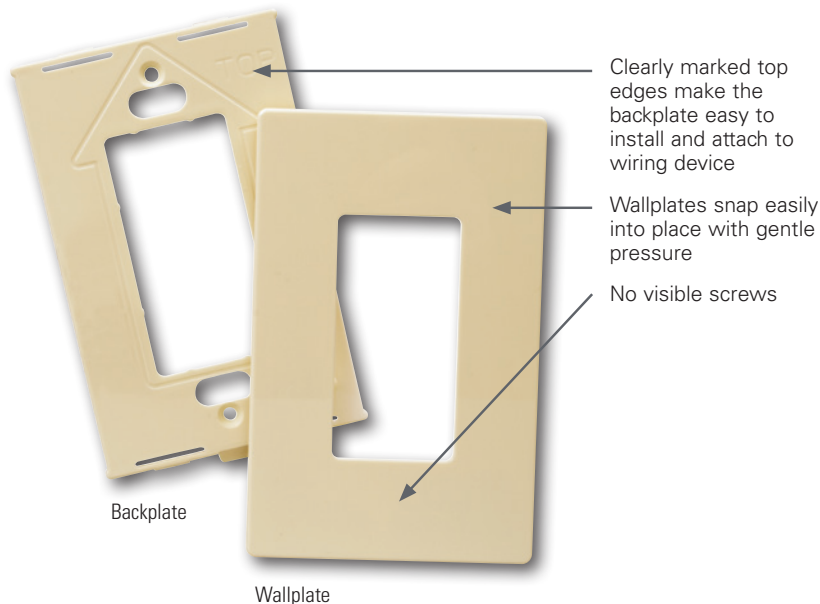

Sleek, smooth and
seamless wallplates

EATON

Powering Business Worldwide

Easy-to-install mid-size wallplates appear to float freely on the surface of the wall.

Features & benefits

- Mid-sized to cover wall imperfections and large wallboard openings
- Virtually unbreakable polycarbonate construction
- Available in toggle switch, duplex receptacle and decorator styles

Mid-size screwless wallplates

Catalog no.	Description	Color suffix
□ PJS26__	1-Gang decorator	A, B, BK, GY, LA, RB, SG, V, W
□ PJS262__	2-Gang decorator	A, B, BK, LA, RB, SG, V, W
□ PJS263__	3-Gang decorator	A, BK, LA, RB, SG, V, W
□ PJS264__	4-Gang decorator	A, BK, LA, V, W
□ PJS265__	5-Gang decorator	A, BK, LA, V, W
□ PJS266__	6-Gang decorator	A, BK, LA, V, W
□ PJS1__	1-Gang toggle	A, B, BK, LA, V, W
□ PJS2__	2-Gang toggle	A, B, BK, LA, V, W
□ PJS3__	3-Gang toggle	A, LA, V, W
□ PJS4__	4-Gang toggle	A, LA, V, W
□ PJS8__	1-Gang duplex	A, B, BK, LA, V, W