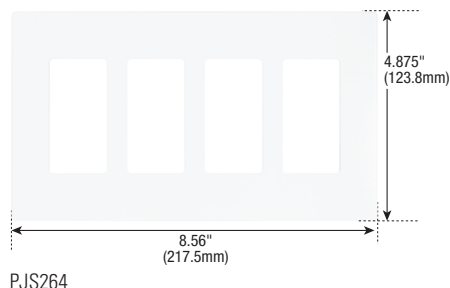

- Mid-sized to cover wall imperfections and large wallboard openings
- Virtually unbreakable polycarbonate construction
- Available in toggle switch, duplex receptacle and decorator styles

Mid-size screwless wallplates