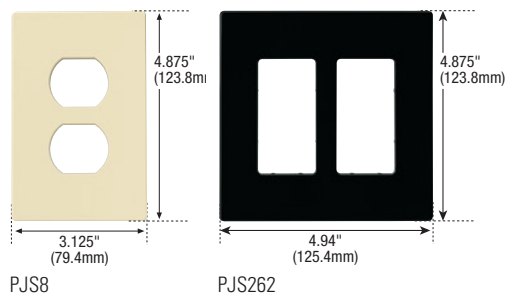

Sleek, smooth and
seamless wallplates

EATON

Powering Business Worldwide

Easy-to-install mid-size wallplates appear to float freely on the surface of the wall.

Features & benefits

- Mid-sized to cover wall imperfections and large wallboard openings
- Virtually unbreakable polycarbonate construction
- Available in toggle switch, duplex receptacle and decorator styles

Mid-size screwless wallplates

Catalog no.	Description	Color suffix
□ PJS26__	1-Gang decorator	A, B, BK, GY, LA, RB, SG, V, W
□ PJS262__	2-Gang decorator	A, B, BK, LA, RB, SG, V, W
□ PJS263__	3-Gang decorator	A, BK, LA, RB, SG, V, W
□ PJS264__	4-Gang decorator	A, BK, LA, V, W
□ PJS265__	5-Gang decorator	A, BK, LA, V, W
□ PJS266__	6-Gang decorator	A, BK, LA, V, W
□ PJS1__	1-Gang toggle	A, B, BK, LA, V, W
□ PJS2__	2-Gang toggle	A, B, BK, LA, V, W
□ PJS3__	3-Gang toggle	A, LA, V, W
□ PJS4__	4-Gang toggle	A, LA, V, W
□ PJS8__	1-Gang duplex	A, B, BK, LA, V, W