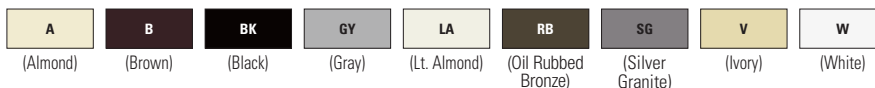

Color ordering information:

For ordering devices, include Catalog no. followed by the Color suffix: A (Almond), B (Brown), BK (Black), GY (Gray), LA (Light Almond), RB (Oil Rubbed Bronze), SG (Silver Granite), V (Ivory), W (White)

Sleek, smooth and
seamless wallplates

EATON

Powering Business Worldwide

Easy-to-install mid-size wallplates appear to float freely on the surface of the wall.

Features & benefits

- Mid-sized to cover wall imperfections and large wallboard openings
- Virtually unbreakable polycarbonate construction
- Available in toggle switch, duplex receptacle and decorator styles

Mid-size screwless wallplates

Catalog no.	Description	Color suffix
□ PJS26__	1-Gang decorator	A, B, BK, GY, LA, RB, SG, V, W
□ PJS262__	2-Gang decorator	A, B, BK, LA, RB, SG, V, W
□ PJS263__	3-Gang decorator	A, BK, LA, RB, SG, V, W
□ PJS264__	4-Gang decorator	A, BK, LA, V, W
□ PJS265__	5-Gang decorator	A, BK, LA, V, W
□ PJS266__	6-Gang decorator	A, BK, LA, V, W
□ PJS1__	1-Gang toggle	A, B, BK, LA, V, W
□ PJS2__	2-Gang toggle	A, B, BK, LA, V, W
□ PJS3__	3-Gang toggle	A, LA, V, W
□ PJS4__	4-Gang toggle	A, LA, V, W
□ PJS8__	1-Gang duplex	A, B, BK, LA, V, W