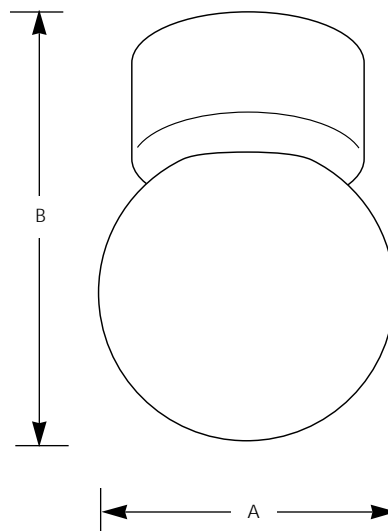

Type \_\_\_\_\_  
 -30  
 P3213

Catalog No.	Finish White	Lamping	Dimensions (Inches)	
			A	B
P3213	-30	1 (m) 60 w	6	8

**Specifications:**

General

- White polycarbonate canopy
- White 6" acrylic globe
- Globe screws into canopy

- UL-CUL damp location listed

Type \_\_\_\_\_  
 -30  
 P3213

Catalog No.	Finish White	Lamping	Dimensions (Inches)	
			A	B
P3213	-30	1 (m) 60 w	6	8

**Specifications:**

General

- White polycarbonate canopy
- White 6" acrylic globe
- Globe screws into canopy