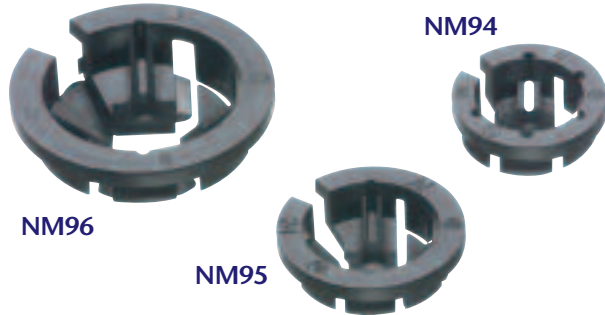

1 Stauffer Industrial Park
Scranton, PA 18517
800/233.4717
Fax 570/562.0646
www.aifittings.com

Distributed by

MORE
on
reverse

Black Button™ NM Cable connectors

Non-metallic • Easy, push-in installation

Reduce labor costs with Arlington's **Black Button™** NM cable connectors. They are the lowest cost NM cable connectors on the market, and offer the fastest installation. Simply push the connector into the knockout. That's it.

Listed for single or multiple cables, Arlington's Black Button connectors offer smooth, easy cable insertion while exceeding UL and CSA pullout requirements.

They are removable and reusable too.

1 Stauffer Industrial Park
Scranton, PA 18517
800/233.4717
Fax 570/562.0646
www.aifittings.com

Catalog Number	UPC/DEI/NAED Mfg. #018997	Description	KO Size	Unit Pkg	Std Pkg
NM94	05488	3/8 Black Button NM Cable connectors	1/2	250	1000
NM940	72156	3/8 Black Button NM Cable connectors	1/2	100	1000
NM95	10956	3/4 Black Button NM Cable connectors	3/4	50	500
NM96	72158	1 Black Button NM Cable connectors	1	25	250

Patent pending

Black Button™ NM Cable connectors

Non-metallic • Easy, push-in installation

- Listed for one or two cables
- Easy installation
- Smooth, easy cable insertion
- Secure hold on cable – exceeds UL pullout tests