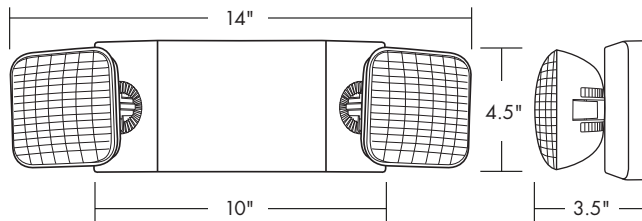

Dimensions:

Warranties & Compliances:	Item #	Description	LED Color	Housing Color	TCP Traditional Equivalents	
Ordering Information:						
      Battery Pro-Rated 5 YEAR WARRANTY Electronics/Housing 3 YEAR WARRANTY	LED EMERGENCY LIGHTING – WHITE HOUSING					
	LEDWEL	White LED Emergency Light	White	White	20760, 20761	
	LEDWELRC	White LED Emergency Light Remote Capable	White	White	20765	
	LEDWELSDT	White LED Emergency Light, Self Diagnostic Test	White	White	20766SD	
	LEDWELRCSDT	White LED Emergency Light, White Remote Capable, Self Diagnostic Test	White	White	20765,20766SD	
	Accessories	LED REMOTE HEADS – WHITE HOUSING				
		LEDEL1SDT	LED Emergency Lighting Remote Head Single, Self Diagnostic Test	White	White	207R1
		LEDEL2SDT	LED Emergency Lighting Remote Head Double, Self Diagnostic Test	White	White	207R2
		LEDEL1SDTWL	LED Emergency Lighting Single Remote Head Wet Location, Self Diagnostic Test	White	White	
	LEDEL2SDTWL	LED Emergency Lighting Double Remote Head Wet Location, Self Diagnostic Test	White	White		
Accessories	LED EMERGENCY LIGHTING – BLACK HOUSING					
	LEDWELB	Black LED Emergency Light	White	Black	20762,20763D	
	LEDWELRCB	Black LED Emergency Light Remote Capable	White	Black		
	LEDWELSDTB	Black LED Emergency Light, Self Diagnostic Test	White	Black		
	LEDWELRCSDTB	Black LED Emergency Light, White Remote Capable, Self Diagnostic Test	White	Black		
	LED REMOTE HEADS – BLACK HOUSING					
	LEDEL1SDTB	LED Emergency Lighting Remote Head Single, Self Diagnostic Test	White	Black		
	LEDEL2SDTB	LED Emergency Lighting Remote Head Double, Self Diagnostic Test	White	Black		
	LEDEL1SDTWLB	LED Emergency Lighting Single Remote Head Wet Location, Self Diagnostic Test	White	Black		
	LEDEL2SDTWLB	LED Emergency Lighting Double Remote Head Wet Location, Self Diagnostic Test	White	Black