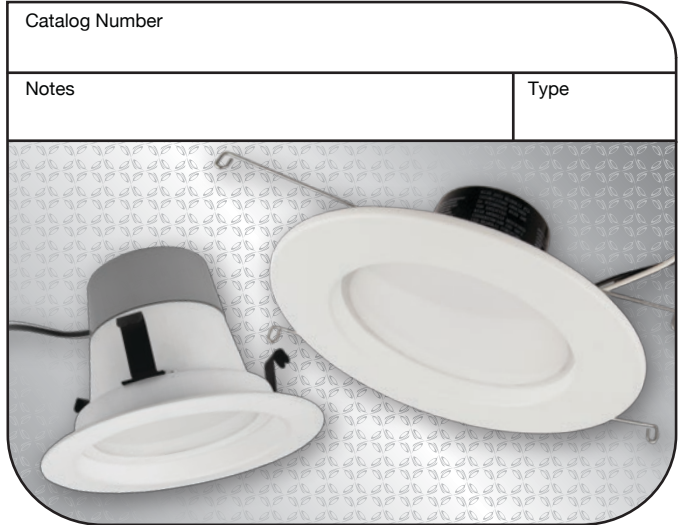

LED Dimmable Recessed Retrofits Specifications

LED	35,000 Hours average rated life, 120Volts

Applications:

Ideal for dimmable 6", 5" & 4" downlight applications

Perfect for retrofit or new construction recessed downlight applications

Features and Benefits

- Ideal for replacing dimmable 65W and 85W incandescent alternatives in 5" and 6" recessed cans.
- 4" unit ideal for replacing 50W incandescent alternatives in a 4" recessed can.
- Exceeds all industry standards – ENERGY STAR® rated.
- Smooth, uniform dimming.
- Highly efficient LEDs and Driver.
- Long Life: 35,000 hours.
- Consistent color within 3 MacAdam ellipse tolerance.
- UL approved for damp locations.
- Easy installation and integrated trim.
- Shatter Resistant

Specifications

	14W	12W	10W
Recessed Downlight Size:	5", 6"	5", 6"	4"
Input Line Voltage:	120 VAC	120 VAC	120 VAC
Input Power	14 W	12 W	10 W
Input Line Frequency	50/60HZ	50/60HZ	50/60HZ
Lamp Life (Rated)	35,000 hrs	35,000 hrs	35,000 hrs
Minimum Starting Temp	-20°C	-20°C	-20°C
Maximum Operating Temp	40°C	40°C	40°C