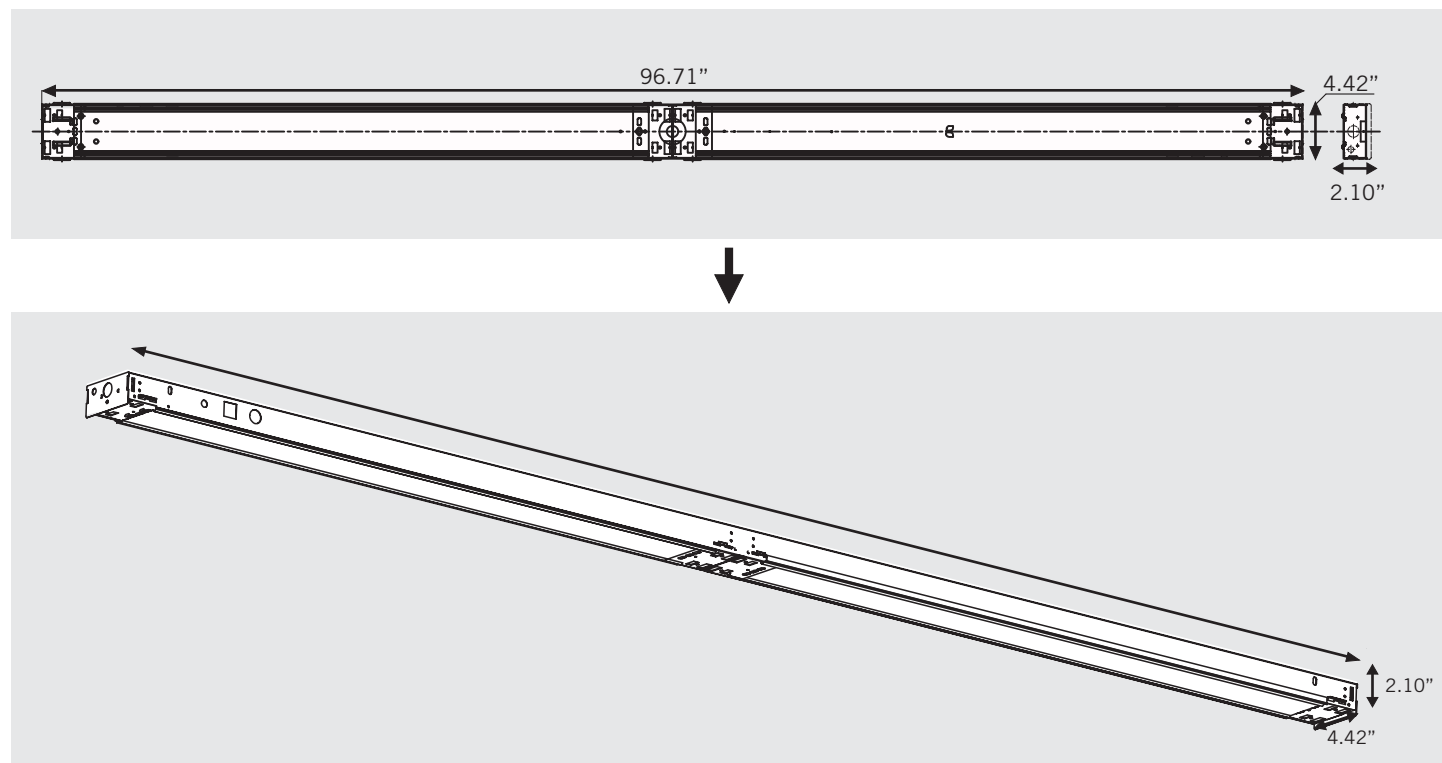

PRODUCT DIMENSIONS

Note: In order for UL safety certification to be valid, only Keystone lamps may be installed in the fixture as per product label.

KT-DDSLEDT8-8-4L

8', 4-LAMP STRIP FIXTURE

ORDERING INFORMATION

KT-DDSLEDT8-8-4L

8', 4-LAMP STRIP FIXTURE

DESCRIPTION

8' LED tube ready strip fixture, 4 lamp. (lamps sold separately)

APPLICATION

Used for indoor highbay, lowbay, warehouse and general lighting applications.