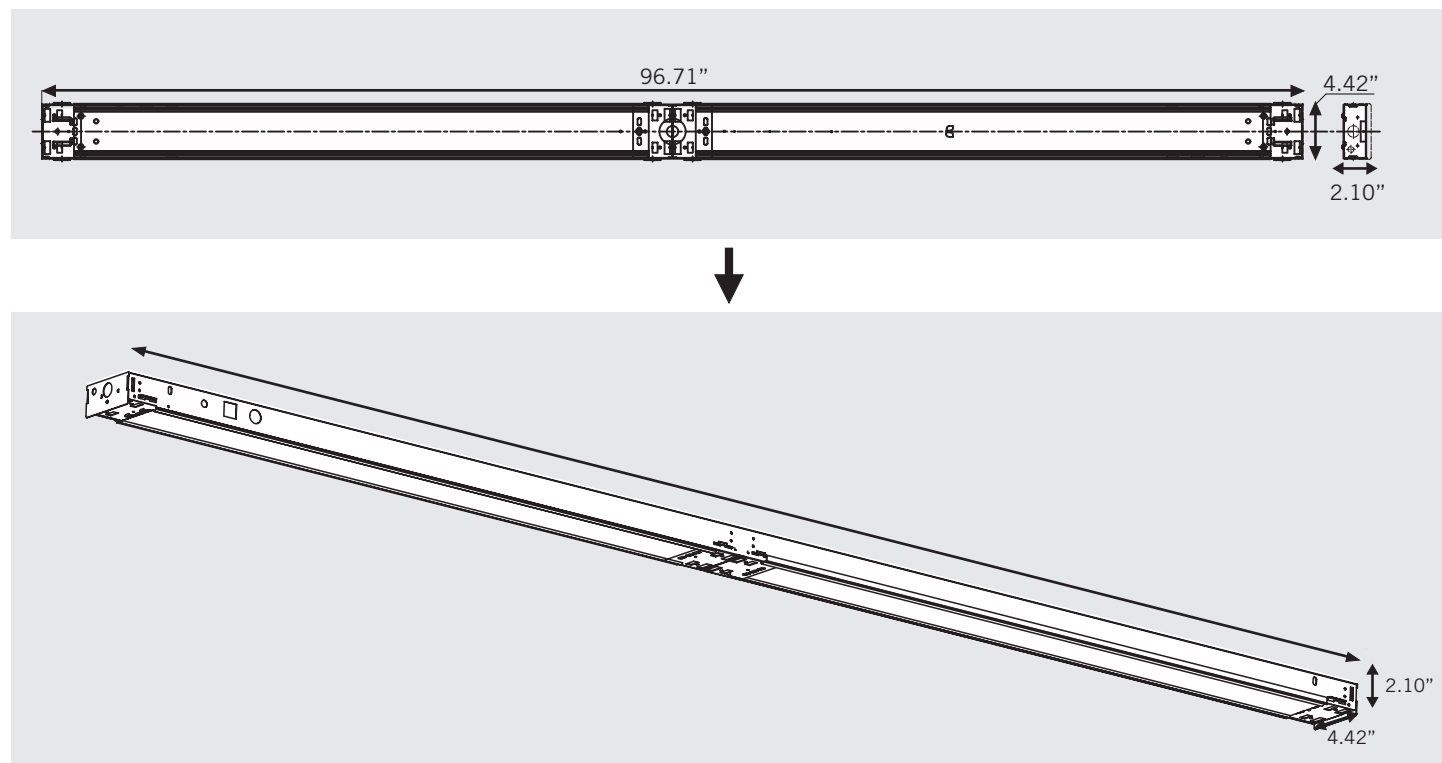

KT-DDSLEDT8-8-4L

8', 4-LAMP STRIP FIXTURE

DESCRIPTION

8' LED tube ready strip fixture, 4 lamp. (lamps sold separately)

APPLICATION

Used for indoor highbay, lowbay, warehouse and general lighting applications.

PRODUCT FEATURES

- Designed for use with single ended wiring (type B) LED T8 tubes; includes Pre-Wired Sockets
- Post painted white steel body
- Rated for dry and damp locations
- Designed only for use with Keystone single ended wiring DirectDrive LED lamps: 25W max per lamp

PRODUCT DIMENSIONS

Note: In order for UL safety certification to be valid, only Keystone lamps may be installed in the fixture as per product label.

KT-DDSLEDT8-8-4L

8', 4-LAMP STRIP FIXTURE

ORDERING INFORMATION