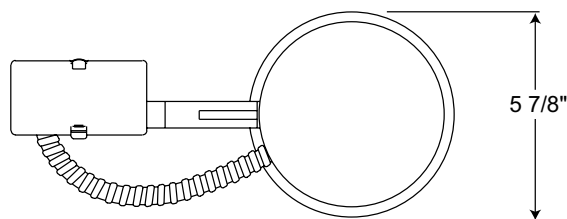

PRODUCT SPECIFICATIONS

Lamp Lamp ratings based on trim selected—see page 2.

Socket Medium base porcelain with nickel-plated copper screw shell
• Drop socket with spring to accommodate certain trim installation.

Trims Trim selection shown on reverse.

Labels UL listed for through-branch wiring, damp locations and IP
• Product thermally protected against improper use of lamps
• Union made • UL Listed/CSA certified • Trims 210N and 212N are wet location approved for covered ceiling applications
• Trims 215 and 216 are wet location approved for covered ceiling applications, **when used with outdoor rated lamps.**

Testing All reports are based on published industry procedures; field performance may differ from laboratory performance.

Specifications subject to change without notice.

INSTALLATION

Junction Box Pre-wired junction box, UL listed/CSA certified for through-branch wiring maximum 4 No. 12 AWG 90° C branch circuit conductors (2 in, 2 out) • Junction box provided with removable access plate, (5) ½" knockouts, (4) Non-metallic sheathed cable connectors and ground wire • Knockouts equipped with pryout slots.

Housing and trim can be ordered together or separate, but will always ship separately.

DIMENSIONS

5 1/2" CEILING CUTOUT

Accessories

Catalog Number	Description
ALGSR	Air-Loc Gasket

To order, specify catalog number.