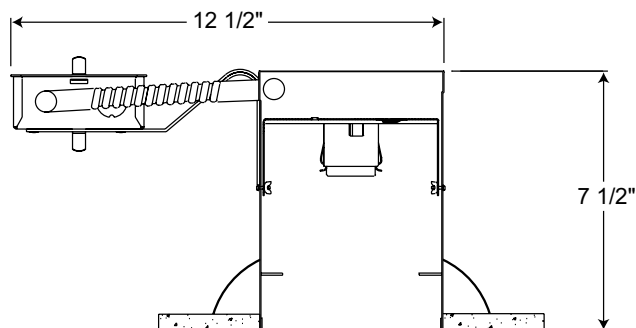

Testing All reports are based on published industry procedures; field performance may differ from laboratory performance.

Specifications subject to change without notice.

INSTALLATION

Junction Box Pre-wired junction box, UL listed/CSA certified for through-branch wiring maximum 4 No. 12 AWG 90° C branch circuit conductors (2 in, 2 out) • Junction box provided with removable access plate, (5) ½" knockouts, (4) Non-metallic sheathed cable connectors and ground wire • Knockouts equipped with pryout slots.

Housing and trim can be ordered together or separate, but will always ship separately.

DIMENSIONS

5 1/2" CEILING CUTOUT

Accessories

Catalog Number	Description
ALG5R	Air-Loc Gasket

To order, specify catalog number.