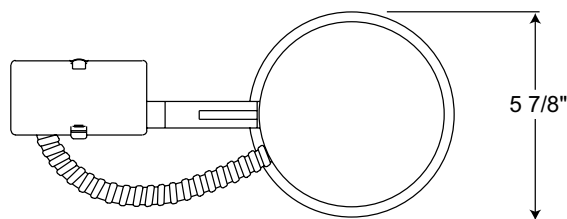

Trims Trim selection shown on reverse.

Labels UL listed for through-branch wiring, damp locations and IP
 • Product thermally protected against improper use of lamps
 • Union made • UL Listed/CSA certified • Trims 210N and 212N are wet location approved for covered ceiling applications
 • Trims 215 and 216 are wet location approved for covered ceiling applications, **when used with outdoor rated lamps.**

Testing All reports are based on published industry procedures; field performance may differ from laboratory performance.

Specifications subject to change without notice.

INSTALLATION

Junction Box Pre-wired junction box, UL listed/CSA certified for through-branch wiring maximum 4 No. 12 AWG 90° C branch circuit conductors (2 in, 2 out) • Junction box provided with removable access plate, (5) ½" knockouts, (4) Non-metallic sheathed cable connectors and ground wire • Knockouts equipped with pryout slots.

Housing and trim can be ordered together or separate, but will always ship separately.

DIMENSIONS

5 1/2" CEILING CUTOUT

Accessories

Catalog Number	Description
ALG5R	Air-Loc Gasket

To order, specify catalog number.