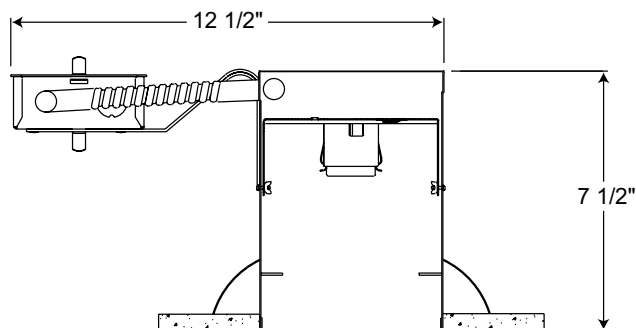

Testing All reports are based on published industry procedures; field performance may differ from laboratory performance.

Specifications subject to change without notice.

INSTALLATION

Junction Box Pre-wired junction box, UL listed/CSA certified for through-branch wiring maximum 4 No. 12 AWG 90° C branch circuit conductors (2 in, 2 out) • Junction box provided with removable access plate, (5) ½" knockouts, (4) Non-metallic sheathed cable connectors and ground wire • Knockouts equipped with pryout slots.

Housing and trim can be ordered together or separate, but will always ship separately.

DIMENSIONS

5 1/2" CEILING CUTOUT

Accessories

Catalog Number	Description
ALGSR	Air-Loc Gasket

To order, specify catalog number.