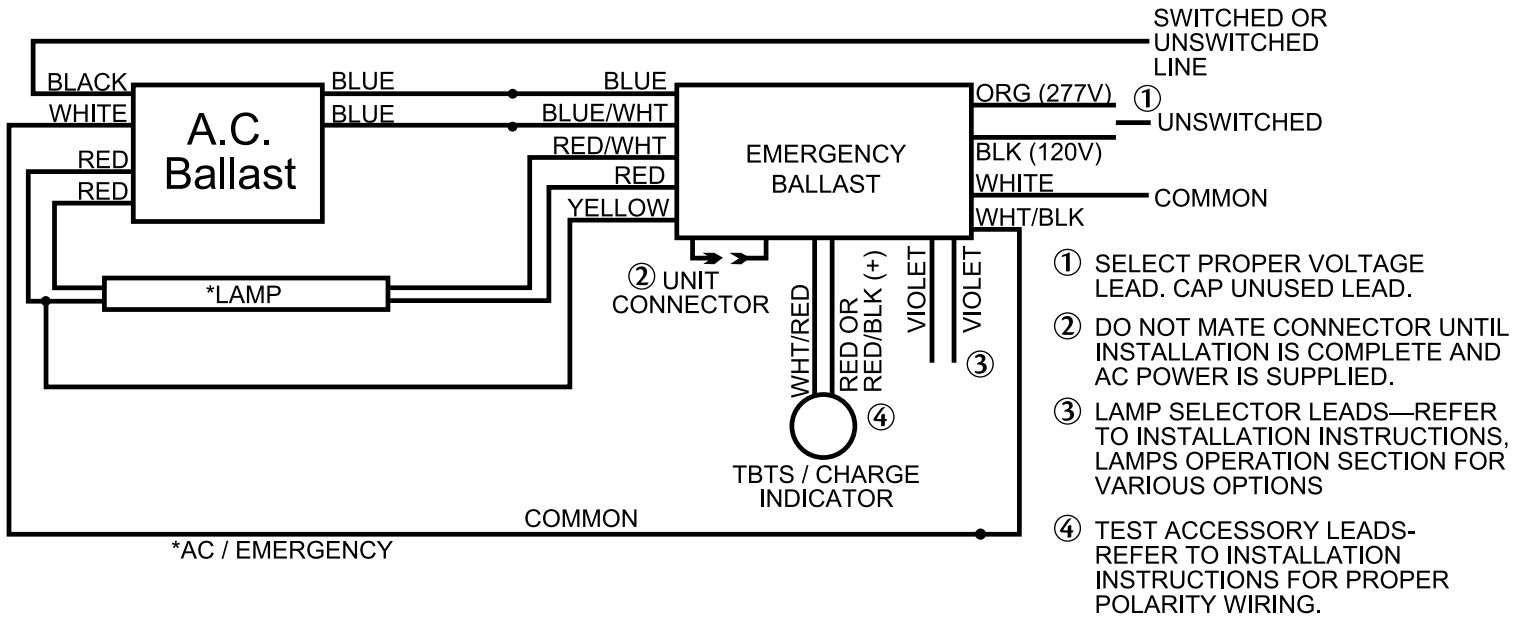

ONE LAMP RAPID START BALLAST

1LRSB_D

NOTES

Wiring and Troubleshooting Tips are available on-line at <http://www.iotaengineering.com/wiringtips.pdf>