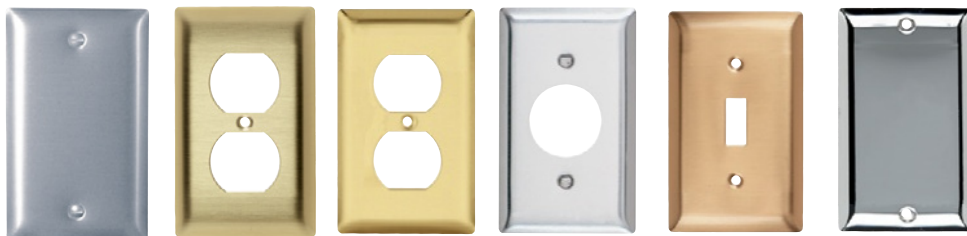

### Features

- Convenient operation – combines ON/OFF Decorator switch with separate slider for dimming control.
- Green LED glows when OFF to make dimmer easy to find in the dark.
- Constant memory returns lights to previous level after a power failure.
- Sleek, ergonomic P&S Decorator style matches other Decorator devices.
- Higher ratings.
- Single pole and 3-way operation.
- Works with standard 3-way switches and wiring.
- Screw-pressure-plate back wire terminals save time, space and money.

### Devices & Plastic Wall Plate Colors

Ivory    Light Almond    White    Green    Antique Brass    Dark Bronze    Nickel

Black    Blue    Brown    Gray    Orange    Red

See specific device and wall plate catalog charts for particular color availabilities.

### Metal Wall Plates

Metal Finish

Aluminum    Brass (Brushed)    Polished Brass    Stainless Steel    Brushed Bronze    Chrome