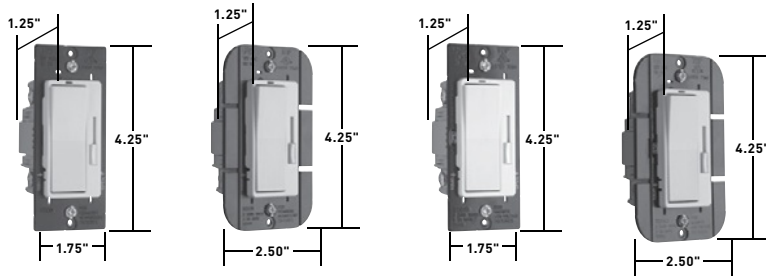

RESIDENTIAL DIMMERS & FAN SPEED CONTROLS

Harmony® Incandescent and Low Voltage Dimmers

H703PW

H1103PLA

HLV703PW

HLV1103PLA

Features

- Convenient operation – combines ON/OFF Decorator switch with separate slider for dimming control.
- Green LED glows when OFF to make dimmer easy to find in the dark.
- Constant memory returns lights to previous level after a power failure.
- Sleek, ergonomic P&S Decorator style matches other Decorator devices.
- Higher ratings.
- Single pole and 3-way operation.
- Works with standard 3-way switches and wiring.
- Screw-pressure-plate back wire terminals save time, space and money.

H703P, HLV703P

- No de-rating.
- No fins to break.

Interchangeable Face Versions

- Package comes with three face colors – Ivory, White, Light Almond (TC).
- White only option also available.
- Interchangeable faces available in ten colors (sold separately, see below).

CATALOG NUMBER	DESCRIPTION	RATINGS	COLOR
INCANDESCENT SINGLE POLE/3-WAY DIMMERS*			
H703PW H703PABCCV4 H703PDBCCV4 H703PNICCV4	Incandescent Preset, Single Pole and 3-Way	120V, 700W	White Antique Brass Dark Bronze Nickel
H1103PW	Incandescent Preset, Single Pole and 3-Way	120V, 1100W	White
INTERCHANGEABLE FACE INCANDESCENT SINGLE POLE/3-WAY DIMMERS			
H703PTC	Incandescent Preset, Single Pole and 3-Way Three Interchangeable Face Colors	120V, 700W	Ivory/White/Light Almond
H1103PTC	Incandescent Preset, Single Pole and 3-Way Three Interchangeable Face Colors	120V, 1100W	Ivory/White/Light Almond
MAGNETIC LOW VOLTAGE PRESET, SINGLE POLE/3-WAY			
HLV703PTC	Preset, Single Pole/3-Way Three Interchangeable Face Colors	120V, 700VA	Ivory/White/Light Almond
HLV703PW	Preset, Single Pole/3-Way		White
HLV1103PTC	Preset, Single Pole/3-Way Three Interchangeable Face Colors	120V, 1100VA	Ivory/White/Light Almond
HLV1103PW	Preset, Single Pole/3-Way		White
INTERCHANGEABLE FACE COVERS†			
HKITI HKITW HKIT HKITGRY HKITBK HKITLA HKITTI HKITAB HKITDB HKITNI	Harmony® Interchangeable Face		Ivory White Brown Gray Black Light Almond Titanium Antique Brass Dark Bronze Nickel

*Available in VisionPak™ packaging, add "CCV6" to Catalog Number. Example: H1103PWCCV6.

†Available in VisionPak™ packaging, add "BPCCV6" to Catalog Number. Example: HKITIBPCCV6.