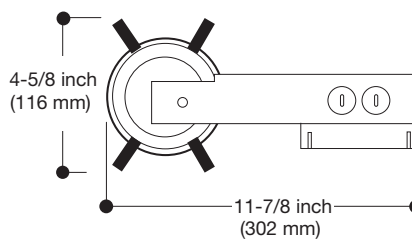

DESCRIPTION

The H99RTAT is a small aperture Non-IC AIR-TITE™ housing for providing accent and task lighting. The H99RTAT is designed for use in non-insulated existing ceilings. Non-IC Housing is AIR-TITE™ but insulation must be kept 3 inches away from all sides of housing. For installation from below the ceiling.

Catalog #	Type
Project	
Comments	
Prepared by	Date

SPECIFICATION FEATURES

Housing

Formed of CRS with powder coat finish.

Remodel Clips

Four remodel clips secure housing and accommodates 1/2" and 5/8" ceiling materials.

Junction Box

- Seven 1/2" trade size conduit knockouts with true pry-out slots.
- Four pryouts with integral strain relief for non-metallic sheathed cable

"Quick Connect" Connectors

Three quick connect wiring connectors included.

Socket

Fixed position porcelain socket with nickel plated brass screw shell provides consistent lamp positioning.

Thermal Protector

Thermal protector deactivates fixture if overheating occurs due to improper lamping or misapplied insulation.

Labels

- UL/cUL Listed 1598 Luminaire
- UL/cUL Damp Location Listed
- UL/cUL Listed for Wet Location, covered ceiling - with select trims
- Certified Under ASTM-E283 for air tight construction
- IP rated (Improper Lamp)

H99RTAT

4" Non-Insulated Ceiling AIR-TITE™ Recessed Remodel Housing

4" TRIMS

FOR USE IN NONINSULATED CEILINGS OR INSULATED CEILINGS WHERE INSULATION CAN BE KEPT 3" FROM ALL SIDES OF FIXTURE FOR USE IN EXISTING CEILINGS