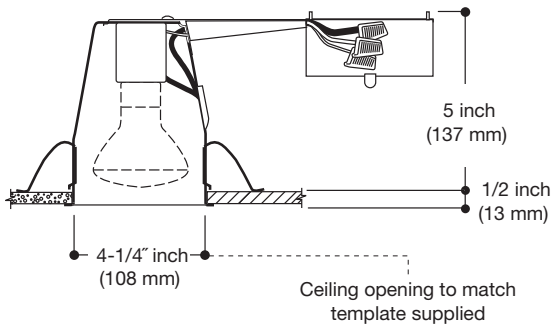

DESCRIPTION

The H99RTAT is a small aperture Non-IC AIR-TITE™ housing for providing accent and task lighting. The H99RTAT is designed for use in non-insulated existing ceilings. Non-IC Housing is AIR-TITE™ but insulation must be kept 3 inches away from all sides of housing. For installation from below the ceiling.

Catalog #	Type
Project	
Comments	
Prepared by	Date

SPECIFICATION FEATURES

Housing

Formed of CRS with powder coat finish.

Remodel Clips

Four remodel clips secure housing and accommodates 1/2" and 5/8" ceiling materials.

Junction Box

- Seven 1/2" trade size conduit knockouts with true pry-out slots.
- Four pryouts with integral strain relief for non-metallic sheathed cable

"Quick Connect" Connectors

Three quick connect wiring connectors included.

Socket

Fixed position porcelain socket with nickel plated brass screw shell provides consistent lamp positioning.

Thermal Protector

Thermal protector deactivates fixture if overheating occurs due to improper lamping or misapplied insulation.

Labels

- UL/cUL Listed 1598 Luminaire
- UL/cUL Damp Location Listed
- UL/cUL Listed for Wet Location, covered ceiling - with select trims
- Certified Under ASTM-E283 for air tight construction
- IP rated (Improper Lamp)

H99RTAT

4" Non-Insulated Ceiling AIR-TITE™ Recessed Remodel Housing

4" TRIMS

FOR USE IN NONINSULATED CEILINGS OR INSULATED CEILINGS WHERE INSULATION CAN BE KEPT 3" FROM ALL SIDES OF FIXTURE FOR USE IN EXISTING CEILINGS