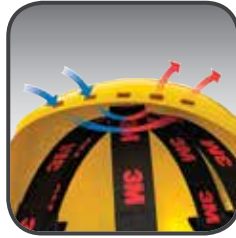

Optimized comfort with
3 levels of adjustment

Smooth, easy turning
ratchet suspension

H-700 Cap Style

Optional Uvicator™ Sensor lets wearer know when to replace hard hat due to UV exposure

Custom logo programs available

Absorbent brow pad provides comfort and ventilation

4- and 6-point suspension combinations

Optional venting encourages airflow

H-800 Full Brim

Colors Available

Red	Blue	White	Gray	Navy Blue	Black	Tan
Yellow	Green	Orange	High Viz Yellow	High Viz Orange	Pink	