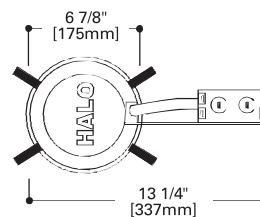

Top View

Ordering Information on reverse.