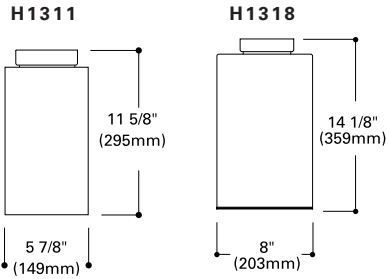

**H1310 R30 Downlight with Baffle**  
**Finish:** White (P), Bronze (BZ)  
**Lamp:** 75W R30

**Notes:** UL Damp Location Listed