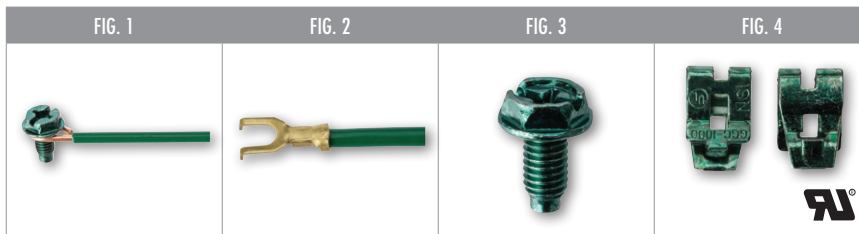

GROUNDING

Grounding Connectors

Grounding Pigtails (for solid & stranded wire) & Clips
PG, GGC, GSH, GSC Series

FEATURES

Solid Pigtails With Screws

- Pigtails are insulated conductors supplied with an attached ground screw on one end and the insulation stripped back one inch on the other end.
- Meets NEC requirements.

Stranded With Ring & Spade

- Supplied with a spade terminal on one end and a ring terminal with a captive green-dyed screw on the other end.
- 65 strand #12 AWG and 41 strand #14 AWG for maximum flexibility.

CAT. NO.	FIG. NO.	DESCRIPTION	STD. CTN. QTY.
PG14C	1	6.5 Inch 14 AWG Solid With Combo Screw - Green	50
PG12C	1	6.5 Inch 12 AWG Solid With Combo Screw - Green	50
PG12C-8	1	8 Inch 12 AWG Solid With Combo Screw - Green	50
PG14SC	2	8 Inch 14 AWG (41W) Stranded With Combo Slotted Screw	50
PG12SC	2	8 Inch 12 AWG (65W) Stranded With Combo Slotted Screw	50
GSH	3	Hex Head Green Grounding Screw	100
GSC	3	Combo Slotted Hex Screw	100
GGC-1000	4	Green Grounding Clips	100

- Pigtails are insulated conductors supplied with an attached ground screw on one end and the insulation stripped back one inch on the other end.
- Meets NEC requirements.

Stranded With Ring & Spade

- Supplied with a spade terminal on one end and a ring terminal with a captive green-dyed screw on the other end.
- 65 strand #12 AWG and 41 strand #14 AWG for maximum flexibility.