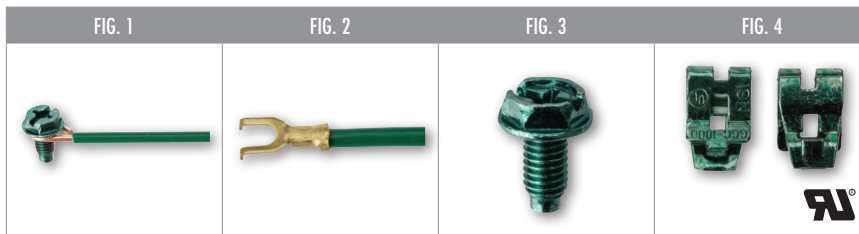

Stranded With Ring & Spade

- Supplied with a spade terminal on one end and a ring terminal with a captive green-dyed screw on the other end.
- 65 strand #12 AWG and 41 strand #14 AWG for maximum flexibility.

CAT. NO.	FIG. NO.	DESCRIPTION	STD. CTN. QTY.
PG14C	1	6.5 Inch 14 AWG Solid With Combo Screw - Green	50
PG12C	1	6.5 Inch 12 AWG Solid With Combo Screw - Green	50
PG12C-8	1	8 Inch 12 AWG Solid With Combo Screw - Green	50
PG14SC	2	8 Inch 14 AWG (41W) Stranded With Combo Slotted Screw	50
PG12SC	2	8 Inch 12 AWG (65W) Stranded With Combo Slotted Screw	50
GSH	3	Hex Head Green Grounding Screw	100
GSC	3	Combo Slotted Hex Screw	100
GGC-1000	4	Green Grounding Clips	100

GROUNDING

Scan QR code
for mobile access to
Grounding drawings.

GROUNDING

Grounding Connectors

Grounding Pigtails (for solid & stranded wire) & Clips
PG, GGC, GSH, GSC Series

FEATURES

Solid Pigtails With Screws

- Pigtails are insulated conductors supplied with an attached ground screw on one end and the insulation stripped back one inch on the other end.
- Meets NEC requirements.

Stranded With Ring & Spade

- Supplied with a spade terminal on one end and a ring terminal with a captive green-dyed screw on the other end.
- 65 strand #12 AWG and 41 strand #14 AWG for maximum flexibility.