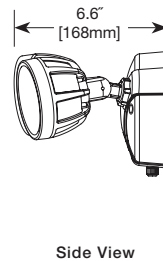

DUSK TO DAWN