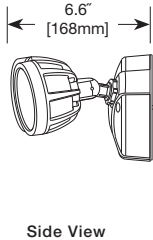

DESCRIPTION

The ALL-PRO™ LED Outdoor Security series is designed to provide superior security with the sustainability of LED Technology. Designed to be a direct replacement for traditional halogen and incandescent fixtures, these round low profile LED floodlights pack high performance into a small package. These fixtures are available in Flood, Motion and Dusk to Dawn configurations, and are made with durable die-cast aluminum.

Catalog #		Type
Project		
Comments		Date
Prepared by		

SPECIFICATION FEATURES

Construction

- Durable die-cast aluminum housing suitable for wet locations
- Powder coated bronze or white finish
- High reflectance polycarbonate reflector for maximum LED light output
- Tool-less head and motion sensor adjustment
- Tempered glass lens
- Suitable for wall or eave mounting using recessed junction box

Electrical

- 120VAC, 60Hz
- Maintenance-free LEDs with 50,000 hours of life
- Fixture operating temperature range from -30°C to 40°C
- UL and CUL listed for wet locations
- External supply wiring 75°C minimum

Motion Configuration

- Motion sensor detects motion 180° up to 70 feet
- Adjustable motion timer from 1 to 12 minutes

- Integral photocell prevents lights from turning on with motion during daylight hours
- Manual override allows fixture to operate as a standard floodlight at night for 6 hours

Optics

- Precision optics for maximum efficiency
- 5000K color temperature
- 1600 Lumens

Warranty

- 5 year limited warranty

LED TWIN ROUND SERIES

DIMENSIONS

MOTION

DUSK TO DAWN

FLOOD

MOUNTING

ORDERING INFORMATION