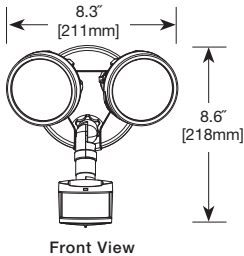

LED TWIN ROUND SERIES

DIMENSIONS

MOTION