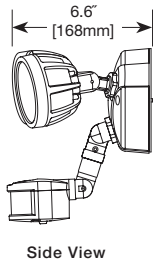

LED TWIN ROUND SERIES

DIMENSIONS

MOTION