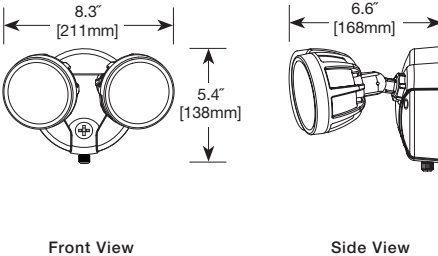

DUSK TO DAWN