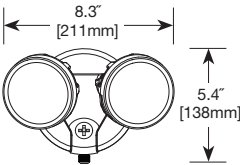

DUSK TO DAWN

Front View