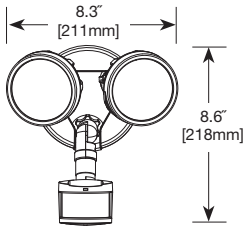

Optics

- Precision optics for maximum efficiency
- 5000K color temperature
- 1600 Lumens

Warranty

- 5 year limited warranty

LED TWIN ROUND SERIES

DIMENSIONS

MOTION

Front View