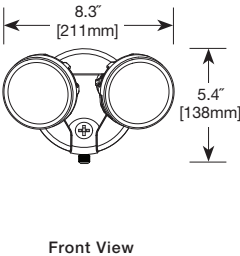

FLOOD

MOUNTING

ORDERING INFORMATION

Catalog Number	Product Description
MST18R17L	Bronze Twin LED with 180° Motion Sensor
MST18R17W	White Twin LED with 180° Motion Sensor
FTR1740L	Bronze Twin LED Floodlight
FTR1740LW	White Twin LED Floodlight
FTR1740LPC	Bronze Twin LED Floodlight with integrated photo control
FTR1740LPCW	White Twin LED Floodlight with integrated photo control