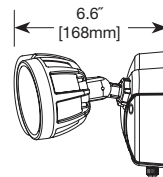

DESCRIPTION

The ALL-PRO™ LED Outdoor Security series is designed to provide superior security with the sustainability of LED Technology. Designed to be a direct replacement for traditional halogen and incandescent fixtures, these round low profile LED floodlights pack high performance into a small package. These fixtures are available in Flood, Motion and Dusk to Dawn configurations, and are made with durable die-cast aluminum.

Catalog #		Type
Project		
Comments		Date
Prepared by		

SPECIFICATION FEATURES

Construction

- Durable die-cast aluminum housing suitable for wet locations
- Powder coated bronze or white finish
- High reflectance polycarbonate reflector for maximum LED light output
- Tool-less head and motion sensor adjustment
- Tempered glass lens
- Suitable for wall or eave mounting using recessed junction box

Electrical

- 120VAC, 60Hz
- Maintenance-free LEDs with 50,000 hours of life
- Fixture operating temperature range from -30°C to 40°C
- UL and CUL listed for wet locations
- External supply wiring 75°C minimum

Motion Configuration

- Motion sensor detects motion 180° up to 70 feet
- Adjustable motion timer from 1 to 12 minutes

- Integral photocell prevents lights from turning on with motion during daylight hours
- Manual override allows fixture to operate as a standard floodlight at night for 6 hours

Optics

- Precision optics for maximum efficiency
- 5000K color temperature
- 1600 Lumens

Warranty

- 5 year limited warranty

LED TWIN ROUND SERIES

DIMENSIONS

MOTION

DUSK TO DAWN

Front View

Side View

FLOOD

Front View

Side View

MOUNTING

ORDERING INFORMATION