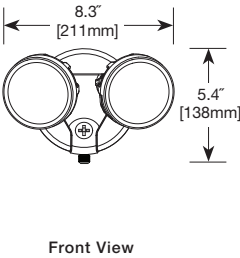

DUSK TO DAWN