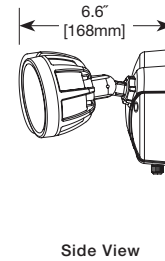

DUSK TO DAWN