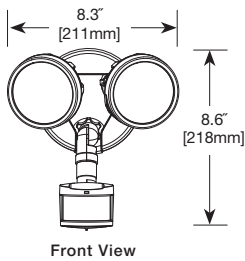

LED TWIN ROUND SERIES

DIMENSIONS

MOTION