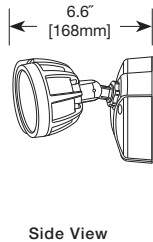

COOPER LIGHTING SOLUTIONS - ALL-PRO™

DESCRIPTION

The ALL-PRO™ LED Outdoor Security series is designed to provide superior security with the sustainability of LED Technology. Designed to be a direct replacement for traditional halogen and incandescent fixtures, these round low profile LED floodlights pack high performance into a small package. These fixtures are available in Flood, Motion and Dusk to Dawn configurations, and are made with durable die-cast aluminum.

Catalog #		Type
Project		
Comments		Date
Prepared by		

SPECIFICATION FEATURES

Construction

- Durable die-cast aluminum housing suitable for wet locations
- Powder coated bronze or white finish
- High reflectance polycarbonate reflector for maximum LED light output
- Tool-less head and motion sensor adjustment
- Tempered glass lens
- Suitable for wall or eave mounting using recessed junction box

Electrical

- 120VAC, 60Hz
- Maintenance-free LEDs with 50,000 hours of life
- Fixture operating temperature range from -30°C to 40°C
- UL and CUL listed for wet locations
- External supply wiring 75°C minimum

Motion Configuration

- Motion sensor detects motion 180° up to 70 feet
- Adjustable motion timer from 1 to 12 minutes

- Integral photocell prevents lights from turning on with motion during daylight hours
- Manual override allows fixture to operate as a standard floodlight at night for 6 hours

Optics

- Precision optics for maximum efficiency
- 5000K color temperature
- 1600 Lumens

Warranty

- 5 year limited warranty

LED TWIN ROUND SERIES

DIMENSIONS

MOTION

DUSK TO DAWN

FLOOD

MOUNTING

ORDERING INFORMATION