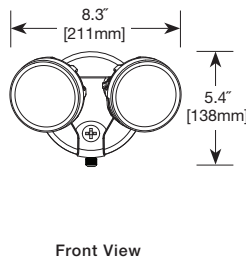

DUSK TO DAWN