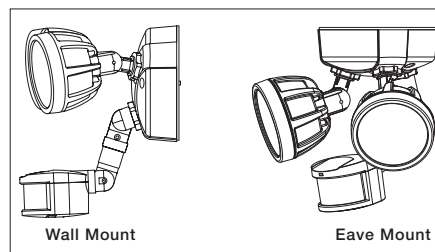

MOUNTING

ORDERING INFORMATION

Catalog Number	Product Description
MST18R17L	Bronze Twin LED with 180° Motion Sensor
MST18R17W	White Twin LED with 180° Motion Sensor
FTR1740L	Bronze Twin LED Floodlight
FTR1740LW	White Twin LED Floodlight
FTR1740LPC	Bronze Twin LED Floodlight with integrated photo control
FTR1740LPCW	White Twin LED Floodlight with integrated photo control

CERTIFICATION DATA

UL/CUL Wet Location Listed
Lighting Facts® Approved

TECHNICAL DATA

120V only
-30°C to 40°C Temperature Rating
External Supply Wiring 75° Minimum
Wall and Eave Mount