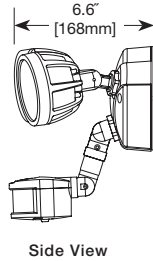

LED TWIN ROUND SERIES

DIMENSIONS

MOTION