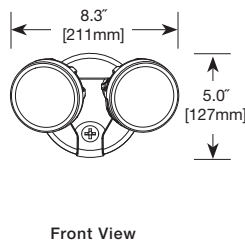

COOPER LIGHTING SOLUTIONS - ALL-PRO™

DESCRIPTION

The ALL-PRO™ LED Outdoor Security series is designed to provide superior security with the sustainability of LED Technology. Designed to be a direct replacement for traditional halogen and incandescent fixtures, these round low profile LED floodlights pack high performance into a small package. These fixtures are available in Flood, Motion and Dusk to Dawn configurations, and are made with durable die-cast aluminum.

Catalog #		Type
Project		
Comments		Date
Prepared by		

SPECIFICATION FEATURES

Construction

- Durable die-cast aluminum housing suitable for wet locations
- Powder coated bronze or white finish
- High reflectance polycarbonate reflector for maximum LED light output
- Tool-less head and motion sensor adjustment
- Tempered glass lens
- Suitable for wall or eave mounting using recessed junction box

Electrical

- 120VAC, 60Hz
- Maintenance-free LEDs with 50,000 hours of life
- Fixture operating temperature range from -30°C to 40°C
- UL and CUL listed for wet locations
- External supply wiring 75°C minimum

Motion Configuration

- Motion sensor detects motion 180° up to 70 feet
- Adjustable motion timer from 1 to 12 minutes

- Integral photocell prevents lights from turning on with motion during daylight hours
- Manual override allows fixture to operate as a standard floodlight at night for 6 hours

Optics

- Precision optics for maximum efficiency
- 5000K color temperature
- 1600 Lumens

Warranty

- 5 year limited warranty

LED TWIN ROUND SERIES

DIMENSIONS

MOTION

DUSK TO DAWN

FLOOD

MOUNTING

ORDERING INFORMATION