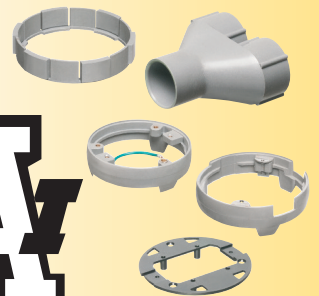

Arlington's FLOOR BOX and COVER KITS **FOR NEW CONCRETE** offer flexibility and convenience.

Made of heavy-duty plastic, our 4.5" non-metallic **concrete box** is a common size, that accommodates our 6" round covers as well as most other round covers on the market.

Our versatile concrete box covers are available with flip lids or threaded plugs in brass or nickel-plated brass. **And NOW plastic, in five colors, including paintable white!**

They offer easy installation of receptacles so they'll look great wherever they're installed!

For the **fastest** installation, our trapdoor covers ship **ready to use** with a pre-installed gasket and decorator-style receptacle.

A selection of leveling rings and adapters allows our covers to fit our boxes *and* most other manufacturers' concrete boxes.