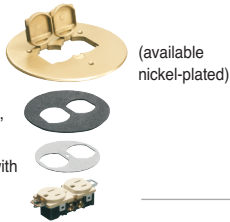

# Non-Metallic Floor Box and Cover Kits

*Put a Receptacle in New Concrete – The Easy, Low Cost Way!*

CATALOG NUMBER	UPC/DCI/NAED MFG. #018997	DESCRIPTION FINISH/COLOR, COVER STYLE	NOTES	UNIT PKG	STD PKG
FLBC4500	22010	4.5" Non-metallic <b>ROUND BOX</b> for Concrete Pours (conduit plugs, mud cover)		1	5

## FLB6230MB

Includes brass cover with flip lids, gaskets, receptacle.

Also available with threaded plugs (not shown)