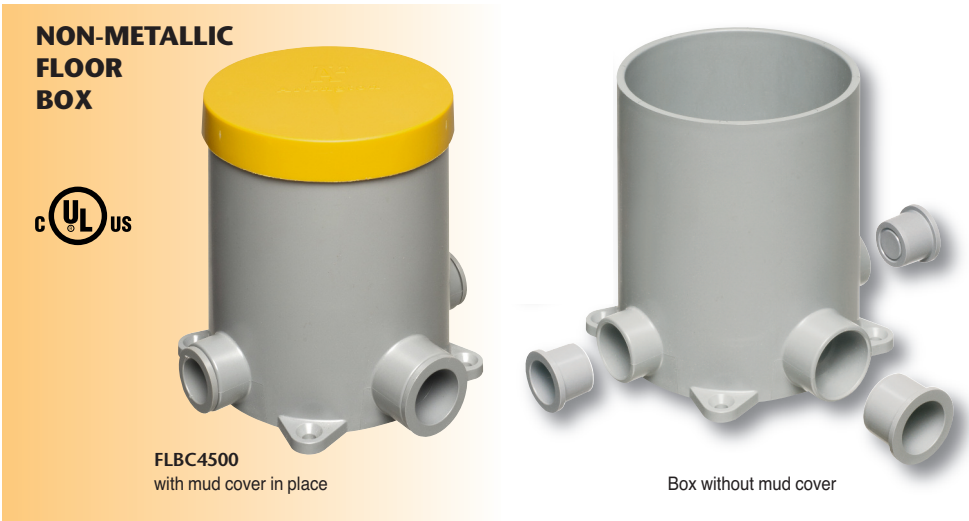

Our versatile concrete box covers are available with flip lids or threaded plugs in brass or nickel-plated brass. **And NOW plastic, in five colors, including paintable white!**

They offer easy installation of receptacles so they'll look great wherever they're installed!

FLBT6615LR

ADAPTERS

FLBC4500AR	22004	Oversized Adapter Ring for 5" diameter concrete boxes		1	10
FLBC4500Y	22012	"Y" Adapter - Provides (2) 1" openings for conduit entering 1" hub		1	10

FLBC4500AR Oversized

FLBC4520LA closed

NEW!
more on reverse

Floor Box and Covers for New Concrete

Non-Metallic Concrete Box • Metal and Plastic Cover Kits

NON-METALLIC FLOOR BOX

FLBC4500
with mud cover in place

Box without mud cover