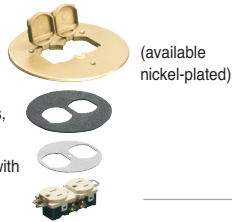

Our versatile concrete box covers are available with flip lids or threaded plugs in brass or nickel-plated brass. **And NOW plastic, in five colors, including paintable white!**

They offer easy installation of receptacles so they'll look great wherever they're installed!

For the **fastest** installation, our trapdoor covers ship **ready to use** with a pre-installed gasket and decorator-style receptacle.

A selection of leveling rings and adapters allows our covers to fit our boxes and most other manufacturers' concrete boxes.

A
Arlington

1 Stauffer Industrial Park
Scranton, PA 18517
800/233.4717
Fax 570/562.0646
www.aifittings.com

Non-Metallic Floor Box and Cover Kits

Put a Receptacle in New Concrete – The Easy, Low Cost Way!

Includes brass cover with flip lids, gaskets, receptacle.

Also available with threaded plugs (not shown)

METAL COVER KITS

FLB6230MB	22025	COVER KIT 6" Round, Brass w two flip lids	* hole pattern fits FLBC4500LR	1	10
FLB6230NL	22026	COVER KIT 6" Round, Nickel-plated w two flip lids	* hole pattern fits FLBC4500LR	1	10
FLB6220MB	22021	COVER KIT 6" Round, Brass w two threaded plugs	* hole pattern fits FLBC4500LR	1	10
FLB6220NL	22022	COVER KIT 6" Round, Nickel-plated w two threaded plugs	* hole pattern fits FLBC4500LR	1	10