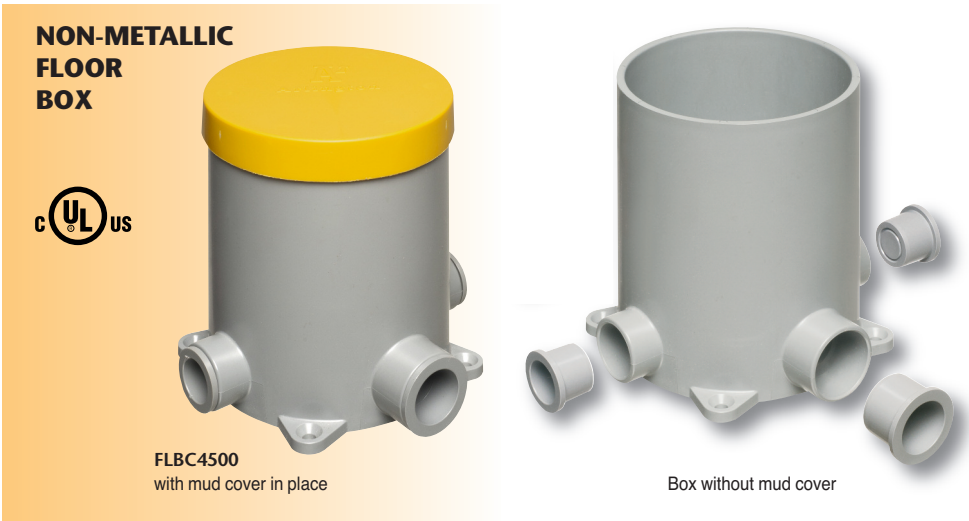

NEW!
more on reverse

Floor Box and Covers for New Concrete

Non-Metallic Concrete Box • Metal and Plastic Cover Kits

NON-METALLIC FLOOR BOX

FLBC4500
with mud cover in place

Box without mud cover

COVER KITS FOR BOX

PLASTIC COVERS
in 5 COLORS

NEW!

Arlington's cost-effective **FLOOR BOX KITS** offer installers the low cost, convenient way to install a receptacle flush with the floor wherever your customer needs one.

Arlington's FLOOR BOX and COVER KITS **FOR NEW CONCRETE** offer flexibility and convenience.

Made of heavy-duty plastic, our 4.5" non-metallic **concrete box** is a common size, that accommodates our 6" round covers as well as most other round covers on the market.

Our versatile concrete box covers are available with flip lids or threaded plugs in brass or nickel-plated brass. **And NOW plastic, in five colors, including paintable white!**

They offer easy installation of receptacles so they'll look great wherever they're installed!