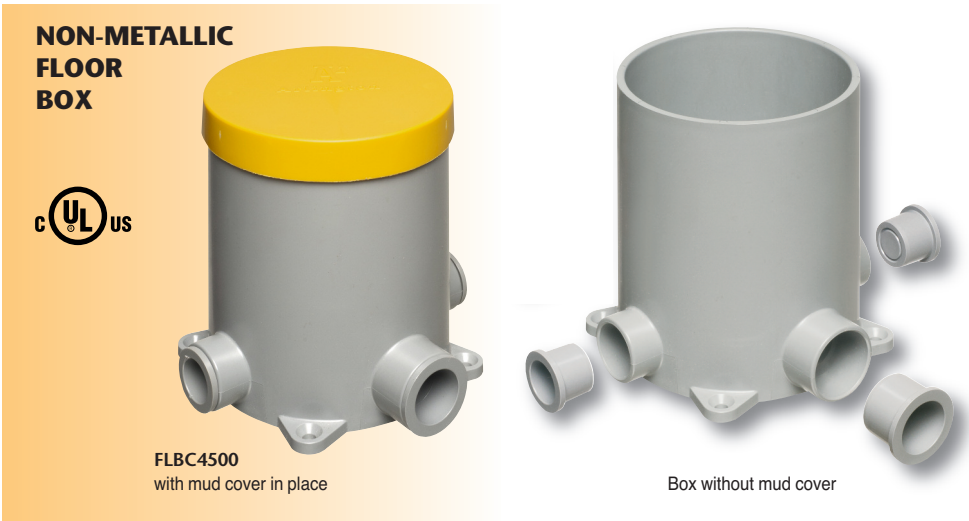

Our versatile concrete box covers are available with flip lids or threaded plugs in brass or nickel-plated brass. **And NOW plastic, in five colors, including paintable white!**

They offer easy installation of receptacles so they'll look great wherever they're installed!

FLBT6615LR

ADAPTERS

FLBC4500AR	22004	Oversized Adapter Ring for 5" diameter concrete boxes		1	10
FLBC4500Y	22012	"Y" Adapter - Provides (2) 1" openings for conduit entering 1" hub		1	10

FLBC4500AR Oversized

FLBC4500Y "Y"

Arlington

1 Stauffer Industrial Park
Scranton, PA 18517
800/233.4717
Fax 570/562.0646
www.aifittings.com

Distributed by

Patents pending Floor Box 0415/15M

FLB64520LA closed

PLASTIC COVERS in 5 COLORS

NEW!
more on reverse

Floor Box and Covers for New Concrete

Non-Metallic Concrete Box • Metal and Plastic Cover Kits

NON-METALLIC FLOOR BOX

FLBC4500
with mud cover in place

Box without mud cover

COVER KITS FOR BOX