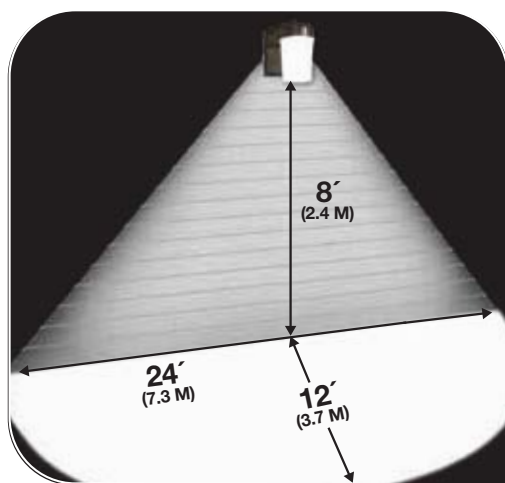

Coverage Area

Integral photo control

High impact weather resistant housing

Maintenance-free LEDs

Energy and Maintenance Savings

Savings	LED	13W Compact Fluorescent	60W Incandescent
Input Power¹	11W	15W	60W
Total energy costs	$33	$46	$180
Energy savings²	No cost	$13	$147
Maintenance savings³	No cost	$40	$38
Total Savings	No cost	$53	$185

¹Adjusted with ballast loss ²Savings based on operating 10hrs, 365 days @ $0.12/ kW-hr for 25,000 hours ³Assume 4-in-10 people replace fixtures based on mortality curve and $30 per replacement