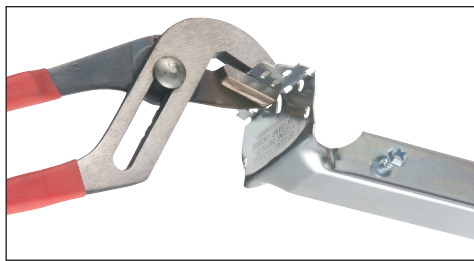

The box is set for on-center mounting but the 23.0 cubic inch plastic box is positionable anywhere along bracket so you can place the fan or fixture where you want it on the ceiling.

The FBR423 fan/fixture box delivers flush installation on ceilings up to 1-1/4" thick. The bracket ends are pre-set for a 1/2" ceiling. For other ceiling depths, simply bend the bracket ends along the appropriate score line engraved on the product.

- Easy mounting in new construction... fan bracket installation screws ship captive

- UL/CSA Listed

UL rating:

@24" on-center:
70 lb fan; 90 lb fixture

@16" on-center:
70 lb fan; 150 lb fixture

CSA rating: 50 lb fan or fixture

Bracket mounts securely to joists.

Loosen center screw to position box on bracket.

FBR423

Bracket ends are pre-set for a 1/2" ceiling. For other ceiling depths bend the bracket ends along the appropriate score line.