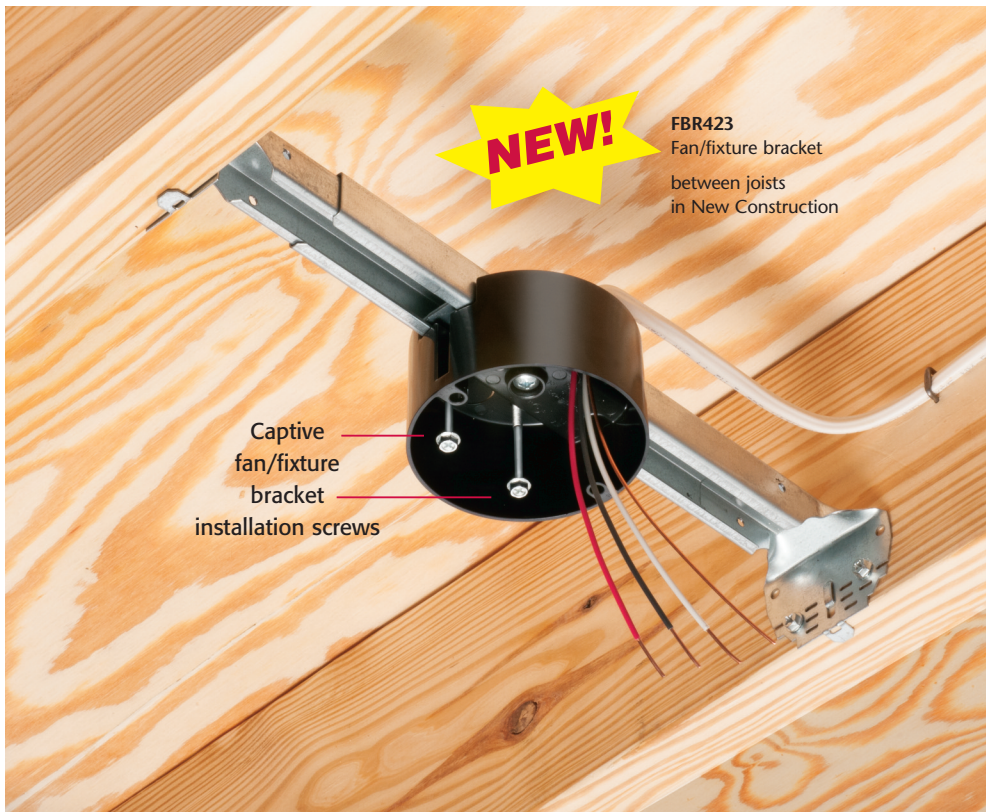

NEW!
LOW COST!

Low-Cost, Economical Fan/Fixture Box

with Adjustable Steel Bracket and Plastic Box

NEW!

FBR423
Fan/fixture bracket
between joists
in New Construction

Captive
fan/fixture
bracket
installation screws

Arlington's low cost, economical steel fan/fixture bracket with plastic box delivers super-secure, versatile on-center mounting.

Its steel bracket is fully adjustable to fit between joists spaced 16" to 24".

The box is set for on-center mounting but the 23.0 cubic inch plastic box is positionable anywhere along bracket so you can place the fan or fixture where you want it on the ceiling.

The FBR423 fan/fixture box delivers flush installation on ceilings up to 1-1/4" thick. The bracket ends are pre-set for a 1/2" ceiling. For other ceiling depths, simply bend the bracket ends along the appropriate score line engraved on the product.

- Easy mounting in new construction... fan bracket installation screws ship captive

- UL/CSA Listed

UL rating:

@24" on-center:
70 lb fan; 90 lb fixture

@16" on-center:
70 lb fan; 150 lb fixture

CSA rating: 50 lb fan or fixture