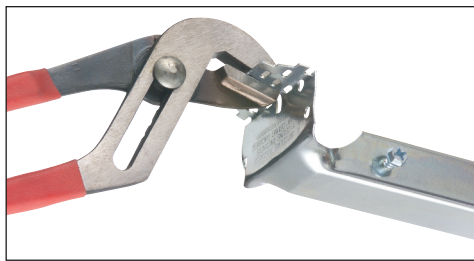

The FBR423 fan/fixture box delivers flush installation on ceilings up to 1-1/4" thick. The bracket ends are pre-set for a 1/2" ceiling. For other ceiling depths, simply bend the bracket ends along the appropriate score line engraved on the product.

- Easy mounting in new construction... fan bracket installation screws ship captive

- UL/CSA Listed

UL rating:

@24" on-center:
70 lb fan; 90 lb fixture

@16" on-center:
70 lb fan; 150 lb fixture

CSA rating: 50 lb fan or fixture

Bracket mounts securely to joists.

Loosen center screw to position box on bracket.

Bracket ends are pre-set for a 1/2" ceiling. For other ceiling depths bend the bracket ends along the appropriate score line.