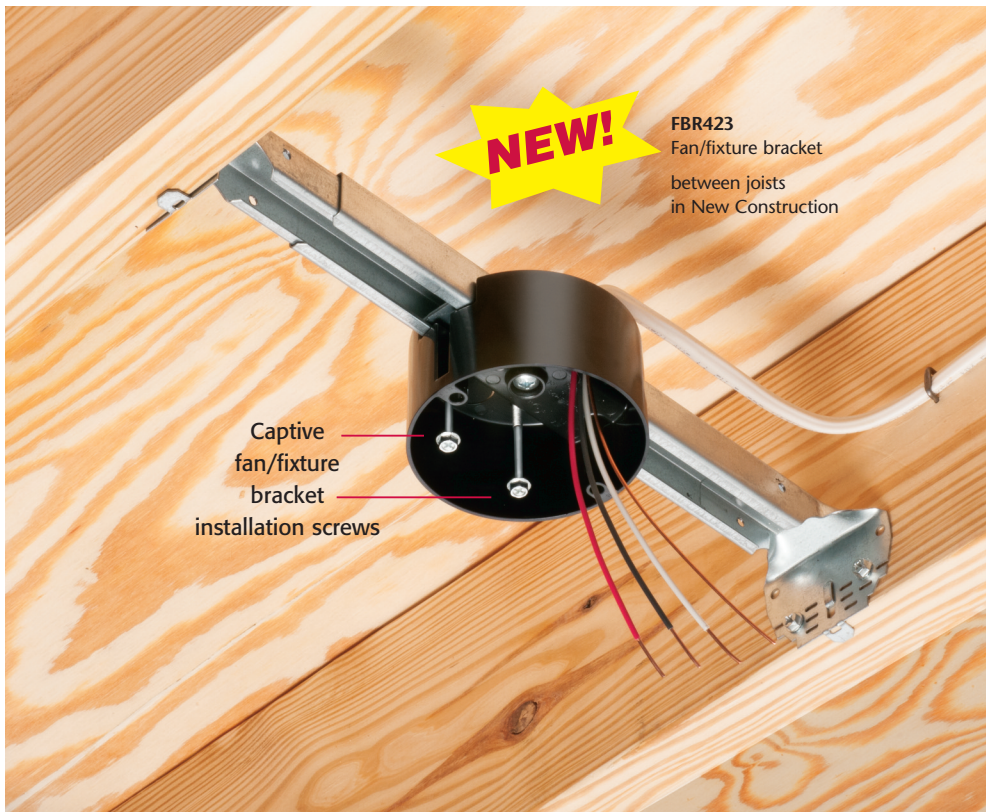

The box is set for on-center mounting but the 23.0 cubic inch plastic box is positionable anywhere along bracket so you can place the fan or fixture where you want it on the ceiling.

The FBR423 fan/fixture box delivers flush installation on ceilings up to 1-1/4" thick. The bracket ends are pre-set for a 1/2" ceiling. For other ceiling depths, simply bend the bracket ends along the appropriate score line engraved on the product.

Bracket mounts securely to joists.

Loosen center screw to position box on bracket.

FBR423

Bracket ends are pre-set for a 1/2" ceiling. For other ceiling depths bend the bracket ends along the appropriate score line.

NEW!
LOW COST!

Low-Cost, Economical Fan/Fixture Box

with Adjustable Steel Bracket and Plastic Box

Arlington's low cost, economical steel fan/fixture bracket with plastic box delivers super-secure, versatile on-center mounting.

Its steel bracket is fully adjustable to fit between joists spaced 16" to 24".

The box is set for on-center mounting but the 23.0 cubic inch plastic box is positionable anywhere along bracket so you can place the fan or fixture where you want it on the ceiling.