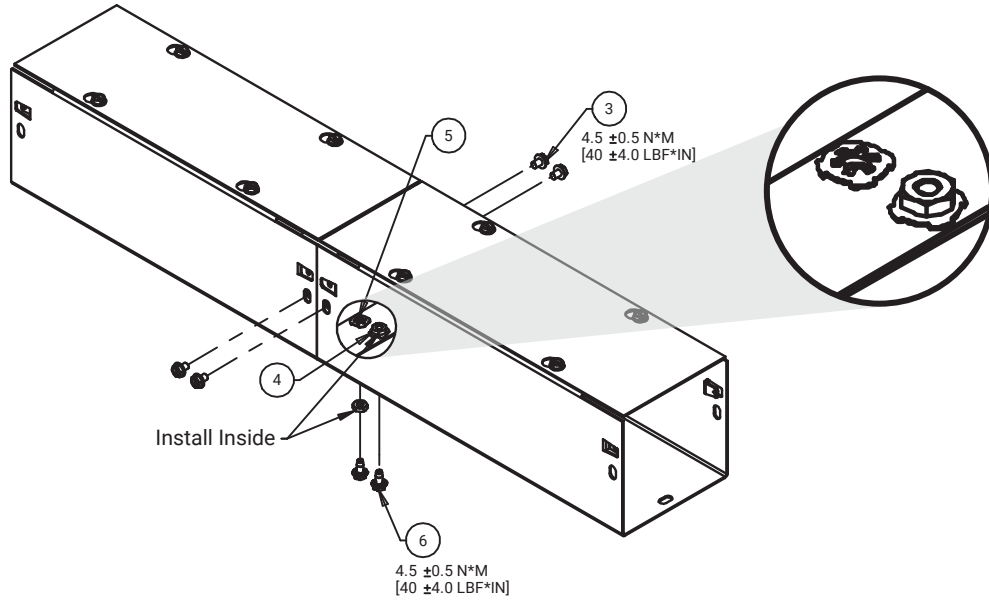

Type 1 Wireway Snap Connect Feature

Installation Instructions

<p>1</p>  <p>(0x)</p>	<p>2</p>  <p>(0x)</p>	<p>3 SCR HEX 10-32X.250</p>  <p>(4x)</p>
<p>4 NUT HEX10-32</p>  <p>(2x)</p>	<p>5 WASH LOCK #10</p>  <p>(2x)</p>	<p>6 SCR 10-32X.367</p>  <p>(2x)</p>

STEPS

3

4 Snap Connect Wireway Engagement

5 Snap Connect Wireway Securing

6

Our powerful portfolio of brands:

CADDY ERICO HOFFMAN ILSCO SCHROFF TRACHTE