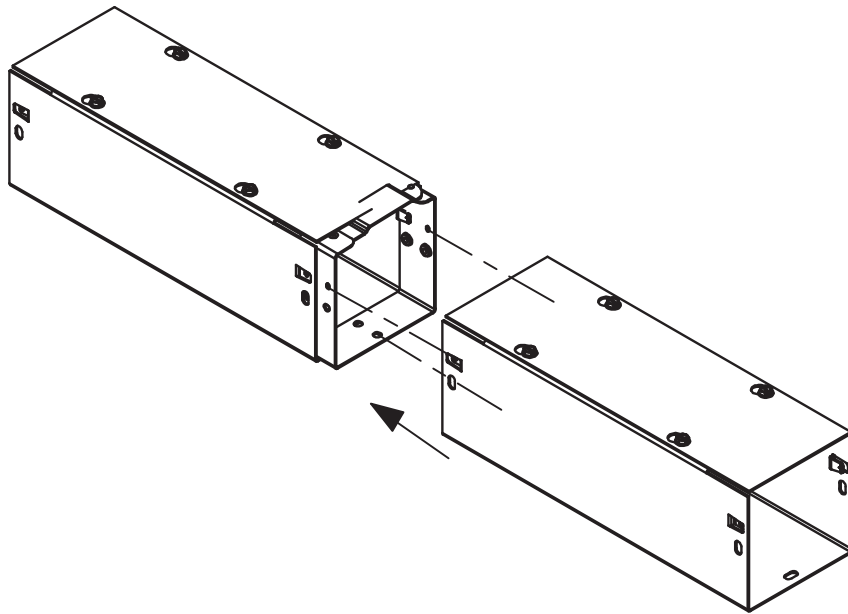

3

4 Snap Connect Wireway Engagement