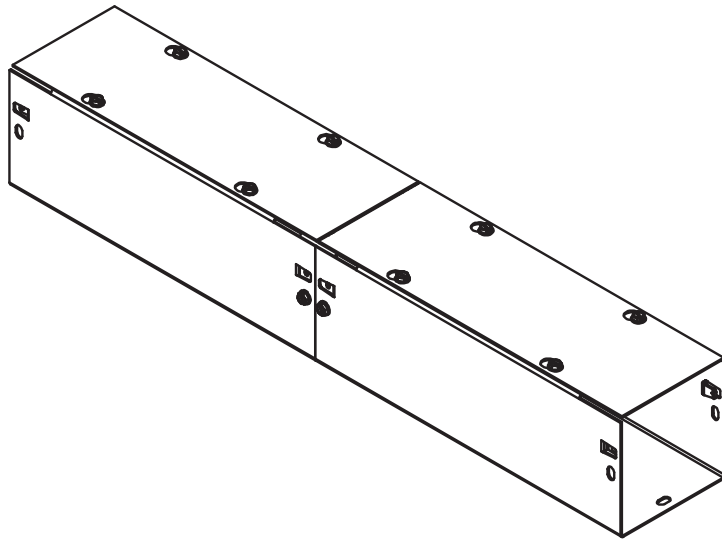

Type 1 Wireway Snap Connect Feature

Installation Instructions

<p>1</p>  <p>(0x)</p>	<p>2</p>  <p>(0x)</p>	<p>3 SCR HEX 10-32X.250</p>  <p>(4x)</p>
<p>4 NUT HEX10-32</p>  <p>(2x)</p>	<p>5 WASH LOCK #10</p>  <p>(2x)</p>	<p>6 SCR 10-32X.367</p>  <p>(2x)</p>

STEPS

3

4 Snap Connect Wireway Engagement

5 Snap Connect Wireway Securing

6

Our powerful portfolio of brands:

CADDY ERICO HOFFMAN ILSCO SCHROFF TRACHTE