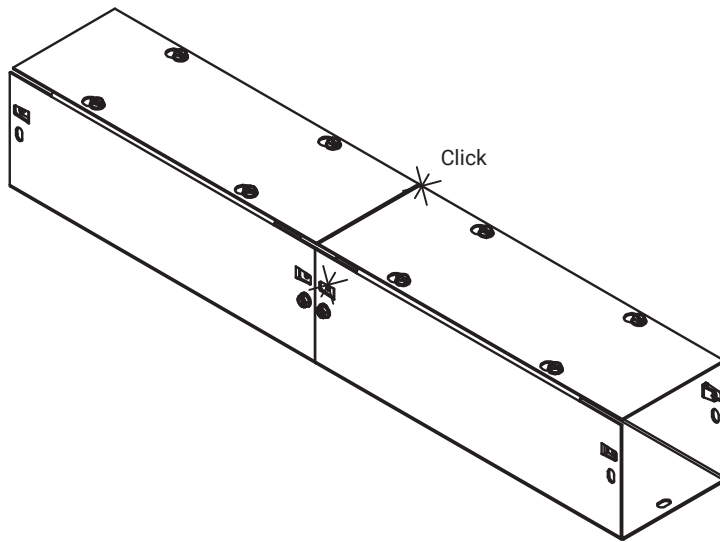

4 Snap Connect Wireway Engagement