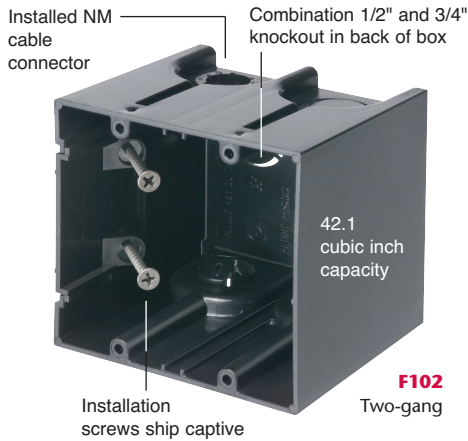

Inserting **F102D** divider  
in Four-gang **F104** ONE-BOX

Fast and easy to install, Arlington's versatile outlet box is the **ONE-BOX™** for new or old work.

It mounts directly to a wood or steel stud for a super secure installation.

#### **Old Work**

ONE-BOX provides a secure installation, mounting directly to the stud – rather than to just the drywall.

- Single gang offers extra-large capacity: 22 cubic inches
- UL Listed, 2-Hour Fire Rating
- Single and multiple gangs include installed NM cable connector
- Horizontal and vertical styles
- Optional low voltage separator for multiple gang boxes

# ONE-BOX™ Non-Metallic Outlet Boxes

*Secure Installation • Mounts Directly to a Wood or Steel Stud*

**1** Attach ONE-BOX to wood or steel stud with captive installation screws. If box is too far forward or back, back the screws out to reposition.

**3** Mount ONE-BOX directly to stud with shipped in place screws.

CATALOG NUMBER	UPC/DCI/NAED MFG. #018997	DESCRIPTION / CUBIC INCH CAPACITY	UNIT PKG	STD PKG
F101	43626	Single gang, Vertical / 22.0	50	50
F101H	43634	Single gang, Horizontal / 22.0	20	20
F102	43640	Two-gang, Vertical / 42.1	25	25
F102D	43544	Voltage divider	25	25
F103	43641	Three-gang, Vertical / 66.2	20	20
F104	43642	Four-gang, Vertical / 80.5	20	20