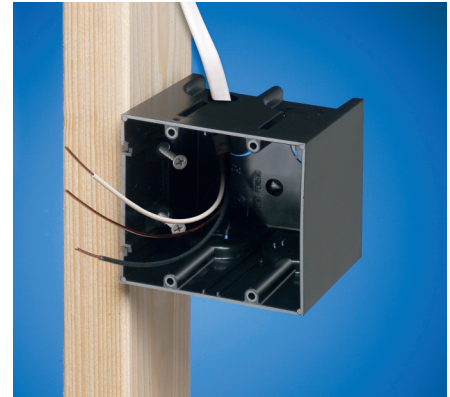

Inserting **F102D** divider  
in Four-gang **F104** ONE-BOX

Fast and easy to install, Arlington's versatile outlet box is the **ONE-BOX™** for new or old work.

It mounts directly to a wood or steel stud for a super secure installation.

#### **Old Work**

ONE-BOX provides a secure installation, mounting directly to the stud – rather than to just the drywall.

- Single gang offers extra-large capacity: 22 cubic inches
- UL Listed, 2-Hour Fire Rating
- Single and multiple gangs include installed NM cable connector
- Horizontal and vertical styles
- Optional low voltage separator for multiple gang boxes

# ONE-BOX™ Non-Metallic Outlet Boxes

*Secure Installation • Mounts Directly to a Wood or Steel Stud*

**1** Attach ONE-BOX to wood or steel stud with captive installation screws. If box is too far forward or back, back the screws out to reposition.

**2** Pull wire through NM cable connector. (ships installed)

**1** Position ONE-BOX adjacent to stud. Use box as template to cut hole.

**2** Pull wire through installed NM cable connector. Insert ONE-BOX.