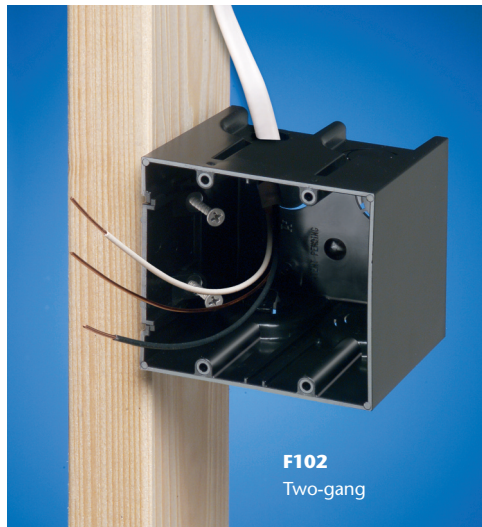

# ONE-BOX™ Non-Metallic Outlet Boxes

*The Versatile Outlet Box for New or Old Work • 2-Hour Fire Rating*

**MOUNTS  
DIRECTLY  
to Wood or  
Steel Stud**

**F101**  
The Versatile  
Outlet Box

**F102**  
Two-gang

Inserting **F102D** divider  
in Four-gang **F104** ONE-BOX

Fast and easy to install, Arlington's versatile outlet box is the **ONE-BOX™** for new or old work.

It mounts directly to a wood or steel stud for a super secure installation.

Angled screws inside the ONE-BOX affix it firmly to the stud. It has no "wings" so there's no wobble.

#### **Old Work**

ONE-BOX provides a secure installation, mounting directly to the stud – rather than to just the drywall.

- Single gang offers extra-large capacity: 22 cubic inches
- UL Listed, 2-Hour Fire Rating
- Single and multiple gangs include installed NM cable connector
- Horizontal and vertical styles
- Optional low voltage separator for multiple gang boxes