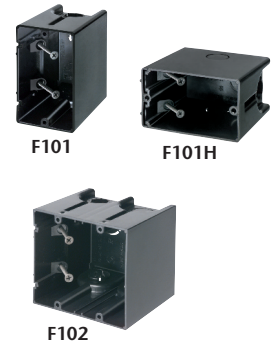

ONE-BOX™ Non-Metallic Outlet Boxes

Secure Installation • Mounts Directly to a Wood or Steel Stud

1 Attach ONE-BOX to wood or steel stud with captive installation screws. If box is too far forward or back, back the screws out to reposition.

2 Pull wire through NM cable connector. (ships installed)

1 Position ONE-BOX adjacent to stud. Use box as template to cut hole.

2 Pull wire through installed NM cable connector. Insert ONE-BOX.

3 Mount ONE-BOX directly to stud with shipped in place screws.

CATALOG NUMBER	UPC/DCI/NAED MFG. #018997	DESCRIPTION / CUBIC INCH CAPACITY	UNIT PKG	STD PKG
F101	43626	Single gang, Vertical / 22.0	50	50
F101H	43634	Single gang, Horizontal / 22.0	20	20
F102	43640	Two-gang, Vertical / 42.1	25	25
F102D	43544	Voltage divider	25	25
F103	43641	Three-gang, Vertical / 66.2	20	20
F104	43642	Four-gang, Vertical / 80.5	20	20

Add suffix 'GC' when ordering in Canada, to include ground clip, for example F101GC

2-Hour Fire Rating

Arlington®

1 Stauffer Industrial Park
Scranton, PA 18517
800/233.4717 • Fax 570/562.0646
www.aifittings.com

Made in USA

Distributed by