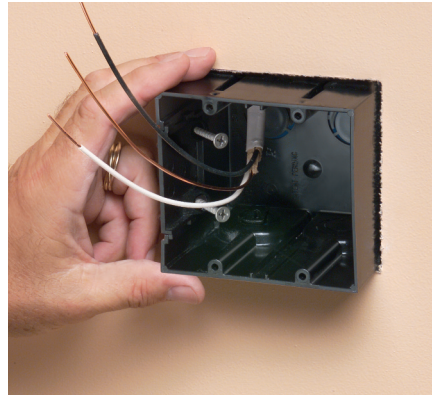

# ONE-BOX™ Non-Metallic Outlet Boxes

*Secure Installation • Mounts Directly to a Wood or Steel Stud*

**1** Attach ONE-BOX to wood or steel stud with captive installation screws. If box is too far forward or back, back the screws out to reposition.

**2** Pull wire through NM cable connector. (ships installed)

**1** Position ONE-BOX adjacent to stud. Use box as template to cut hole.

**2** Pull wire through installed NM cable connector. Insert ONE-BOX.