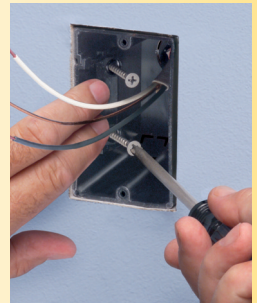

Inserting **F102D** divider  
in Four-gang **F104** ONE-BOX

Fast and easy to install, Arlington's versatile outlet box is the **ONE-BOX™** for new or old work.

It mounts directly to a wood or steel stud for a super secure installation.

Angled screws inside the ONE-BOX affix it firmly to the stud. It has no "wings" so there's no wobble.

#### **Old Work**

ONE-BOX provides a secure installation, mounting directly to the stud – rather than to just the drywall.

- Single gang offers extra-large capacity: 22 cubic inches
- UL Listed, 2-Hour Fire Rating
- Single and multiple gangs include installed NM cable connector
- Horizontal and vertical styles
- Optional low voltage separator for multiple gang boxes