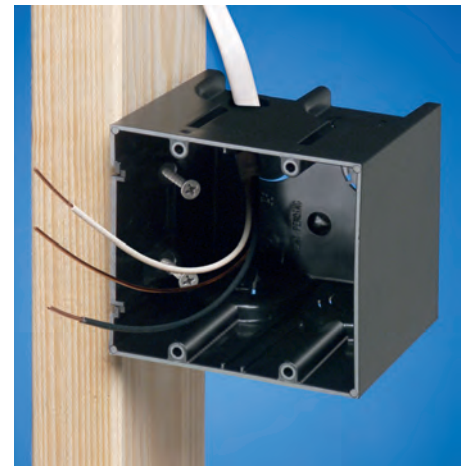

OLD WORK

ONE-BOX provides a secure installation. It mounts directly to the stud, not just the drywall.

- Extra-large cubic inch capacity
- cULus Listed
- Single gang (horizontal and vertical) and multiple gang styles
- For power and low voltage applications with the F102D voltage separator installed
- Installed NM cable connector

Angled screws inside the ONE-BOX affix it firmly to the stud. It has no wings so there's no wobble.

NEW WORK

ONE-BOX set too far forward or back? No problem. Back the screws out and adjust it.

OLD WORK

ONE-BOX provides a secure installation. It mounts directly to the stud, not just the drywall.

Arlington

1 Stauffer Industrial Park
Scranton, PA 18517

800/233.4717

Fax 570/562.0646

www.aifittings.com

ONE-BOX™ Non-Metallic Outlet Boxes

Secure Installation • Mounts Directly to a Wood or Steel Stud

1 Attach ONE-BOX to wood or steel stud with captive installation screws. If the box is too far forward or back, simply back the screws out and reposition it.

2 Pull wire through the connector. (ships with installed NM cable connector)

1 For old work, position ONE-BOX adjacent to stud. Use box as the template to cut hole.

2 Pull wire. Insert ONE-BOX.

3 Mount ONE-BOX directly to stud with shipped in place screws.