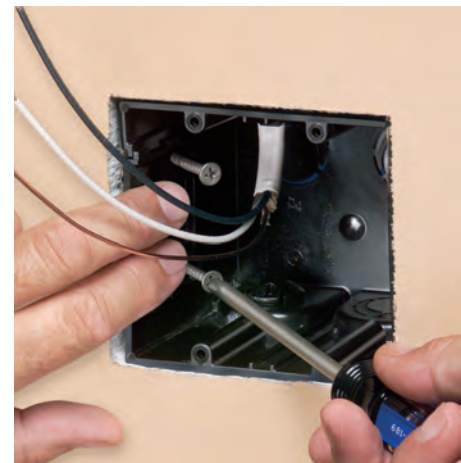

Angled screws inside the ONE-BOX affix it firmly to the stud. It has no wings so there's no wobble.

NEW WORK

ONE-BOX set too far forward or back? No problem. Back the screws out and adjust it.

OLD WORK

ONE-BOX provides a secure installation. It mounts directly to the stud, not just the drywall.

Arlington

1 Stauffer Industrial Park
Scranton, PA 18517

800/233.4717

Fax 570/562.0646

www.aifittings.com

ONE-BOX™ Non-Metallic Outlet Boxes

Secure Installation • Mounts Directly to a Wood or Steel Stud

1 Attach ONE-BOX to wood or steel stud with captive installation screws. If the box is too far forward or back, simply back the screws out and reposition it.

2 Pull wire through the connector. (ships with installed NM cable connector)

1 For old work, position ONE-BOX adjacent to stud. Use box as the template to cut hole.

2 Pull wire. Insert ONE-BOX.

3 Mount ONE-BOX directly to stud with shipped in place screws.