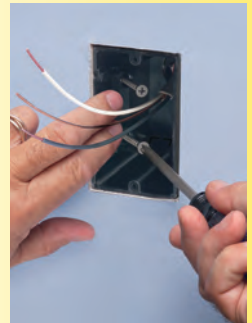

Angled screws inside the ONE-BOX affix it firmly to the stud. It has no wings so there's no wobble.

NEW WORK

ONE-BOX set too far forward or back? No problem. Back the screws out and adjust it.

OLD WORK

ONE-BOX provides a secure installation. It mounts directly to the stud, not just the drywall.