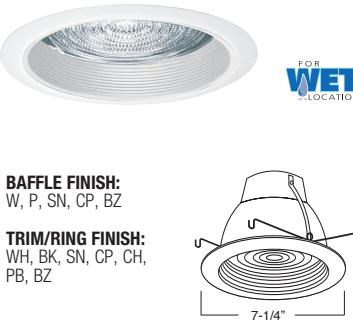

TRIM/RING FINISH:
WH, BK, SN, CP, CH, PB, BZ

FOR WET LOCATION

**AF606CP (SOCKET SUPPORTING)
METAL DROP OPAL SHOWER TRIM**

LENS:
DROP OPAL

TRIM/RING FINISH:
WH, BK, SN, CP, CH, PB, BZ

FOR WET LOCATION

**AF636W-WH (SOCKET SUPPORTING)
BAFFLE W/ FRESNEL LENS**