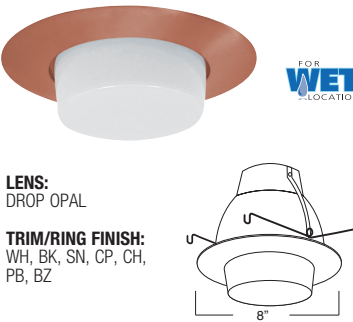

NEW

**AF601CP (SOCKET SUPPORTING)
METAL ALBALITE SHOWER TRIM**

LENS:
ALBALITE

TRIM/RING FINISH:
WH, BK, SN, CP, CH, PB, BZ

FOR WET LOCATION

**AF605PB (SOCKET SUPPORTING)
METAL FRESNEL SHOWER TRIM**

LENS:
FRESNEL

TRIM/RING FINISH:
WH, BK, SN, CP, CH, PB, BZ

FOR WET LOCATION

**AF606CP (SOCKET SUPPORTING)
METAL DROP OPAL SHOWER TRIM**

LENS:
DROP OPAL

TRIM/RING FINISH:
WH, BK, SN, CP, CH, PB, BZ

FOR WET LOCATION

**AF636W-WH (SOCKET SUPPORTING)
BAFFLE W/ FRESNEL LENS**