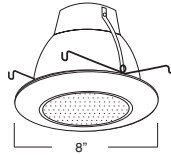

6" EZ SERIES Incandescent Trims

(LAMP WATTAGE: (1) MAXIMUM 75W R/PAR30, 60W A19, 65W BR30)

Catalog Number:

Project Name:

Type:

Note:

REFLECTOR FINISH:
CL, RG, W, MB, CP,
SN, SHZ

TRIM/RING FINISH:
WH, BK, SN, CP, CH,
PB, BZ

7-1/4"

REFLECTOR FINISH:
CL, RG, W, MB, CP,
SN, SHZ

TRIM/RING FINISH:
WH, BK, SN, CP, CH,
PB, BZ

7-1/4"

BAFFLE FINISH:
W, P, SN, CP, BZ

TRIM/RING FINISH:
WH, BK, SN, CP, CH,
PB, BZ

7-1/4"

LENS:
ALBALITE

TRIM/RING FINISH:
WHITE PLASTIC

8"

LENS:
FRESNEL

TRIM/RING FINISH:
WHITE PLASTIC

8"

LENS:
DROP OPAL

TRIM/RING FINISH:
WHITE PLASTIC

8"

TRIM/RING FINISH:
WH, BK, SN, CP, CH,
PB, BZ

8"

TRIM/RING FINISH:
WH, BK, SN, CP, CH,
PB, BZ

BAFFLE FINISH:
W, P, SN, CP, BZ

TRIM/RING FINISH:
WH, BK, SN, CP, CH,
PB, BZ

EYEBALL FINISH:
WH, BK, SN, CP, CH, PB, BZ

7-1/4"

TRIM/RING FINISH:
WH, BK, SN, CP, CH,
PB, BZ

8"

BAFFLE FINISH:
W, P, SN, CP, BZ

TRIM/RING FINISH:
WH, BK, SN, CP, CH,
PB, BZ

7-1/4"

BAFFLE		REFLECTOR		TRIM RING	
W	White	CL	Chrome	WH	White
P	Black	RG	Gold	BK	Black
SN	Satin Nickel	W	White	SN	Satin Nickel
CP	Copper	MB	Black	CP	Copper
BZ	Bronze	CP	Copper	CH	Chrome
		SN	Satin Nickel	PB	Polish Brass
				BZ	Bronze

*For custom baffle, reflector, trim ring, glass color and lens options, please consult factory.