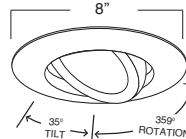

C. BAR HANGERS - Preinstalled bar hangers allow housing to be positioned and locked at any point within a 24" joist span. They can be positioned on either the long or short axis of the housing and can be shortened for 12" joists. They contain a double-headed real nail for secure attachment into the joist. Bar hanger nails are installed on a 20° downward angle for better contact, and the 90° pivoting mounting plate makes installation fast and accurate. Bar hangers can fit onto T-Bar spline with additional slots and holes for special mounting methods if necessary.

**B609W-WH
REGRESSED EYEBALL WITH BAFFLE**

BAFFLE FINISH:
W, P, SN, CP, BZ

TRIM/RING FINISH:
WH, BK, SN, CP, CH,
PB, BZ

EYEBALL FINISH:
WH, BK, SN, CP, CH, PB, BZ

7-1/4"

**B663PB
PAR30 GIMBAL RING**

TRIM/RING FINISH:
WH, BK, SN, CP, CH,
PB, BZ