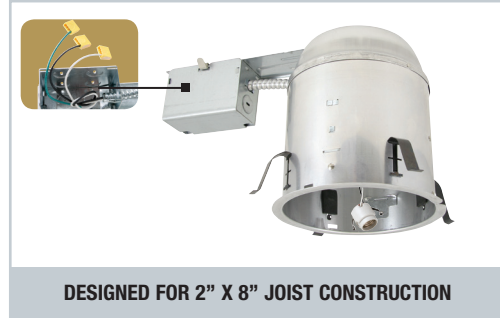

EZ6RIC-AT 6" UNIVERSAL IC REMODEL HOUSING WITH LOOSE SOCKET AND QUICK CONNECTORS

DESIGNED FOR 2" X 8" JOIST CONSTRUCTION

DESCRIPTION

Thermally protected, IC rated specification grade remodel recessed housing. For remodeling installations where housing will be in direct contact with insulation. Accommodates up to 75W PAR30, R30 lamps, 60W A19 lamps, 65W BR30 lamp, up to 12W LED PAR30 lamps and RL series LED retrofit module.