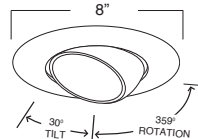

C. BAR HANGERS - Preinstalled bar hangers allow housing to be positioned and locked at any point within a 24" joist span. They can be positioned on either the long or short axis of the housing and can be shortened for 12" joists. They contain a double-headed real nail for secure attachment into the joist. Bar hanger nails are installed on a 20° downward angle for better contact, and the 90° pivoting mounting plate makes installation fast and accurate. Bar hangers can fit onto T-Bar spline with additional slots and holes for special mounting methods if necessary.

LENS:
DROP OPAL

TRIM/RING FINISH:
WHITE PLASTIC

8"

**AF633CP
SOCKET SUPPORTING R/PAR30 OPEN TRIM**

TRIM/RING FINISH:
WH, BK, SN, CP, CH,
PB, BZ

8"

**B602SN
EYEBALL**

TRIM/RING FINISH:
WH, BK, SN, CP, CH,
PB, BZ