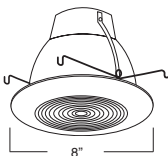

C. BAR HANGERS - Preinstalled bar hangers allow housing to be positioned and locked at any point within a 24" joist span. They can be positioned on either the long or short axis of the housing and can be shortened for 12" joists. They contain a double-headed real nail for secure attachment into the joist. Bar hanger nails are installed on a 20° downward angle for better contact, and the 90° pivoting mounting plate makes installation fast and accurate. Bar hangers can fit onto T-Bar spline with additional slots and holes for special mounting methods if necessary.

7-1/4"

**AF638W-WH (SOCKET SUPPORTING)
BAFFLE W/ DROP OPAL LENS**

BAFFLE FINISH:
W, P, SN, CP, BZ

TRIM/RING FINISH:
WH, BK, SN, CP, CH,
PB, BZ

7-1/4"

**AF601L (SOCKET SUPPORTING)
PLASTIC ALBALITE SHOWER TRIM**

LENS:
ALBALITE

TRIM/RING FINISH:
WHITE PLASTIC

8"

**AF605L (SOCKET SUPPORTING)
PLASTIC FRESNEL SHOWER TRIM**

LENS:
FRESNEL

TRIM/RING FINISH:
WHITE PLASTIC

8"

**AF606L (SOCKET SUPPORTING)
PLASTIC DROP OPAL SHOWER TRIM**

LENS:
DROP OPAL

TRIM/RING FINISH:
WHITE PLASTIC

8"

**AF633CP
SOCKET SUPPORTING R/PAR30 OPEN TRIM**

TRIM/RING FINISH:
WH, BK, SN, CP, CH,
PB, BZ

8"

**B602SN
EYEBALL**

TRIM/RING FINISH:
WH, BK, SN, CP, CH,
PB, BZ