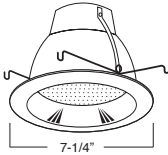

6" EZ SERIES Incandescent Trims

(LAMP WATTAGE: (1) MAXIMUM 75W R/PAR30, 60W A19, 65W BR30)

Catalog Number:

Project Name:

Type:

Note:

REFLECTOR FINISH:
CL, RG, W, MB, CP,
SN, SHZ

TRIM/RING FINISH:
WH, BK, SN, CP, CH,
PB, BZ

7-1/4"

REFLECTOR FINISH:
CL, RG, W, MB, CP,
SN, SHZ

TRIM/RING FINISH:
WH, BK, SN, CP, CH,
PB, BZ

7-1/4"

BAFFLE FINISH:
W, P, SN, CP, BZ

TRIM/RING FINISH:
WH, BK, SN, CP, CH,
PB, BZ

7-1/4"

LENS:
ALBALITE

TRIM/RING FINISH:
WHITE PLASTIC

8"

LENS:
FRESNEL

TRIM/RING FINISH:
WHITE PLASTIC

8"

LENS:
DROP OPAL

TRIM/RING FINISH:
WHITE PLASTIC

8"

TRIM/RING FINISH:
WH, BK, SN, CP, CH,
PB, BZ

8"

TRIM/RING FINISH:
WH, BK, SN, CP, CH,
PB, BZ

BAFFLE FINISH:
W, P, SN, CP, BZ

TRIM/RING FINISH:
WH, BK, SN, CP, CH,
PB, BZ

EYEBALL FINISH:
WH, BK, SN, CP, CH, PB, BZ

7-1/4"

TRIM/RING FINISH:
WH, BK, SN, CP, CH,
PB, BZ

8"

BAFFLE FINISH:
W, P, SN, CP, BZ

TRIM/RING FINISH:
WH, BK, SN, CP, CH,
PB, BZ

7-1/4"

BAFFLE		REFLECTOR		TRIM RING	
W	White	CL	Chrome	WH	White
P	Black	RG	Gold	BK	Black
SN	Satin Nickel	W	White	SN	Satin Nickel
CP	Copper	MB	Black	CP	Copper
BZ	Bronze	CP	Copper	CH	Chrome
		SN	Satin Nickel	PB	Polish Brass
				BZ	Bronze

*For custom baffle, reflector, trim ring, glass color and lens options, please consult factory.