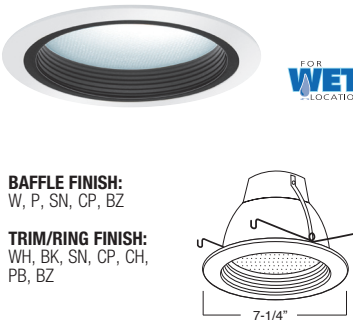

NEW

**AF601CP (SOCKET SUPPORTING)
METAL ALBALITE SHOWER TRIM**

LENS:
ALBALITE

TRIM/RING FINISH:
WH, BK, SN, CP, CH, PB, BZ

FOR WET LOCATION

**AF605PB (SOCKET SUPPORTING)
METAL FRESNEL SHOWER TRIM**

LENS:
FRESNEL

TRIM/RING FINISH:
WH, BK, SN, CP, CH, PB, BZ

FOR WET LOCATION

**AF606CP (SOCKET SUPPORTING)
METAL DROP OPAL SHOWER TRIM**

LENS:
DROP OPAL

TRIM/RING FINISH:
WH, BK, SN, CP, CH, PB, BZ

FOR WET LOCATION

**AF636W-WH (SOCKET SUPPORTING)
BAFFLE W/ FRESNEL LENS**

BAFFLE FINISH:
W, P, SN, CP, BZ

TRIM/RING FINISH:
WH, BK, SN, CP, CH, PB, BZ

FOR WET LOCATION

**AF635P-WH (SOCKET SUPPORTING)
BAFFLE W/ ALBALITE LENS**

BAFFLE FINISH:
W, P, SN, CP, BZ

TRIM/RING FINISH:
WH, BK, SN, CP, CH, PB, BZ