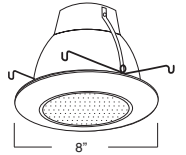

6" EZ SERIES Incandescent Trims

(LAMP WATTAGE: (1) MAXIMUM 75W R/PAR30, 60W A19, 65W BR30)

Catalog Number:

Project Name:

Type:

Note:

REFLECTOR FINISH:
CL, RG, W, MB, CP,
SN, SHZ

TRIM/RING FINISH:
WH, BK, SN, CP, CH,
PB, BZ

7-1/4"

REFLECTOR FINISH:
CL, RG, W, MB, CP,
SN, SHZ

TRIM/RING FINISH:
WH, BK, SN, CP, CH,
PB, BZ

7-1/4"

BAFFLE FINISH:
W, P, SN, CP, BZ

TRIM/RING FINISH:
WH, BK, SN, CP, CH,
PB, BZ

7-1/4"

LENS:
ALBALITE

TRIM/RING FINISH:
WHITE PLASTIC

8"

LENS:
FRESNEL

TRIM/RING FINISH:
WHITE PLASTIC

8"

LENS:
DROP OPAL

TRIM/RING FINISH:
WHITE PLASTIC

8"

TRIM/RING FINISH:
WH, BK, SN, CP, CH,
PB, BZ

8"

TRIM/RING FINISH:
WH, BK, SN, CP, CH,
PB, BZ

BAFFLE FINISH:
W, P, SN, CP, BZ

TRIM/RING FINISH:
WH, BK, SN, CP, CH,
PB, BZ

EYEBALL FINISH:
WH, BK, SN, CP, CH, PB, BZ

7-1/4"

TRIM/RING FINISH:
WH, BK, SN, CP, CH,
PB, BZ

8"

BAFFLE FINISH:
W, P, SN, CP, BZ

TRIM/RING FINISH:
WH, BK, SN, CP, CH,
PB, BZ

7-1/4"

BAFFLE		REFLECTOR		TRIM RING	
W	White	CL	Chrome	WH	White
P	Black	RG	Gold	BK	Black
SN	Satin Nickel	W	White	SN	Satin Nickel
CP	Copper	MB	Black	CP	Copper
BZ	Bronze	CP	Copper	CH	Chrome
		SN	Satin Nickel	PB	Polish Brass
				BZ	Bronze

*For custom baffle, reflector, trim ring, glass color and lens options, please consult factory.