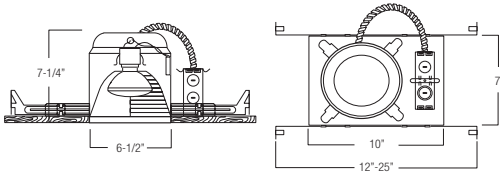

SPECIFICATION

A. HOUSING - Die-formed all aluminum construction for maximum heat dissipation and rust protection. Adjusts vertically in plaster frame to accommodate 1/2" to 1-3/8" ceiling.

B. SOCKET - Medium base screw shell porcelain socket that attaches directly to the AF series trims.

C. BAR HANGERS - Preinstalled bar hangers allow housing to be positioned and locked at any point within a 24" joist span. They can be positioned on either the long or short axis of the housing and can be shortened for 12" joists. They contain a double-headed real nail for secure attachment into the joist. Bar hanger nails are installed on a 20° downward angle for better contact, and the 90° pivoting mounting plate makes installation fast and accurate. Bar hangers can fit onto T-Bar spline with additional slots and holes for special mounting methods if necessary.

D. JUNCTION BOX - UL listed for through-branch circuit wiring and has four 1/2" KOs, one 3/4" KO and four Romex knockouts with true pry-out slots and strain clamps. With quick-connectors included.

E. THERMAL PROTECTION - Standard thermal protection device guards against improper installation, overlamping and misuse of insulation material.

UL and C-UL listed

For Damp location
For Feed-through wiring
For Direct contact with insulation

OPTION

1. AIR-SHUT-

- Gasket to prevent air flow from heated or air conditioned spaces.

- Meets all national air flow requirements.

TYPE
☐ EZ6IC-AT

USABLE WITH RL6 SERIES
LED RETROFIT MODULE