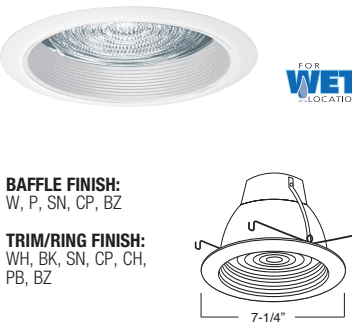

TRIM/RING FINISH:
WH, BK, SN, CP, CH, PB, BZ

FOR WET LOCATION

**AF606CP (SOCKET SUPPORTING)
METAL DROP OPAL SHOWER TRIM**

LENS:
DROP OPAL

TRIM/RING FINISH:
WH, BK, SN, CP, CH, PB, BZ

FOR WET LOCATION

**AF636W-WH (SOCKET SUPPORTING)
BAFFLE W/ FRESNEL LENS**