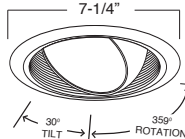

8"

**B609W-WH
REGRESSED EYEBALL WITH BAFFLE**

BAFFLE FINISH:
W, P, SN, CP, BZ

TRIM/RING FINISH:
WH, BK, SN, CP, CH,
PB, BZ

EYEBALL FINISH:
WH, BK, SN, CP, CH, PB, BZ

7-1/4"

30° TILT 35° ROTATION

**B663PB
PAR30 GIMBAL RING**