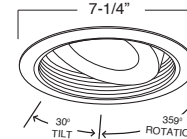

TRIM/RING FINISH:
WH, BK, SN, CP, CH,
PB, BZ

8"

35° TILT 35° ROTATION

**B673W-WH
PAR30 BAFFLE W/ GIMBAL RING**

BAFFLE FINISH:
W, P, SN, CP, BZ

TRIM/RING FINISH:
WH, BK, SN, CP, CH,
PB, BZ

7-1/4"

30° TILT 35° ROTATION