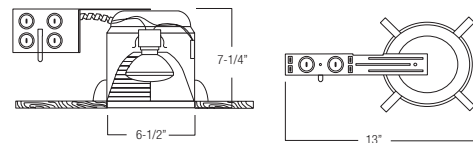

6" LED / PAR LED / INCANDESCENT EZ SERIES IC AIR-SHUT HOUSING

EZ6IC-AT 6" UNIVERSAL IC HOUSING WITH LOOSE SOCKET AND QUICK CONNECTORS

DESCRIPTION

For new construction. Thermally protected, IC rated specification grade recessed housing. Accommodates up to 75W PAR30, R30 lamps, 60W A19 lamps, 65W BR30 lamps, up to 12W LED PAR30 lamps and RL series LED retrofit module.

SPECIFICATION

A. HOUSING - Die-formed all aluminum construction for maximum heat dissipation and rust protection. Adjusts vertically in plaster frame to accommodate 1/2" to 1-3/8" ceiling.

B. SOCKET - Medium base screw shell porcelain socket that attaches directly to the AF series trims.

C. BAR HANGERS - Preinstalled bar hangers allow housing to be positioned and locked at any point within a 24" joist span. They can be positioned on either the long or short axis of the housing and can be shortened for 12" joists. They contain a double-headed real nail for secure attachment into the joist. Bar hanger nails are installed on a 20° downward angle for better contact, and the 90° pivoting mounting plate makes installation fast and accurate. Bar hangers can fit onto T-Bar spline with additional slots and holes for special mounting methods if necessary.

D. JUNCTION BOX - UL listed for through-branch circuit wiring and has four 1/2" KOs, one 3/4" KO and four Romex knockouts with true pry-out slots and strain clamps. With quick-connectors included.

E. THERMAL PROTECTION - Standard thermal protection device guards against improper installation, overlamping and misuse of insulation material.

UL and C-UL listed

For Damp location
For Feed-through wiring
For Direct contact with insulation

OPTION

1. AIR-SHUT-

- Gasket to prevent air flow from heated or air conditioned spaces.