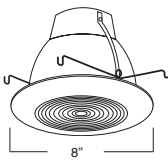

LENS:
ALBALITE

TRIM/RING FINISH:
WHITE PLASTIC

8"

**AF605L (SOCKET SUPPORTING)
PLASTIC FRESNEL SHOWER TRIM**

LENS:
FRESNEL

TRIM/RING FINISH:
WHITE PLASTIC

8"

**AF606L (SOCKET SUPPORTING)
PLASTIC DROP OPAL SHOWER TRIM**