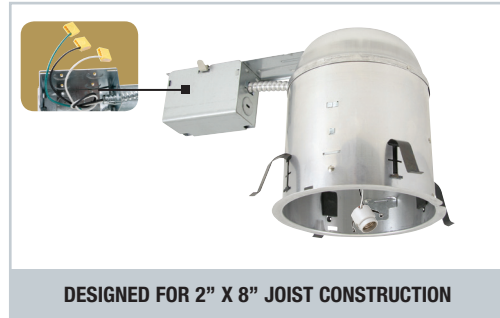

EZ6RIC-AT 6" UNIVERSAL IC REMODEL HOUSING WITH LOOSE SOCKET AND QUICK CONNECTORS

DESIGNED FOR 2" X 8" JOIST CONSTRUCTION

DESCRIPTION

Thermally protected, IC rated specification grade remodel recessed housing. For remodeling installations where housing will be in direct contact with insulation. Accommodates up to 75W PAR30, R30 lamps, 60W A19 lamps, 65W BR30 lamp, up to 12W LED PAR30 lamps and RL series LED retrofit module.