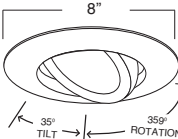

C. BAR HANGERS - Preinstalled bar hangers allow housing to be positioned and locked at any point within a 24" joist span. They can be positioned on either the long or short axis of the housing and can be shortened for 12" joists. They contain a double-headed real nail for secure attachment into the joist. Bar hanger nails are installed on a 20° downward angle for better contact, and the 90° pivoting mounting plate makes installation fast and accurate. Bar hangers can fit onto T-Bar spline with additional slots and holes for special mounting methods if necessary.

EYEBALL FINISH:
WH, BK, SN, CP, CH, PB, BZ

7-1/4"

**B663PB
PAR30 GIMBAL RING**

TRIM/RING FINISH:
WH, BK, SN, CP, CH,
PB, BZ

8"

**B673W-WH
PAR30 BAFFLE W/ GIMBAL RING**

BAFFLE FINISH:
W, P, SN, CP, BZ

TRIM/RING FINISH:
WH, BK, SN, CP, CH,
PB, BZ