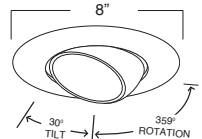

C. BAR HANGERS - Preinstalled bar hangers allow housing to be positioned and locked at any point within a 24" joist span. They can be positioned on either the long or short axis of the housing and can be shortened for 12" joists. They contain a double-headed real nail for secure attachment into the joist. Bar hanger nails are installed on a 20° downward angle for better contact, and the 90° pivoting mounting plate makes installation fast and accurate. Bar hangers can fit onto T-Bar spline with additional slots and holes for special mounting methods if necessary.

TRIM/RING FINISH:
WH, BK, SN, CP, CH,
PB, BZ

8"

**B602SN
EYEBALL**

TRIM/RING FINISH:
WH, BK, SN, CP, CH,
PB, BZ

**B609W-WH
REGRESSED EYEBALL WITH BAFFLE**

BAFFLE FINISH:
W, P, SN, CP, BZ

TRIM/RING FINISH:
WH, BK, SN, CP, CH,
PB, BZ