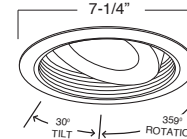

C. BAR HANGERS - Preinstalled bar hangers allow housing to be positioned and locked at any point within a 24" joist span. They can be positioned on either the long or short axis of the housing and can be shortened for 12" joists. They contain a double-headed real nail for secure attachment into the joist. Bar hanger nails are installed on a 20° downward angle for better contact, and the 90° pivoting mounting plate makes installation fast and accurate. Bar hangers can fit onto T-Bar spline with additional slots and holes for special mounting methods if necessary.

EYEBALL FINISH:
WH, BK, SN, CP, CH, PB, BZ

7-1/4"

**B663PB
PAR30 GIMBAL RING**

TRIM/RING FINISH:
WH, BK, SN, CP, CH,
PB, BZ

8"

**B673W-WH
PAR30 BAFFLE W/ GIMBAL RING**

BAFFLE FINISH:
W, P, SN, CP, BZ

TRIM/RING FINISH:
WH, BK, SN, CP, CH,
PB, BZ