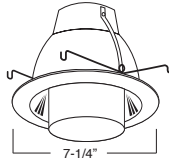

6" EZ SERIES Incandescent Trims

(LAMP WATTAGE: (1) MAXIMUM 75W R/PAR30, 60W A19, 65W BR30)

Catalog Number:

Project Name:

Type:

Note:

REFLECTOR FINISH:
CL, RG, W, MB, CP,
SN, SHZ

TRIM/RING FINISH:
WH, BK, SN, CP, CH,
PB, BZ

7-1/4"

REFLECTOR FINISH:
CL, RG, W, MB, CP,
SN, SHZ

TRIM/RING FINISH:
WH, BK, SN, CP, CH,
PB, BZ

7-1/4"

BAFFLE FINISH:
W, P, SN, CP, BZ

TRIM/RING FINISH:
WH, BK, SN, CP, CH,
PB, BZ

7-1/4"

LENS:
ALBALITE

TRIM/RING FINISH:
WHITE PLASTIC

8"

LENS:
FRESNEL

TRIM/RING FINISH:
WHITE PLASTIC

8"

LENS:
DROP OPAL

TRIM/RING FINISH:
WHITE PLASTIC

8"

TRIM/RING FINISH:
WH, BK, SN, CP, CH,
PB, BZ

8"

TRIM/RING FINISH:
WH, BK, SN, CP, CH,
PB, BZ

8"

BAFFLE FINISH:
W, P, SN, CP, BZ

TRIM/RING FINISH:
WH, BK, SN, CP, CH,
PB, BZ

EYEBALL FINISH:
WH, BK, SN, CP, CH, PB, BZ

7-1/4"

30° TILT 35° ROTATION

TRIM/RING FINISH:
WH, BK, SN, CP, CH,
PB, BZ

8"

35° TILT 35° ROTATION

BAFFLE FINISH:
W, P, SN, CP, BZ

TRIM/RING FINISH:
WH, BK, SN, CP, CH,
PB, BZ

7-1/4"

30° TILT 35° ROTATION

BAFFLE		REFLECTOR		TRIM RING	
W	White	CL	Chrome	WH	White
P	Black	RG	Gold	BK	Black
SN	Satin Nickel	W	White	SN	Satin Nickel
CP	Copper	MB	Black	CP	Copper
BZ	Bronze	CP	Copper	CH	Chrome
		SN	Satin Nickel	PB	Polish Brass
				BZ	Bronze

*For custom baffle, reflector, trim ring, glass color and lens options, please consult factory.