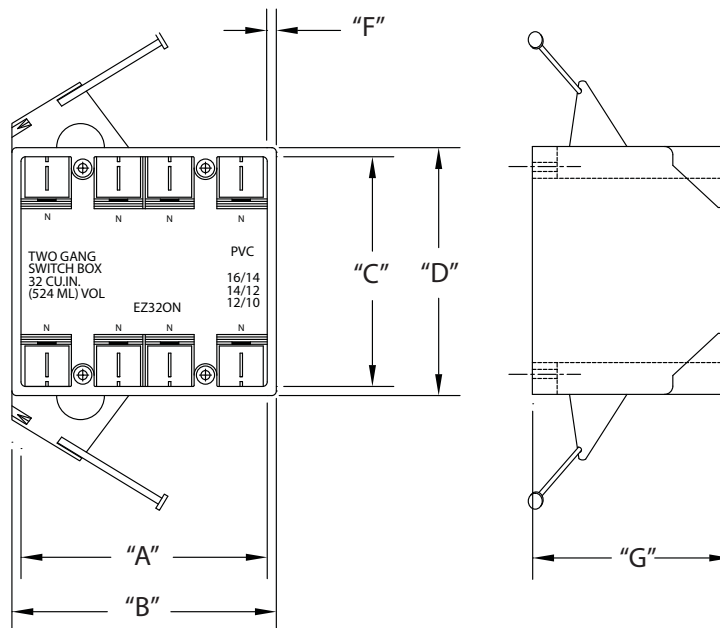

EZ BOX® Two Gang Nail On Residential Box

Eight knockouts
 Enhanced angled nails for quick mounting between studs.

32 Cubic Inch

Part Number	Carton Quantity	"A"	"B"	"C"	"D"	"E"	"F"	"G"
EZ32DN	50	3.813	3.938	3.500	3.688	.094	3.063	3.063

Dimensions are nominal

EZ BOX® Two Gang Nail On Residential Box

Eight knockouts
 Enhanced angled nails for quick mounting between studs.

32 Cubic Inch

Part Number	Carton Quantity	"A"	"B"	"C"	"D"	"E"	"F"	"G"
EZ32DN	50	3.813	3.938	3.500	3.688	.094	3.063	3.063

Dimensions are nominal