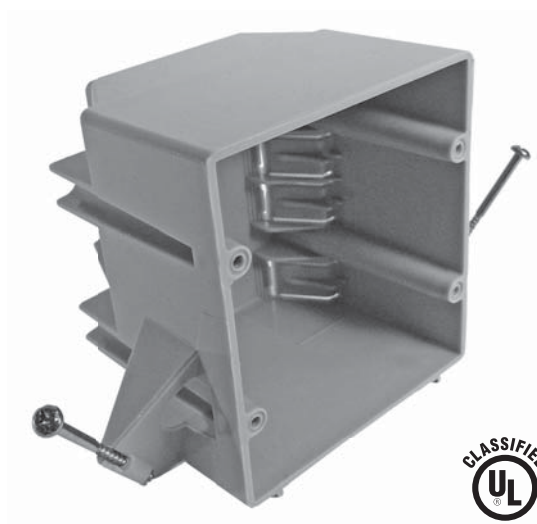

EZ BOX® Two Gang Nail On Residential Box

Eight knockouts
 Enhanced angled nails for quick mounting between studs.

32 Cubic Inch

Part Number	Carton Quantity	"A"	"B"	"C"	"D"	"E"	"F"	"G"
EZ32DN	50	3.813	3.938	3.500	3.688	.094	3.063	3.063

Dimensions are nominal

EZ BOX® Two Gang Nail On Residential Box

Eight knockouts
 Enhanced angled nails for quick mounting between studs.

32 Cubic Inch

Part Number	Carton Quantity	"A"	"B"	"C"	"D"	"E"	"F"	"G"
EZ32DN	50	3.813	3.938	3.500	3.688	.094	3.063	3.063