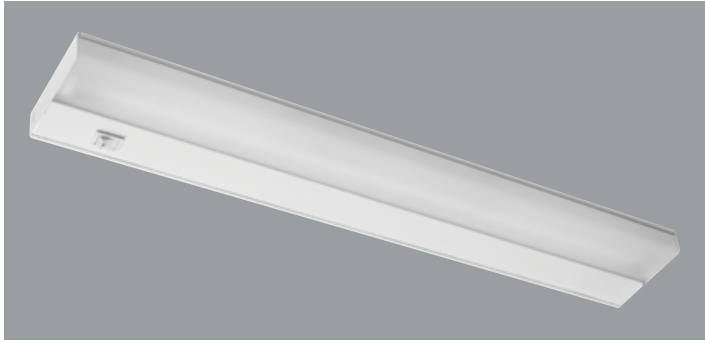

LENGTH
 EU-12 = 12-1/4"
 EU-21 = 21-1/4"
 EU-24 = 24-1/2"
 EU-33 = 33-1/2"
 EU-42 = 42-1/2"

APPLICATION:

Suitable for retail display, gondolas, cove and undercabinet applications.

PRODUCT FEATURES:

- Easy-fit cover channel attachment
- Tool-less wire-way access
- Detachable channel cover gives tool-less wiring and quick installation
- Romex/BX conduit connector included with every fixture
- Softening lens, linear prismatic diffuser gives better visual comfort
- Available with factory-installed lamp, rocker switch, cordset and outlet options
- Knockouts available at the back, side and rear for easy installation
- Available keyhole mounting slots on the back
- Lamp supplied is 41K (4100 kelvin)