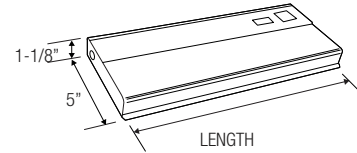

LISTING

UL/C-UL listed to US and Canadian standard

WARRANTY

Guaranteed for one year against mechanical defects

Ordering Information > Example: EU-12-120

EU			
SERIES	FIXTURE SIZE/LAMP TYPE (Included)	VOLTAGE	ACCESSORIES
EU	<p style="text-align: center;">12" FIXTURE</p> <p>12 - (1 lamp/8W/T5)-(12-1/4"L X 1-1/8"H X 5"W)</p> <hr/> <p style="text-align: center;">21" FIXTURE</p> <p>21 - (1 lamp/13W/T5)-(21-1/4"L X 1-1/8"H X 5"W)</p> <hr/> <p style="text-align: center;">24" FIXTURE</p> <p>24 - (2 lamps/8W/T5)-(24-1/2"L X 1-1/8"H X 5"W)</p> <hr/> <p style="text-align: center;">33" FIXTURE</p> <p>33 - (1 lamp/8W/T5) & (1 lamp/13W/T5)-(33-1/2"L X 1-1/8"H X 5"W)</p> <hr/> <p style="text-align: center;">42" FIXTURE</p> <p>42 - (2 lamps/13W/T5)-(42-1/2"L X 1-1/8"H X 5"W)</p>	<p>120 - (Standard)</p> <p>277 - (Optional)</p>	<p>SW - Rocker switch (120V only)</p> <p>RC - Grounded outlet (120V only)</p> <p>CS - 6', 3-wire grounded cordset</p>

LENGTH
 EU-12 = 12-1/4"
 EU-21 = 21-1/4"
 EU-24 = 24-1/2"
 EU-33 = 33-1/2"
 EU-42 = 42-1/2"

APPLICATION:

Suitable for retail display, gondolas, cove and undercabinet applications.

PRODUCT FEATURES:

- Easy-fit cover channel attachment
- Tool-less wire-way access
- Detachable channel cover gives tool-less wiring and quick installation
- Romex/BX conduit connector included with every fixture
- Softening lens, linear prismatic diffuser gives better visual comfort
- Available with factory-installed lamp, rocker switch, cordset and outlet options
- Knockouts available at the back, side and rear for easy installation
- Available keyhole mounting slots on the back
- Lamp supplied is 41K (4100 kelvin)