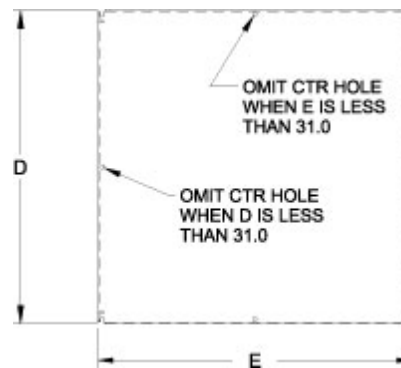

### Features

- Larger than standard NEMA panel used in same sized enclosure.
- 12gauge steel construction.
- Larger sizes have 2 or 4 formed flanges for added strength.
- Slotted corner design for easier mounting.
- Finished in white or unpainted galvanized.