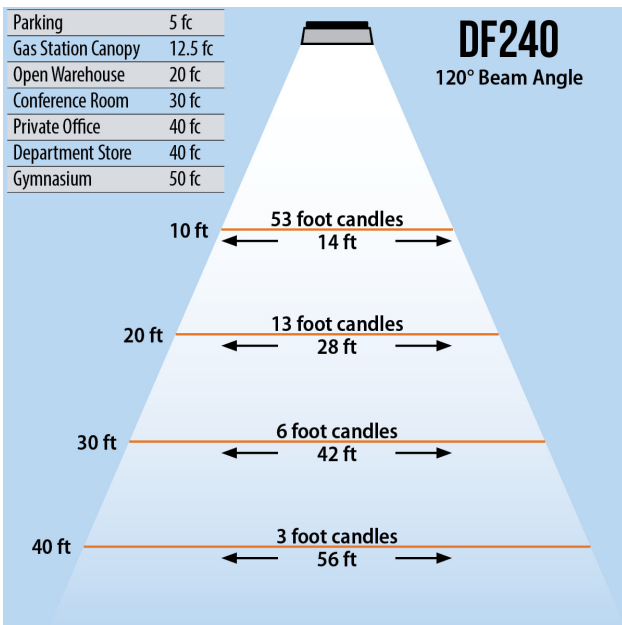

DURAFLOOD 240

LED FLOOD LIGHT (240 WATT)

750 - 1000 MH Replacement

480V AVAILABLE

INVENTRONICS

| | | |
|-------------------|----------------------------|---------------|
| | | 480V |
| Lumens | 21,600 | |
| CCT | 6000-6500K | |
| CRI | > 75 | |
| Beam Angle | 120° | |
| Operating Voltage | 100 - 277 VAC | 180 - 528 VAC |
| Power Consumption | 240W | |
| Driver | Mean Well | Inventronics |
| LED Source | Bridgelux | |
| Lifespan | > 50,000 Hours | |
| IP Grade | IP65 | |
| Body Construction | Aluminum & Toughened Glass | |
| Dimensions | 29.92" x 11.42" x 4.33" | |
| Weight | 33.07 lbs | |

ORDER CODE Example: DF240-BLK-240W120D6K

| Fixture | Finish | Beam Angle | CCT | Voltage |
|--------------------|------------|--------------|-----------|------------|
| DF240- Trunnion | BLK- Black | 150W120-120° | 6K- 6000K | ___ - 240V |
| DF240S- Slipfitter | | | | 4V- 480V |

Horizontal Slipfitter Option, **Black** SFK-BLK-DF240H
 Vertical Slipfitter Option, **Black** SFK-BLK-DF240V

DURAFLOOD 240

LED FLOOD LIGHT (240 WATT)

750 - 1000 MH Replacement

480V AVAILABLE

INVENTRONICS

| | | |
|-------------------|----------------------------|---------------|
| | | 480V |
| Lumens | 21,600 | |
| CCT | 6000-6500K | |
| CRI | > 75 | |
| Beam Angle | 120° | |
| Operating Voltage | 100 - 277 VAC | 180 - 528 VAC |
| Power Consumption | 240W | |
| Driver | Mean Well | Inventronics |
| LED Source | Bridgelux | |
| Lifespan | > 50,000 Hours | |
| IP Grade | IP65 | |
| Body Consumption | Aluminum & Toughened Glass | |
| Dimensions | 29.92" x 11.42" x 4.33" | |
| Weight | 33.07 lbs | |