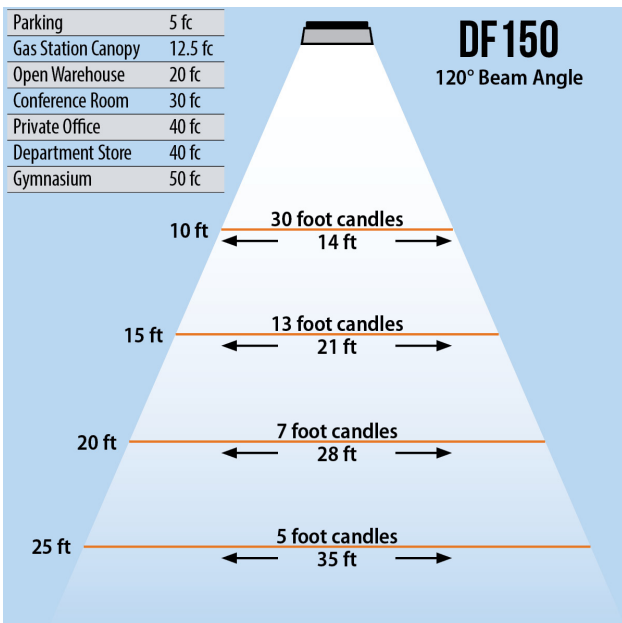

DURAFLOOD 150

LED FLOOD LIGHT (150 WATT)

400 MH Replacement

480V

Lumens	13,500
CCT	3000-3500K, 4000-4500K, 6000-6500K
CRI	> 75
Beam Angle	60°, 120°
Operating Voltage	100 - 277 VAC 180 - 528 VAC
Power Consumption	150W
Driver	Mean Well
LED Source	Bridgelux
Lifespan	> 50,000 Hours
IP Grade	IP65
Body Construction	Aluminum & Toughened Glass
Dimensions	16.73" x 12.79" x 9.44"
Weight	23.14 lbs

ORDER CODE Example: DF150-BRZ-150W120D6K

Fixture	Finish	Beam Angle	CCT	Voltage
DF150- Trunnion	BRZ- Bronze	150W120-120°	6K- 6000K	___ - 240V
	GR- Gray		4K- 4000K	4V- 480V
	SS- Salt Spray		3K- 3000K	

Slipfitter Option, Bronze	SF-BRZ-180
Slipfitter Option, Gray	SF-GR-180